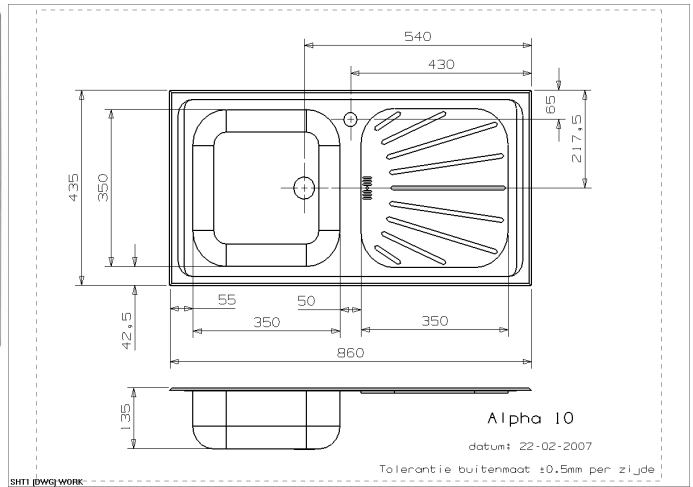

ALPHA 10

ADDITIONAL INFORMATION

Article name	ALPHA 10	Cabinet size (mm)	450
Total size (mm)	860x435x135	Main bowl size (mm)	350x350x135
Material thickness (mm)	0,6	Depth (mm)	135
Mounting method	Inset	Material	Stainless Steel (304)
Shape	Square	Number of bowls	1