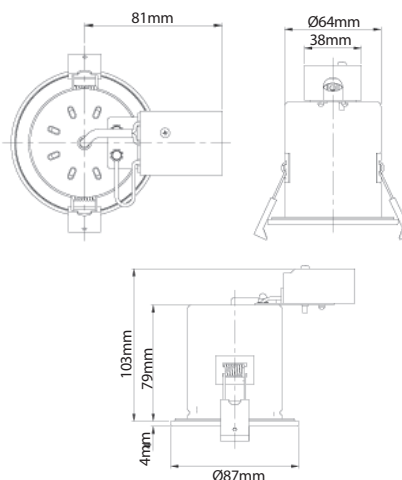

GU10 Fire Rated Shower Light

Specification:

- Voltage:** 240V
- Finish:** White and Chrome
- IP Rating:** IP65
- Cut Out Size:** 75mm
- Fire Rated:** Yes

*Lamps not included - purchase separately

Product code:

- SE30034W0 - GU10 Fire Rated Shower Light - White
- SE30042W0 - GU10 Fire Rated Shower Light - Chrome

Dimensions:

Key Selling Points:

- Fire rated fitting - up to 90 minutes fire rated. This fitting has been tested and proved to maintain the integrity of the surface in which it is fit. The fitting will expand if heated above a certain temperature and fill any gaps around it containing fire.
- IP65 rated fitting, suitable for use in zones 1 & 2 of the bathroom
- GU10 fitting. Runs at 240V so no external transformer or driver is required.
- Part B/C/E compliant.
- Available in a choice of 2 finishes; chrome or white.
- Choose the fitting you require in the desired finish, then select the LED lamp you'd like, choosing from warm white or cool white LED.
- The fitting is suitable for use above a shower cubical or bath.