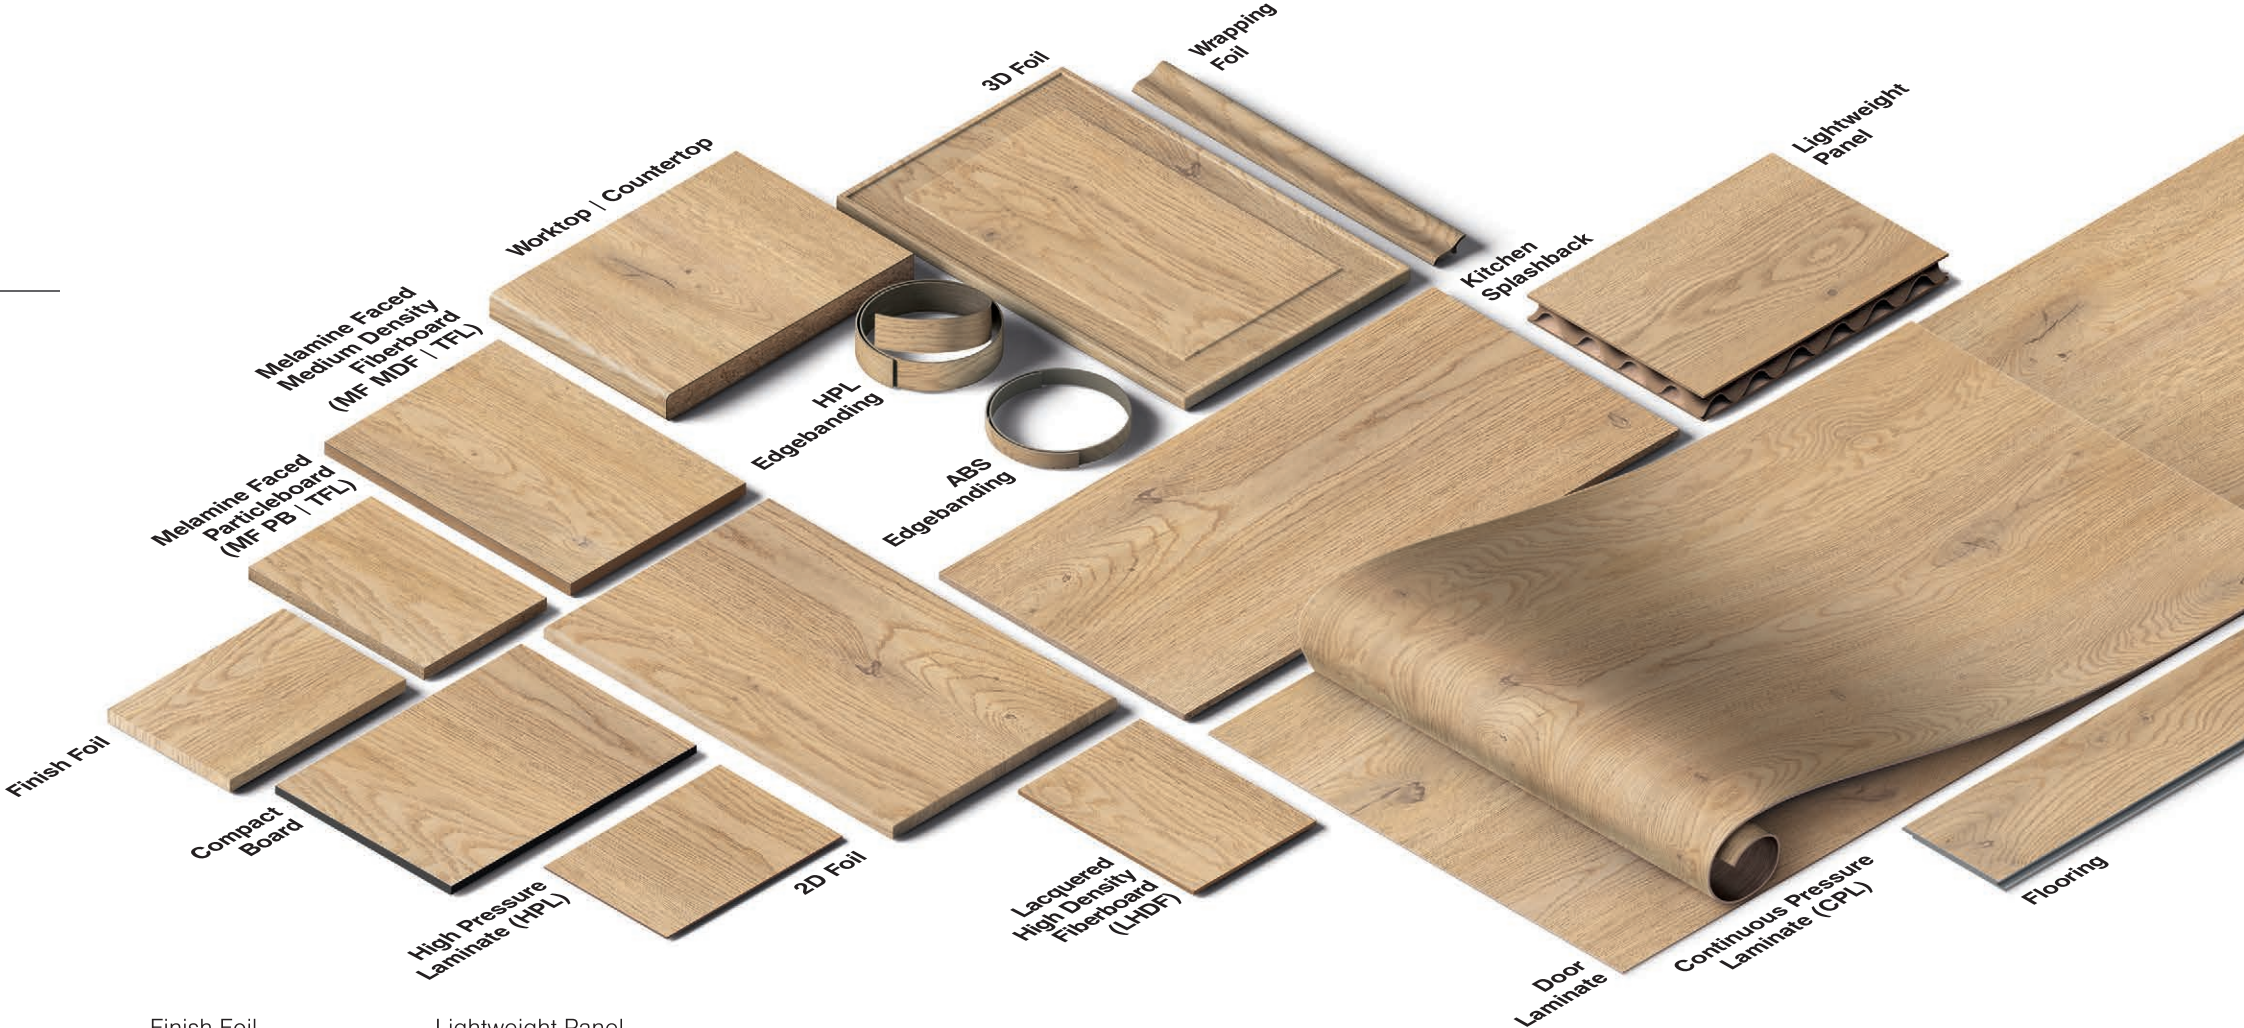

Coordinated Solution

Featured decor:
K2738 PW Torro Cremona Oak

Authorized partners:

- Edgebanding
- Chapacinta Mexico
- Hranipex
- lignadecor
- PROADEC
- REHAU

- schilsner
- SURTECO
- tece

- 2D/3D Foil
- Gislaved Folie AB
- OMNOVA
- RENOLIT
- Rely on it.
- energy

- Finish Foil
- impress
- INTERPRINT
- schattdecor
- SURTECO

- Lightweight Panel
- PYRUS PANELS

**SEAMLESS HARMONY
ACROSS THE RANGE**