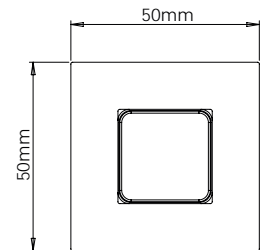

Routing diameter: Ø44mm

Luce TrioTone® LED Square Plinth Light - **3000K, 4000K, 5000K**

CODE	LUMENS	WATTAGE	VOLTAGE	QTY	DRIVER	RRP
SE15090T0	20 lm	0.6 W	24V	1	Required	£9.60
SE15090T4	20 lm*	2.4 W	24V	4	6W Included	£57.14

*Per fitting