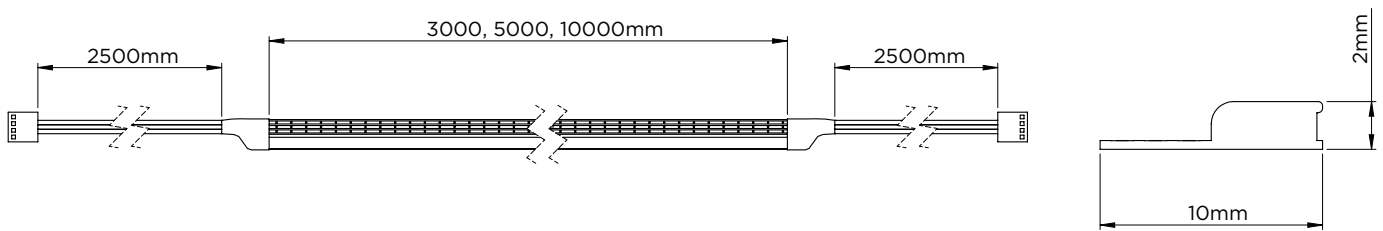

Both the Razor X and Razor X Pro install harmoniously with the new Edge profile.

Cut the Razor X Pro at any point to achieve the perfect fit.

CCT - 2700-6000K | 512 LED/m

CODE	LENGTH	LUMENS	WATTAGE	VOLTAGE	RRP
SE21094P0	3000mm	200lm/m	6W/m	24V	£79.25
SE21095P0	5000mm	200lm/m	6W/m	24V	£138.56
SE21096P0	10,000mm	200lm/m	6W/m	24V	£265.31