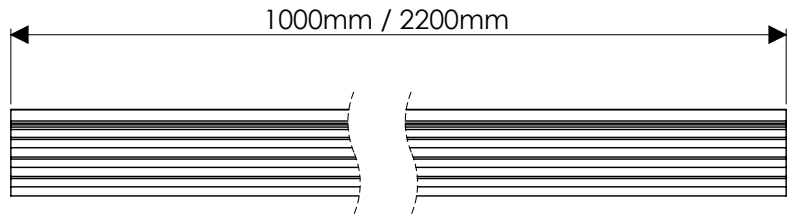

Application

Step 1: Cut the flexible strip to length, then secure it to the base of the profile

Step 2: Slide in the diffused cover and attach the end caps

Step 3: Lay the Linia into a pre-routed channel, sitting flush to the surface