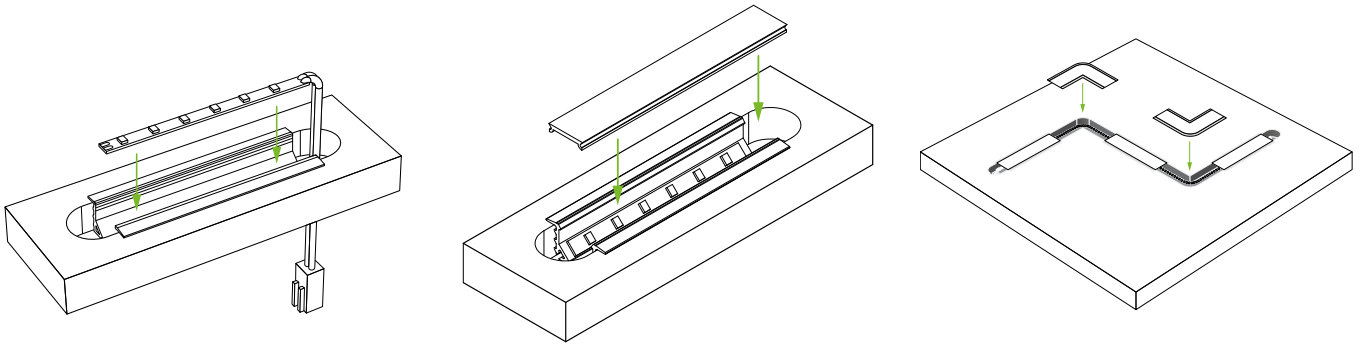

Blaze

Slim Recessed Profile

Registered Design Right - 6077034

- Designed specifically for the 3.5mm wide Neutron flexible strip - part of the Nano-Lines range of super slim lights and profiles
- An incredibly thin, diffused profile that produces an even spread of light with no visible LED points from the flexible strip
- Suitable for a range of applications in the kitchen and bedroom including wardrobes and cupboards
- The flexible strip mounting platform is angled to enable the flexible strip to extend round corners when paired with the Blaze corner connectors
- Fully diffused corner connectors result in a fully illuminated light circuit with no dark corners
- Simple push-fit installation
- Wide wings cover any router imperfections
- Can be cut to size
- Supplied with one set of end caps (additional end caps sold separately)

Application

The Blaze profile sits into a pre-routed channel, with the strip's power cable concealed by feeding through behind the surface.

Simply click the diffused cover into place, creating a seamless line of light along the surface.