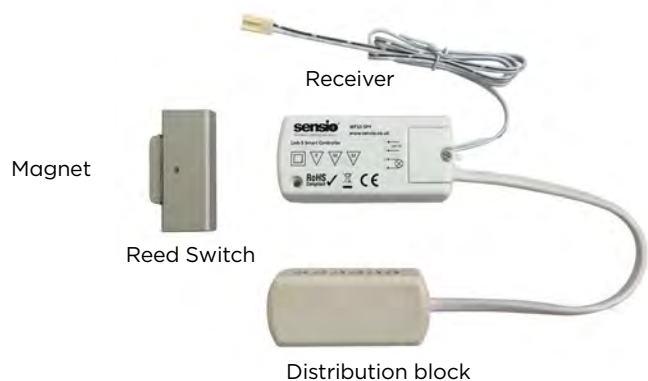

* 60W with 12V input or 120W with 24V input

Link-S

Receiver, Magnet & Reed Switch

- Control lighting wirelessly through the opening and closing of doors
- Magnet and Reed Switch suitable for mounting on any door and frame or surround
- Opening the door will send a signal to the receiver to trigger the lighting (as the magnet loses contact with the Reed Switch)
- Small size of components means that their appearance is discreet
- Control multiple lights within a kitchen or bedroom
- Range of >8m
- Battery life of >3 years
- One receiver can support up to five Magnets and Reed switches
- One Reed Switch and Magnet can support up to five receivers