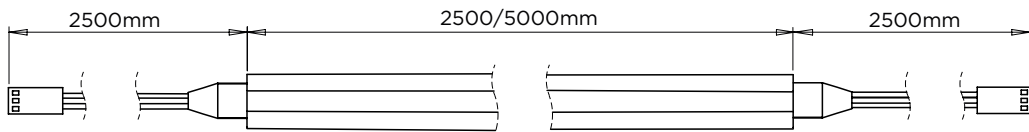

Flex with Polar X Pro - **Recessed** | CCT 2700-6500K | 512 LED/m

CODE	COLOUR	LENGTH	LUMENS	WATTAGE	VOLTAGE	RRP
SE070005NDPO	Black	16mm x 5000mm	580lm/m	6W/m	24V	£141.32
SE070006NDPO	White	16mm x 5000mm	580lm/m	6W/m	24V	£141.32