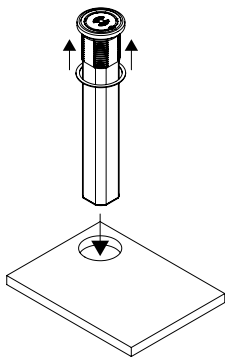

Simple Installation

SensioPod E

A simple mounting ring contains the spring mechanism to raise and close the pod. The unit hangs open when recessed beneath the surface.

Create a hole - Route a hole in the work surface where the SensioPod will be installed.