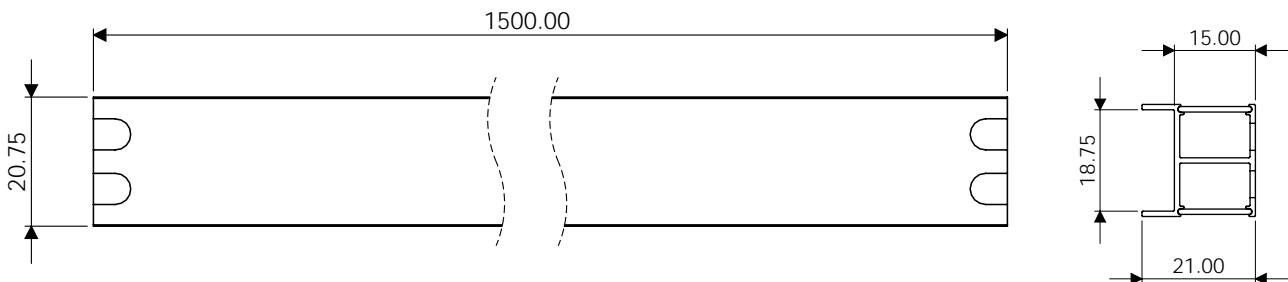

Compatible with all flexible strips

Adorn - Wood Shelf Clip Profile

CODE	LENGTH	DESCRIPTION	RRP
SE190720	1000mm	Shelf Clip Profile	£24.65