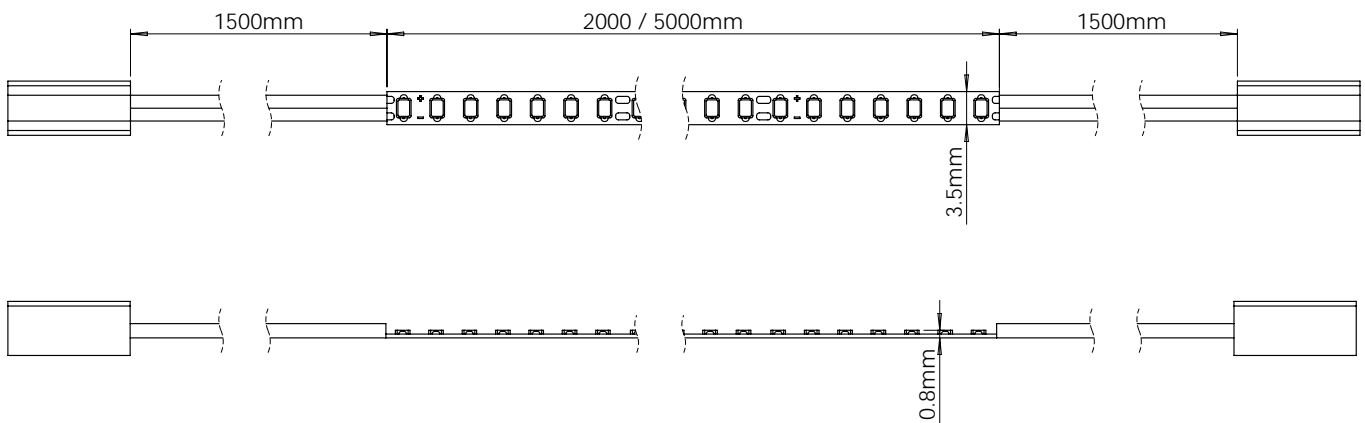

2500mm Driver Connection Cable (SE101080) is required to run the Primo 2 (sold seperately)

Neutron

3.5mm Nano LED Flexible Strip

- The industry's smallest flexible strip measuring at only 3.5mm in width
- Ideal choice for kitchen designs where inconspicuous lighting is essential
- Highly compacted diodes greatly reduce the appearance of dots whilst providing a powerful light output
- Cut marks every 25mm enable the strip to be cut closer to the desired length reducing potential dark spots at each end
- Driver connection cables pre-soldered at either end of the strip
- Compatible with Sensio single-colour receiver to enable dimming functionality
- 3M VHB (Very High Bond) tape underneath the strip for secure installation
- Supplied in a 5m reel
- Compatible with the Nano-Lines and Micro-Lines profile ranges