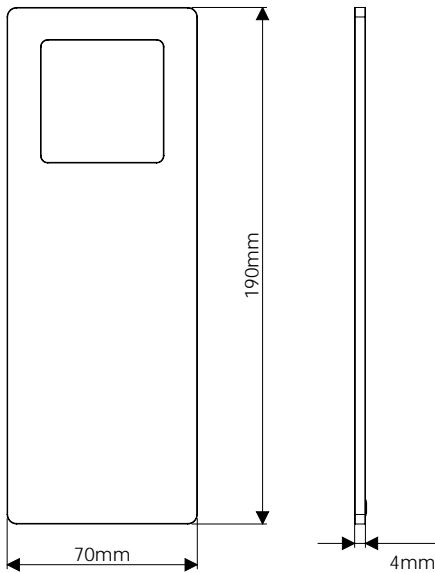

Astro Pro - CCT Under Cabinet Light (2700K - 6000K)

CODE	FINISH	LUMENS	WATTAGE	VOLTAGE	QTY	DRIVER	RRP
SE11190P0.1	Brushed Aluminium	240-270 lm	4.8 W	24V	1	Required	£36.92
SE11198P0.1	Black	240-270 lm	4.8 W	24V	1	Required	£39.89
SE11190PS3.1	Brushed Aluminium	240-270 lm	14.4 W	24V	3	*Smart Kit	£157.84
SE11198PS3.1	Black	240-270 lm	14.4 W	24V	3	*Smart Kit	£163.81

*Smart Kit - includes: 3x Astro Pro and 1x 15W CCT Titan Smart Kinetic Driver

Cables, Connectors & Accessories

CODE	DESCRIPTION	RRP
SE770390	Universal Remote Control	£42.50
SE771990	CCT Receiver	£37.00
SE90010	2500mm CCT Extension Lead	£5.46