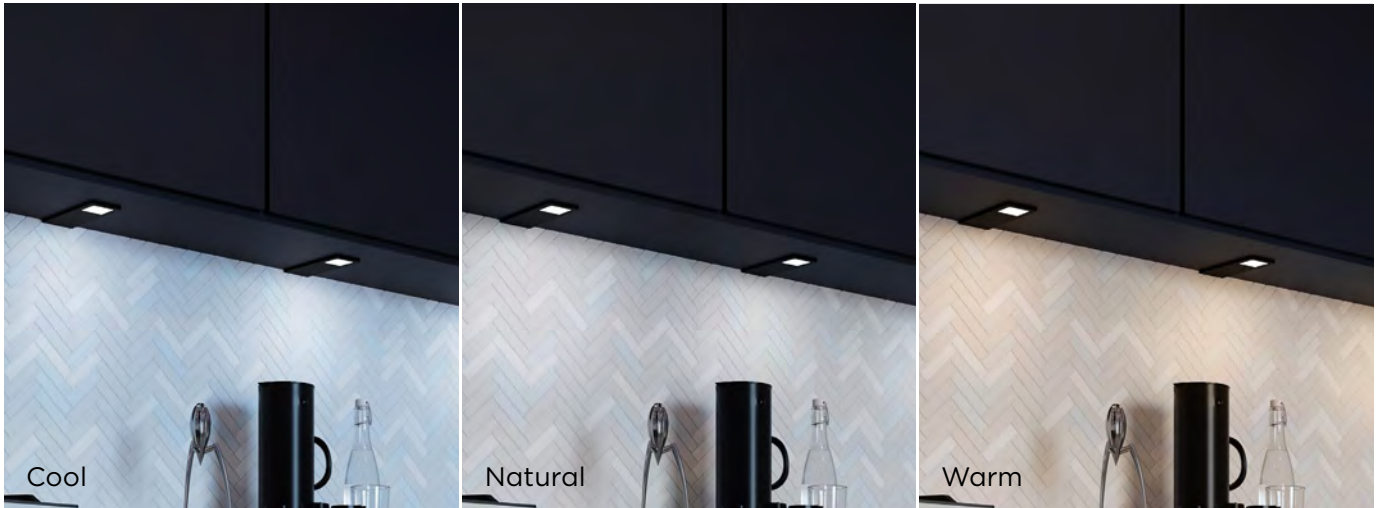

Set the colour temperature of each fitting on installation to suit the worktop, style or personal preference