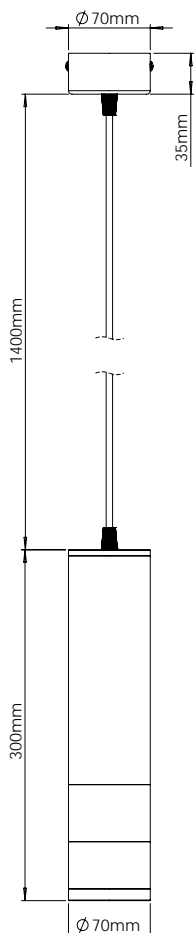

Solinas

Black Pendant Light

- A striking crushed crystal, matte black industrial style cylindrical pendant light
- Perfect for both single or cluster implementation
- Offers diffused illumination through its crystalline ring and underside lens
- Available in both cool and warm white with a replaceable GU10 LED bulb
- Suitable for use with a wall dimmer
- Suspended on a 1.4m black cable from a matt black ceiling mount
- IP44 rated - protected against solid objects over 12mm (e.g. fingers) and protected against water drops at a 15 degree angle from the vertical

Solinas Black Pendant Light - **Cool White (6500K)**

CODE	LUMENS	WATTAGE	VOLTAGE	QTY	RRP
SE82098CO	164 lm	3.5 W	240V	1	£85.67

Solinas Black Pendant Light - **Warm White (3000K)**

CODE	LUMENS	WATTAGE	VOLTAGE	QTY	RRP
SE82098WO	132 lm	3.5 W	240V	1	£85.67