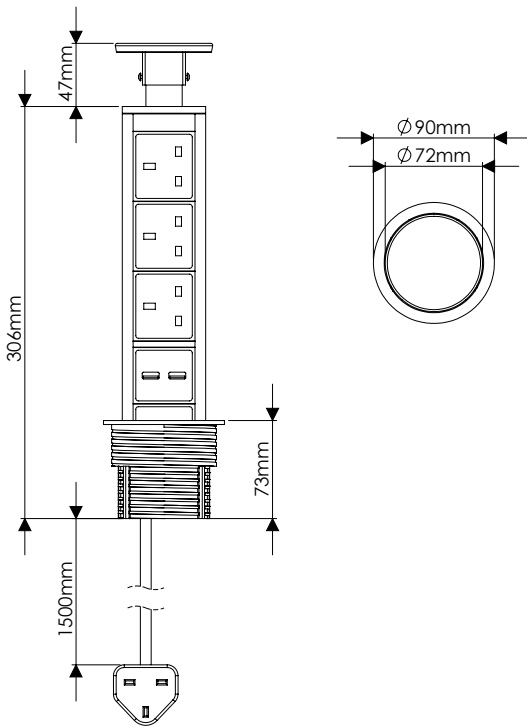

Simple Installation

SensioPod E

A simple mounting ring contains the spring mechanism to raise and close the pod. The unit hangs open when recessed beneath the surface.

Create a hole - Route a hole in the work surface where the SensioPod will be installed.