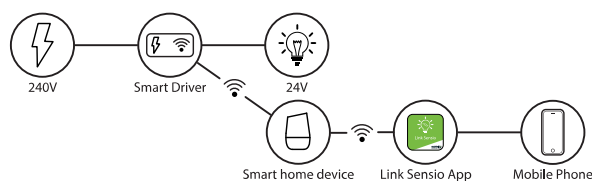

Quick Connect

This port enables the driver connection cable to plug directly into the back of the lamp, simplifying installation.

Lighting Control

Receivers and Remotes

Receivers and remotes allow for additional lighting control such as dimming, changing colour temperature and RGB. These can be added to most Sensio products.

Smart Products

Smart Drivers allow Sensio 24V products to connect to smart home devices such as the Google Assistant and Amazon Alexa via the Link Sensio App, adding smart lighting control. See more on p188.