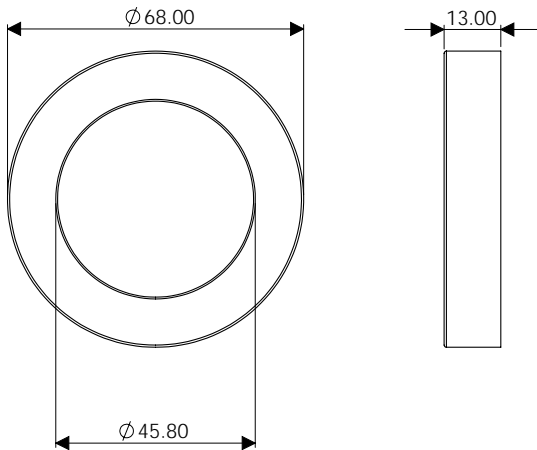

Zeta

LED Surface/Recessed Spot Light

- Compact, stylish appearance
- Supplied with removable collar to allow for either a surface mounted or recessed finish
- Diffused light - no visible dots
- Stainless steel finish
- Ideal for under cabinet or in cabinet feature lighting
- Easy to install
- Compatible with all Sensio single-colour lighting controls
- Available in natural white making it ideal for a range of kitchen styles
- Kits supplied with a pre-wired, 13A 3pin plug and driver

Zeta LED Under Cabinet Light - **Natural White (4000K)**

CODE	LUMENS	WATTAGE	VOLTAGE	QTY	DRIVER
SE11190N0	180 lm	2 W	24V	1	Required
SE11190N3	180 lm	6 W	24V	3	6W Included

MOQ of 20 units applies

Cables, Connectors & Accessories

CODE	DESCRIPTION
SE9009	2500mm Extension Cable