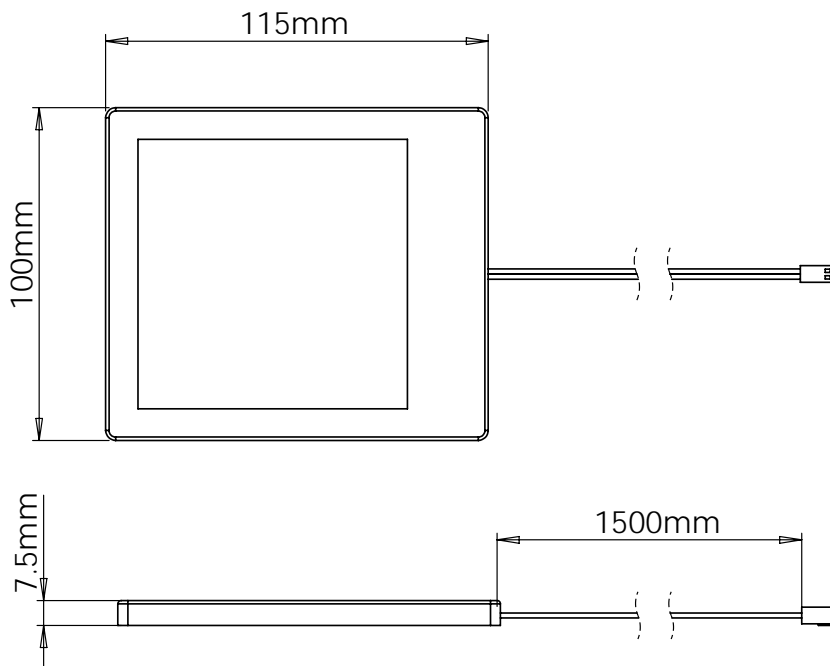

Horizon Pro - **CCT LED Under Cabinet Light (2700K - 6000K)**

CODE	LUMENS	WATTAGE	VOLTAGE	QTY	DRIVER	RRP
SE11095PO	319 lm	3.6 W	24V	1	Required	£22.78
SE11095PSK3*	319 lm	10.8 W	24V	3	Included	£133.36

*Smart Kit: 15W CCT Titan Smart Kinetic Driver included

Cables, Connectors & Accessories

CODE	DESCRIPTION	RRP
SE90010	2500mm CCT Extension Lead	£5.46
SE911980	Black Bezel	£5.02