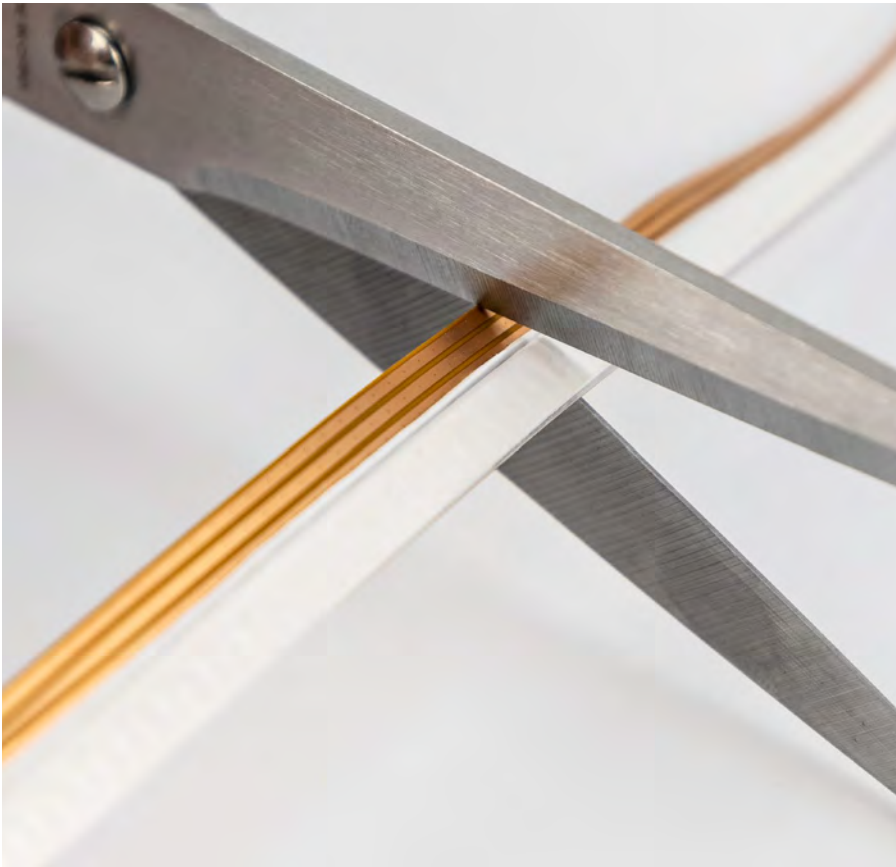

Both the Razor X and Razor X Pro install harmoniously with the new Edge profile.

Cut the Razor X Pro at any point to achieve the perfect fit.