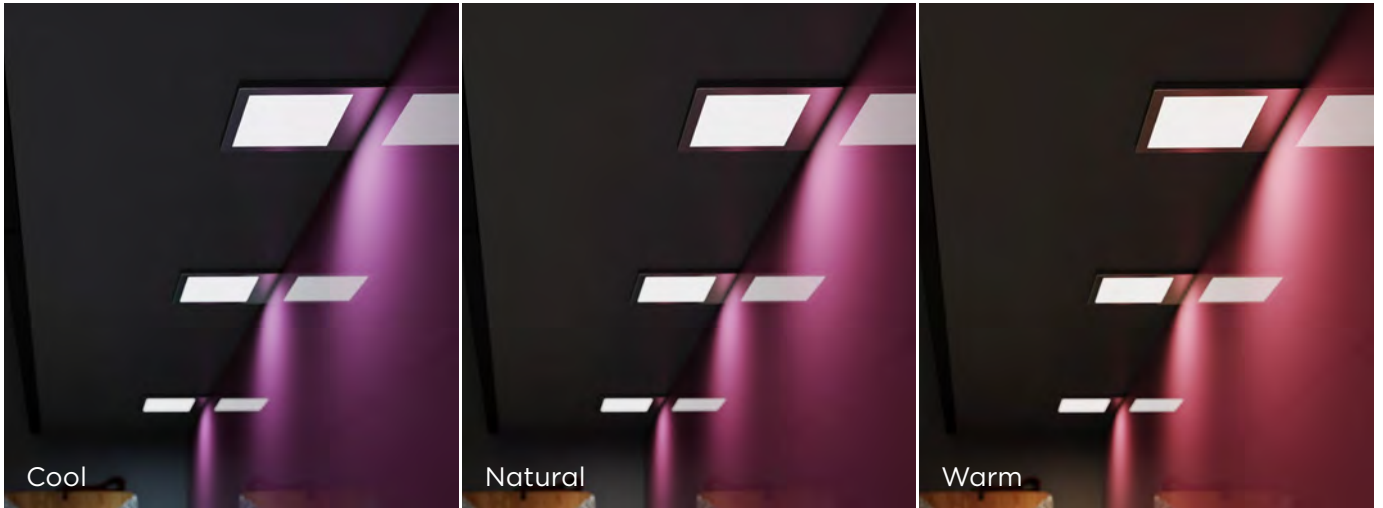

Cables, Connectors & Accessories

CODE	DESCRIPTION	RRP
SE9009	2500mm Extension Cable	£3.94
SE970980	Black Bezel & Collar	£6.43

Horizon TrioTone®

Square LED Under Cabinet Light

- A contemporary, slimline, under cabinet spot light
- TrioTone® technology allows you to select cool white, natural white or warm white with a flick of the switch , concealed under the front bezel
- Simple to install
- Removable, magnetic bezel conceals fixings for a sleek finish
- Innovative etched design completely diffuses light - no visible LED dots
- Superb lumen output for a flood of light
- Compatible with Sensio switches, single-colour receiver and Titan Smart Kinetic driver