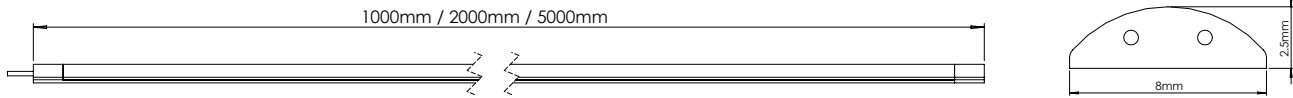

Viva3 LED Flexible Strip - **Cool White (5500K), 120 LED/m**

CODE	LENGTH	LUMENS	WATTAGE	VOLTAGE	DRIVER	RRP
SE10745C0	500mm	470 lm/m	3.6 W/m	24V	Required	£7.87
SE10715C0	1000mm	520 lm/m	3.6 W/m	24V	Required	£15.65
SE10715C1	1000mm	520 lm/m	3.6 W/m	24V	6W included	£44.18
SE10725C0	2000mm	520 lm/m	3.6 W/m	24V	Required	£25.99
SE10725C1	2000mm	520 lm/m	3.6 W/m	24V	15W included	£61.00
SE10655C0	5000mm	520 lm/m	3.6 W/m	24V	Required	£61.00
SE10655C1	5000mm	520 lm/m	3.6 W/m	24V	30W included	£113.12

Viva3 LED Flexible Strip - **Natural White (4000K), 120 LED/m**

CODE	LENGTH	LUMENS	WATTAGE	VOLTAGE	DRIVER	RRP
SE10715N0	1000mm	505 lm/m	3.6 W/m	24V	Required	£15.65
SE10715N1	1000mm	505 lm/m	3.6 W/m	24V	6W included	£44.18
SE10725N0	2000mm	505 lm/m	3.6 W/m	24V	Required	£25.99
SE10725N1	2000mm	505 lm/m	3.6 W/m	24V	15W included	£61.00
SE10655N0	5000mm	505 lm/m	3.6 W/m	24V	Required	£61.00
SE10655N1	5000mm	505 lm/m	3.6 W/m	24V	30W included	£113.12

Viva3 LED Flexible Strip - **Warm White (3000K), 120 LED/m**

CODE	LENGTH	LUMENS	WATTAGE	VOLTAGE	DRIVER	RRP
SE10745W0	500mm	470 lm/m	3.6 W/m	24V	Required	£7.87
SE10715W0	1000mm	470 lm/m	3.6 W/m	24V	Required	£15.65
SE10715W1	1000mm	470 lm/m	3.6 W/m	24V	6W included	£44.18
SE10725W0	2000mm	470 lm/m	3.6 W/m	24V	Required	£25.99
SE10725W1	2000mm	470 lm/m	3.6 W/m	24V	15W included	£61.00
SE10655W0	5000mm	470 lm/m	3.6 W/m	24V	Required	£61.00
SE10655W1	5000mm	470 lm/m	3.6 W/m	24V	30W included	£113.12

Cables, Connectors & Accessories

CODE	DESCRIPTION	RRP
SE10314	2500mm Driver Connection Cable	£4.19
SE10317	1500mm Interconnecting Lead	£3.16
SE10316	50mm Corner Connector	£3.28
SE10318MCC	Mini Cut Connector Clip	£4.19
SE9009	2500mm Extension Cable	£3.94