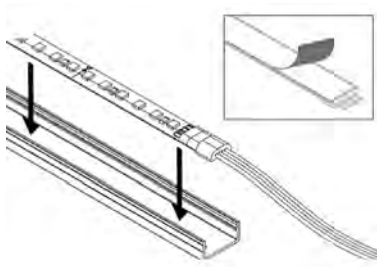

Application

1: The Fino accepts all flexible strips. Cut the aluminium profile and strip to length, then apply the strip into the base of the channel.