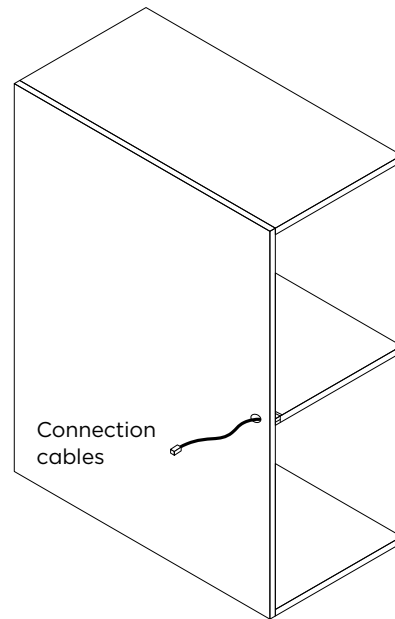

Genoa Integrated LED Shelf Profile - Cool White (4500K)

CODE	LENGTH	LUMENS	WATTAGE	VOLTAGE	QTY	DRIVER	RRP
SE18592C0	563 mm	500 lm	8.9 W	24V	1	Required	£42.36