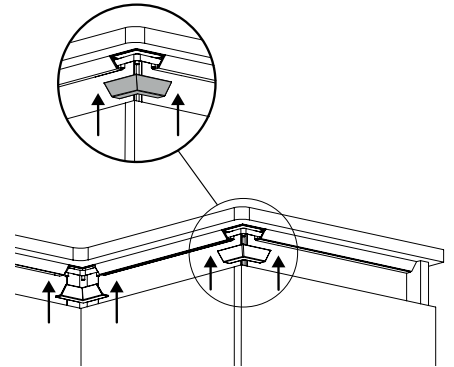

Application

The small form factor of the Vector profile discreetly installs under the worktop edge. Apply a flexible LED strip along the removable panel then click back into place.

Installation is simple peel and stick with the pre-applied high bond backing tape.

Build the lighting run using the additional range of corner accessories available to guide continuous illumination around the edge of units.