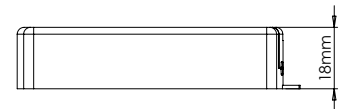

Wireless PIR

Motion Sensor Switch

- Activates lights on opening of a cupboard or entry of a room
- 1m-3m activation zone
- Automatically switches off the lights after 3 minutes if no movement detected
- Includes bracket for surface mounting of the sensor
- Available as a kit including the wireless receiver and sensor, in addition to single sensors which are sold separately
- One receiver can support up to 4 sensors to ensure there are no blind spots in detection

Wireless PIR - Motion Sensor Switch

CODE	DESCRIPTION	FINISH	MAX. WATTAGE	No. PORTS	QTY	DRIVER	RRP
SE790980	Link-S Wireless PIR & Receiver	Silver	60W or 120W*	6	1	Required	£47.83
SE791980	Wireless PIR	Silver	60W or 120W*	-	1	Required	£22.19

* 60W with 12V input or 120W with 24V input