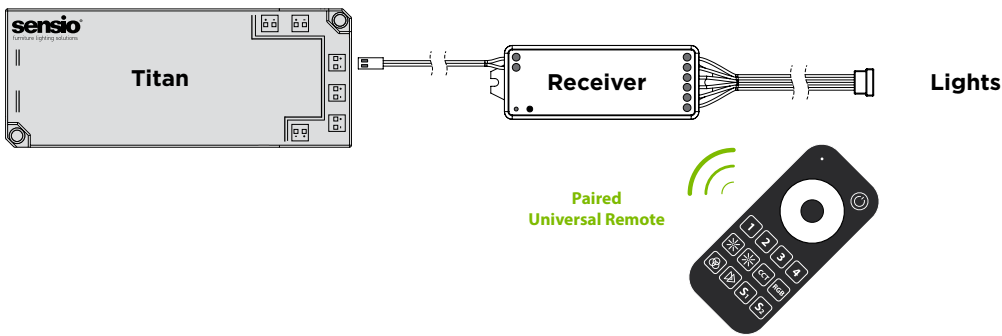

Universal Remote Control & Receivers

CODE	DESCRIPTION	NO. PORTS	RRP
SE770390	Universal Remote Control	-	£42.50
SE772990	Single Colour Receiver	4	£36.54
SE771990	CCT Receiver	4	£37.00
SE770990	RGB CCT Receiver	1	£43.73