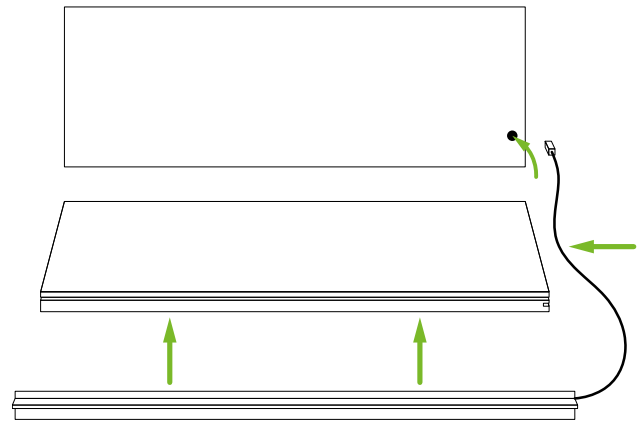

Slot the Manta profile into the front channel. Tuck the power cable neatly down the side and through the back. Power can be discreetly supplied with our slimline Titan driver concealed behind or on top of the cabinet.

Dual, diffused lighting illuminates both above, into the cabinet and below, onto the kitchen worktop. Replaces the existing fitting on handleless base panels.