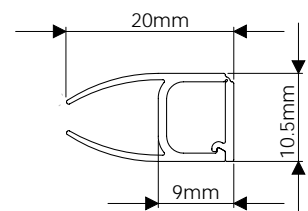

Application

Apply the flexible LED strip to the rear flap on the Glow profile, which then simply folds to click shut - positioning the light shining directly forward through glass shelving.

The front of the profile features a flexible grip to fit shelving from 4-8mm thick. Simply slot the Glow profile onto the back of the shelf.

Flexible strip (not included)

Compatible with the Ion 5 or Neutron Flexible Strip

Glow - Glass Shelf Clip Profile

CODE	DESCRIPTION	LENGTH	RRP
SE190790	Shelf Clip Profile	1000mm	£13.81