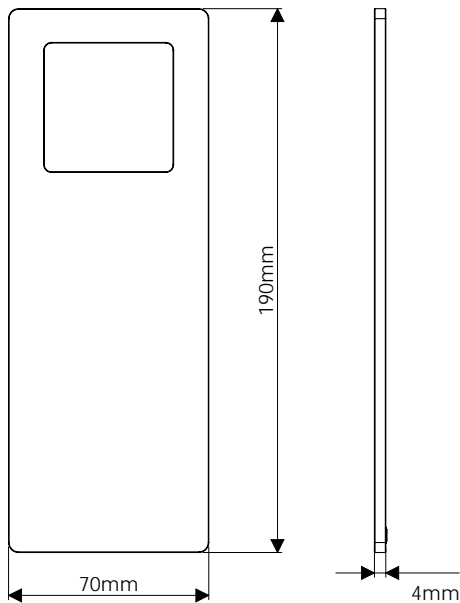

Astro TrioTone® Led Under Cabinet Light - (3000K, 4000K, 5000K)

CODE	FINISH	LUMENS	WATTAGE	VOLTAGE	QTY	DRIVER	RRP
SE11190T0.1	Brushed Aluminium	280-300 lm	4.8 W	24V	1	Required	£33.60
SE11190T3.1	Brushed Aluminium	280-300 lm	14.4 W	24V	3	15W Included	£122.16
SE11198T0.1	Black	280-300 lm	4.8 W	24V	1	Required	£35.93
SE11198T3.1	Black	280-300 lm	14.4 W	24V	3	15W Included	£126.90
SE11196T0.1	Brass	280-300 lm	4.8 W	24V	1	Required	£36.24
SE11196T3.1	Brass	280-300 lm	14.4 W	24V	3	15W Included	£129.19
SE11197T0.1	Copper	280-300 lm	4.8 W	24V	1	Required	£36.24
SE11197T3.1	Copper	280-300 lm	14.4 W	24V	3	15W Included	£129.19

Cables, Connectors & Accessories

CODE	DESCRIPTION	RRP
SE9009	2500mm Extension Cable	£3.94