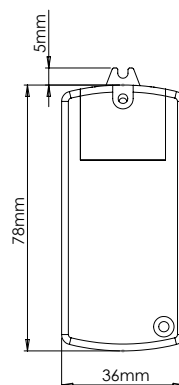

Wireless PIR

Motion Sensor Switch

- Activates lights on opening of a cupboard or entry of a room
- 1m-3m activation zone
- Automatically switches off the lights after 3 minutes if no movement detected
- Includes bracket for surface mounting of the sensor
- Available as a kit including the wireless receiver and sensor, in addition to single sensors which are sold separately
- One receiver can support up to 4 sensors to ensure there are no blind spots in detection

Wireless PIR - Motion Sensor Switch

CODE	DESCRIPTION	FINISH	MAX. WATTAGE	No. PORTS	QTY	DRIVER	RRP
SE790980	Link-S Wireless PIR & Receiver	Silver	60W or 120W*	6	1	Required	£47.83
SE791980	Wireless PIR	Silver	60W or 120W*	-	1	Required	£22.19

* 60W with 12V input or 120W with 24V input