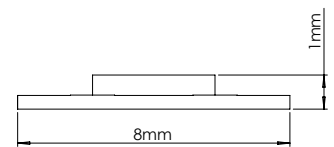

Sigma2 LED Flexible Strip - **Cool White (5000K), 120 LED/m**

CODE	LENGTH	LUMENS	WATTAGE	VOLTAGE	DRIVER	RRP
SE10855C0	5000mm	570 lm/m	4.8 W/m	24V	Required	£47.10
SE10855C1	5000mm	570 lm/m	4.8 W/m	24V	30W included	£90.71

Sigma2 LED Flexible Strip - **Natural White (4000K), 120 LED/m**

CODE	LENGTH	LUMENS	WATTAGE	VOLTAGE	DRIVER	RRP
SE10855N0	5000mm	575 lm/m	4.8 W/m	24V	Required	£47.10
SE10855N1	5000mm	575 lm/m	4.8 W/m	24V	30W included	£90.71

Sigma2 LED Flexible Strip - **Warm White (3000K), 120 LED/m**

CODE	LENGTH	LUMENS	WATTAGE	VOLTAGE	DRIVER	RRP
SE10855W0	5000mm	530 lm/m	4.8 W/m	24V	Required	£47.10
SE10855W1	5000mm	530 lm/m	4.8 W/m	24V	30W included	£90.71

Cables, Connectors & Accessories

CODE	DESCRIPTION	RRP
SE970750	1500mm Interconnecting cable	£5.74
SE970850	2500m Driver Connection Lead	£6.23
SE970950	Joining Clip	£1.97
SE9009	2500mm Extension Cable	£3.94