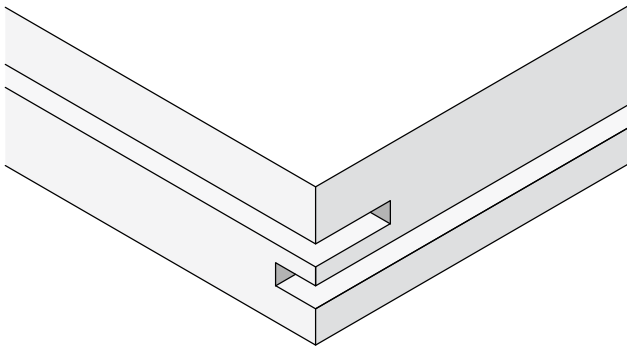

Application

The Manta is designed to mount directly to the front of a base panel with a simple push-fit. Two channels are routed into the base panel. One along the front edge and a second down the side edge.