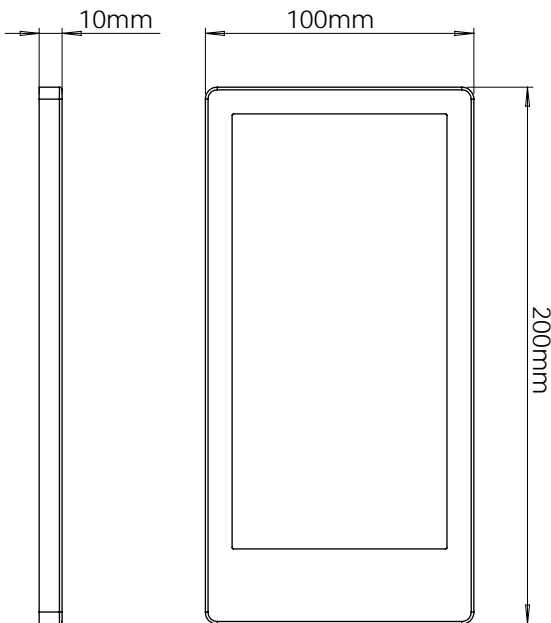

Neo Pro - CCT LED Light (2700K-6000K)

CODE	LUMENS	WATTAGE	VOLTAGE	QTY	DRIVER	RRP
SE11590PO	290-310 lm	4.8 W	24V	1	Required	£38.20
SE11590P3*	290-310 lm	14.4 W	24V	3	15W Included	£196.31
SE11590PS3**	290-310 lm	14.4 W	24V	3	15W Included	£160.22

*SE11590P3 includes 3x Neo Pro, 15W Driver, CCT Receiver & Universal Remote Control

**SE11590PS3 Smart Kit includes 3x Neo Pro & 15W Titan Smart Kinetic Driver

Cables, Connectors & Accessories

CODE	DESCRIPTION	RRP
SE90010	2500mm CCT Extension Lead	£5.46
SE770390	Universal Remote	£42.50
SE771990	CCT Receiver	£37.00
*SE91598NO	Black Bezel	£7.86