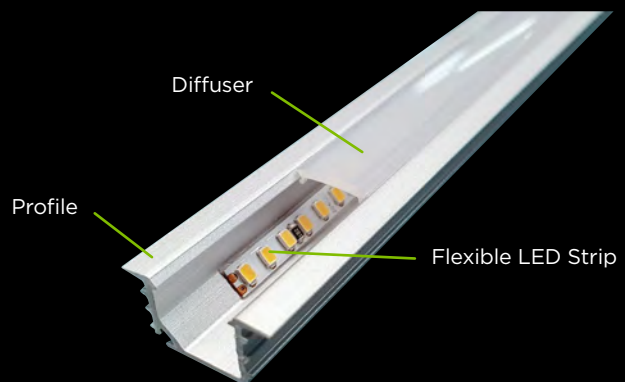

Profiles offer an extended range of options for flexible strip installation

All of our profiles feature a diffusing cover to remove the visibility of LED dots and provide a soft, even spread of light.

Nano

Blaze, Gamma & Ray (to fit 3.5mm flexible strips)

Consisting of a recess mounted option and two surface mounted options, the Nano range has been cleverly designed to fit a 3.5mm wide flexible strip mounted on a 45° angle. This not only achieves a 100% diffused appearance with no visible diodes, it's also the key to the innovative corner connectors available for each profile, which enable the strip to pass through to achieve fully illuminated corners.

Micro

Vector, Accent, Adapt & Glow (to fit 5mm flexible strips)

Consisting of four profiles purposely designed for flexible strips 5mm in width or below, the Micro range is a diverse range of slim profiles intended to illuminate every area of the kitchen. Innovative features appear throughout the range including living hinges, illuminated corner connectors and versatile mounting brackets and each profile has been carefully designed to achieve a 100% fully diffused appearance with no visible diodes.

Universal

Adorn, Contour, Linia, Fino & Beam (to fit all flexible strips up to 10mm)

A universal range of profiles designed to fit any of the Sensio range of flexible strips. Includes recessed, surface mounted and angled installation as well as a profile specially designed to illuminate the handleless channel under a worktop.