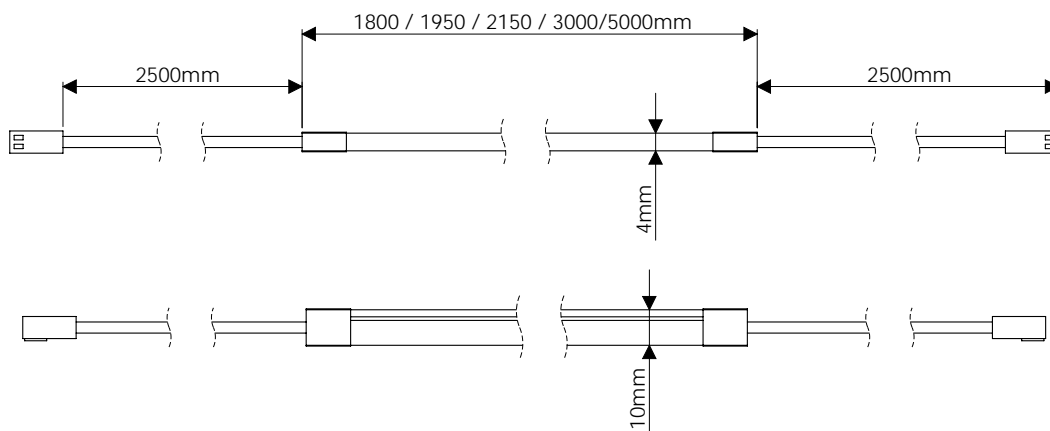

Radiant LED Flexible Strip - **Cool White (5500K), 160 LED/m**

CODE	LENGTH	LUMENS	WATTAGE	VOLTAGE	DRIVER	RRP
SE10555C0	5000mm	305 lm/m	4.8 W/m	24V	Required	£97.46
SE10555C1	5000mm	305 lm/m	4.8 W/m	24V	30W included	£136.13

Radiant LED Flexible Strip - **Natural White (4000K), 160 LED/m**

CODE	LENGTH	LUMENS	WATTAGE	VOLTAGE	DRIVER	RRP
SE10795N0	1800mm	293 lm/m	4.8 W/m	24V	Required	£44.17
SE10595N0	1950mm	293 lm/m	4.8 W/m	24V	Required	£45.49
SE10695N0	2150mm	293 lm/m	4.8 W/m	24V	Required	£46.81
SE105105N0	3000mm	293 lm/m	4.8 W/m	24V	Required	£69.85
SE105105N1	3000mm	293 lm/m	4.8 W/m	24V	30W included	£108.52
SE10555N0	5000mm	293 lm/m	4.8 W/m	24V	Required	£97.46
SE10555N1	5000mm	293 lm/m	4.8 W/m	24V	30W included	£136.13

Radiant LED Flexible Strip - **Warm White (3000K), 160 LED/m**

CODE	LENGTH	LUMENS	WATTAGE	VOLTAGE	DRIVER	RRP
SE10555W0	5000mm	285 lm/m	4.8 W/m	24V	Required	£97.46
SE10555W1	5000mm	285 lm/m	4.8 W/m	24V	30W included	£136.13

Cables, Connectors & Accessories

CODE	DESCRIPTION	RRP
SE900940	Pack of 5 Mounting Brackets	£1.01