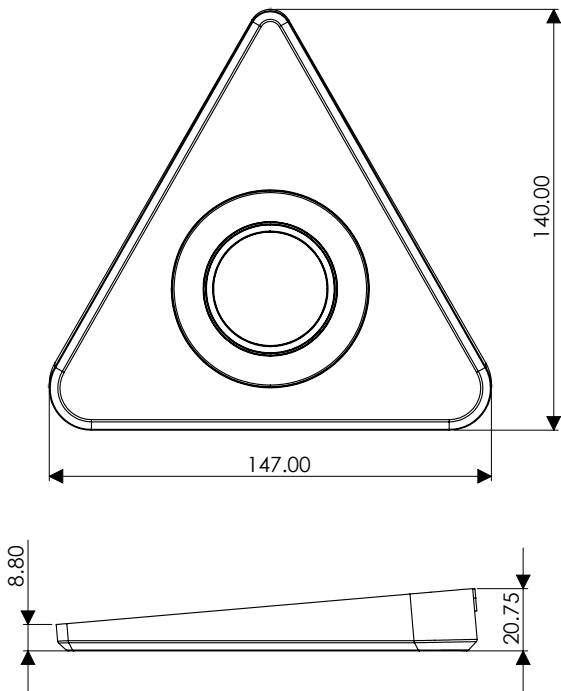

Nexus TrioTone® LED Light - **(3000K, 4000K, 5000K)**

CODE	LUMENS	WATTAGE	VOLTAGE	QTY	DRIVER	RRP
SE11090T0	170-190 lm	2 W	24V	1	Required	£22.60
SE11090T3	170-190 lm	6 W	24V	3	6W Included	£87.14

Cables, Connectors & Accessories

CODE	DESCRIPTION	RRP
SE9009	2500mm Extension Cable	£3.94