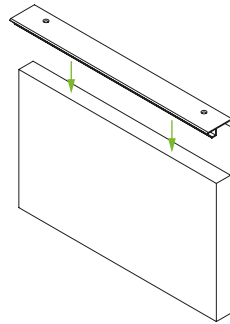

2. Fit the Accent atop the plinth