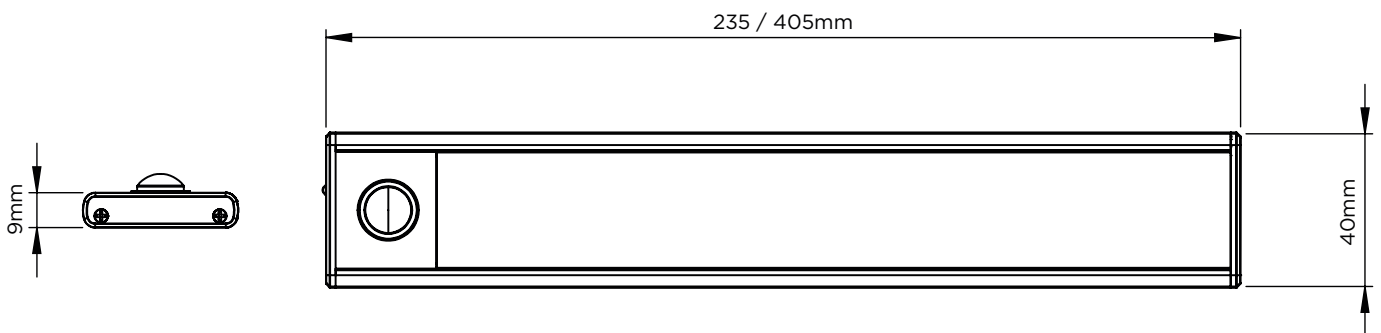

Natural White - **4000K**

CODE	LIGHT COLOUR	LENGTH	LUMENS	WATTAGE	RRP
SE140012N0	Natural	235mm	90lm	1.4W	£21.41
SE140022N0	Natural	405mm	150lm	3W	£31.14