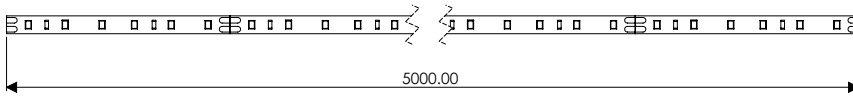

Dart Flexible LED Strip - Natural White (4000K), 60 LED/m

CODE	LENGTH	LUMENS	WATTAGE	VOLTAGE	DRIVER
SE10355N0	5000mm	440 lm/m	3.6 W/m	24V	Required
SE10355N1	5000mm	440 lm/m	3.6 W/m	24V	30W included

Cables, Connectors & Accessories

CODE	DESCRIPTION
SE101080	2500mm Driver Connection Cable
SE100050	Interconnecting Clip
SE101050	50mm Corner Connector
SE100750	1500mm Interconnecting cable
SE9009	2500mm Extension Cable

2500mm Driver Connection Cable (SE101080) is required to run the Dart (sold separately)