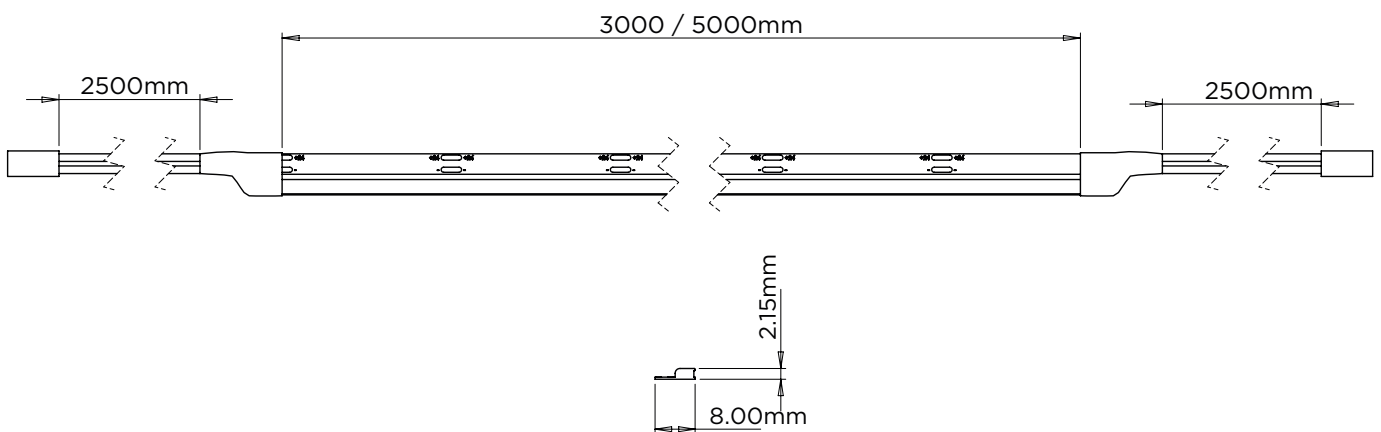

Razor Edge Lit - **Natural White**

CODE	LENGTH	VHB TAPE	LUMENS	WATTAGE	VOLTAGE	DRIVER	RRP
SE20095N0	5000mm	Yes	415 lm/m	4.8 W/m	24V	Required	£120.20
SE20099N0	3000mm	Yes	415 lm/m	4.8 W/m	24V	Required	£57.06

Razor Edge Lit - **Warm White**

CODE	LENGTH	VHB TAPE	LUMENS	WATTAGE	VOLTAGE	DRIVER	RRP
SE20095W0	5000mm	Yes	412 lm/m	4.8 W/m	24V	Required	£120.20
SE20099W0	3000mm	Yes	412 lm/m	4.8 W/m	24V	Required	£57.06

Cables, Connectors & Accessories

CODE	DESCRIPTION	RRP
SE900970	2500mm Razor Driver Connection Cable (L&R)	£8.81
SE901950	50mm Razor Corner Connector	£3.44
SE902950	1500mm Razor Interconnecting Cable	£4.18
SE903950	Razor Joining Clip	£2.34