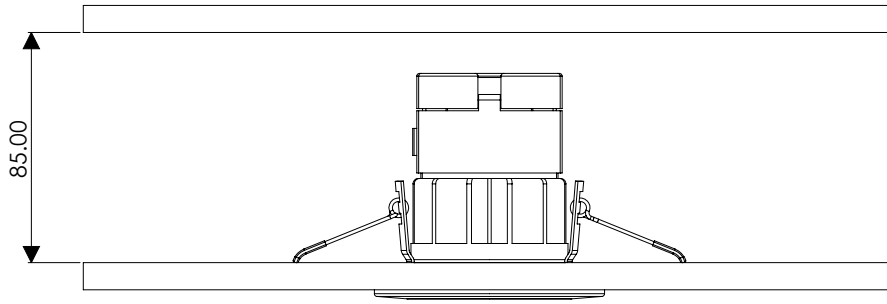

Ensure 85mm clearance in the ceiling cavity. Our TrioTone® downlight features an integrated driver and quick connector for efficient installation. Simply connect the power and set the light temperature preference.