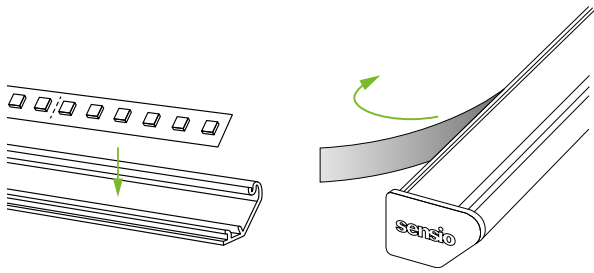

Application

The front panel of the Contour removes to allow the easy installation of the flexible strip.

The profile mounts into place with a simple peel and stick using the pre-applied, high bond adhesive backing.

Worktop