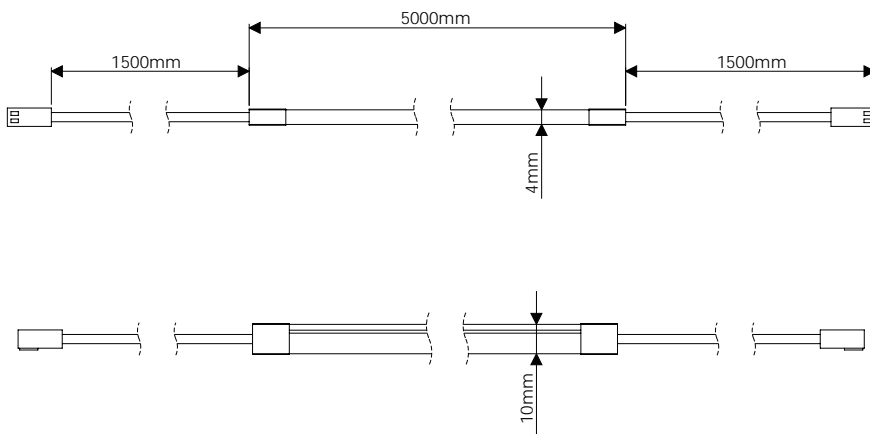

- A diffused, colour temperature changing and bendable, silicone flexible strip light ideal for application across the kitchen or bedroom
- No visible LED dots
- Discreet, slimline 4mm width
- Driver connection cables pre-soldered at either end of the strip so two lengths can be used from the same reel if required
- Cut marks are indicated every 50mm on the back of the strip
- Ideal for a flush, recessed finish with a simple push-fit application
- Can be surface mounted with the use of the mounting brackets. (6 supplied with 3000mm and 10 supplied with 5000mm reels)
- Supplied end caps provide a clean and IP rated finish to cut ends
- Able to navigate around curves on island units and cabinetry
- Compatible with Sensio CCT Receiver and Universal Remote Control or the Titan Smart Kinetic Driver to control, zone and dim the lights
- Supplied in a 5m reel (and 3m reel - natural white only)

The Radiant is flexible to a radius of 65mm or greater - Ideal for curving round an island unit

Radiant Pro LED Flexible Strip - (2700K-6000K), 160 LED/m

CODE	LENGTH	LUMENS	WATTAGE	VOLTAGE	DRIVER	RRP
SE10555P0	5000mm	285 lm/m	4.8 W/m	24V	Required	£134.06

Cables, Connectors & Accessories

CODE	DESCRIPTION	RRP
SE900940	Pack of 5 Mounting Brackets	£1.01
SE90010	2500mm CCT Extension Lead	£5.46

The indicated IP54 rating is certified to the silicone coated portion of this strip. Consult a qualified electrician to ensure correct installation near water outlets.