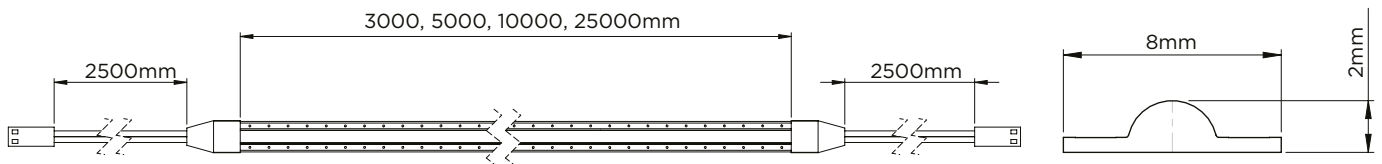

Cool White - **5000K** | **512 LED/m**

CODE	LENGTH	LUMENS	WATTAGE	VOLTAGE	RRP
SE20055CO	5000mm	600lm/m	6W/m	24V	£114.48

Natural White - **4000K** | **512 LED/m**

CODE	LENGTH	LUMENS	WATTAGE	VOLTAGE	RRP
SE040019NDNO	3000mm	600lm/m	6W/m	24V	£67.08
SE20055NO	5000mm	600lm/m	6W/m	24V	£114.48
SE040039NDNO	10,000mm	600lm/m	6W/m	24V	£218.23
SE040049NDNO	25,000mm	600lm/m	6W/m	24V	£503.51

Warm White - **3000K** | **512 LED/m**

CODE	LENGTH	LUMENS	WATTAGE	VOLTAGE	RRP
SE040019NDWO	3000mm	600lm/m	6W/m	24V	£67.08
SE20055WO	5000mm	600lm/m	6W/m	24V	£114.48
SE040039NDWO	10,000mm	600lm/m	6W/m	24V	£218.23
SE040049NDWO	25,000mm	600lm/m	6W/m	24V	£503.51

Accessories - **Compatible with the existing range of Polar cables & accessories**

CODE	DESCRIPTION	RRP
SE105790	1500mm Polar Interconnecting Lead	£2.70
SE105990	50mm Polar Corner Connector	£2.04
SE103990	2500mm Polar Driver Connection Lead	£4.03
SE9009	2500mm Extension Cable	£3.94
SE112990	Polar Joining Clip	£2.98