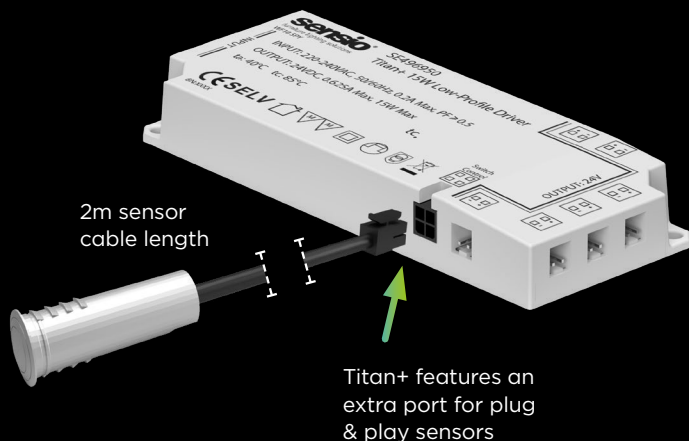

Titan+ Sensor Driver

- Slim 16mm depth
- Easy to use and install
- Available as 6W/15W/30W
- Integrated 2-pin connector, distribution ports
- Compatible lighting control accessories - PIR, IR, Switch & Door sensors. Simply plug in the chosen sensor to the designated port in the driver.
- Mains cable included
- Dimmable when paired with the Titan+ IR sensor

Titan+ - Plug & play sensor drivers

CODE	DRIVER	PORTS	RRP
SE15004A0	Titan+ 60W Driver	6	£50.90
SE497950	Titan+ 30W Driver	6	£49.69
SE496950	Titan+ 15W Driver	6	£30.49
SE495950	Titan+ 6W Driver	4	£25.01

The Titan+ is not suitable for direct use with a mains, wall dimming switch. All of our accessories control the current after the driver circuit.

Plug & Play Sensor Control

- Perfect for recessed or surface mounting (with the included bracket)
- Cut out diameter of 12mm
- 2m connection cable

Titan+ IR Sensor

- Allows activation of all lighting plugged into the Titan+ driver with the swipe of a hand
- Detection range of 0-5cm
- Adds dimmable functionality to Titan+ driver

Titan+ PIR Sensor

- Allows activation of all lighting plugged into the Titan+ driver by detecting motion
- Detection range of 0-3m
- Detection angle of 120°

Titan+ Push Switch

- Allows activation of all lighting plugged into the Titan+ driver with the push of a button
- Perfect for recessed mounting in to a worktop
- Features a robust clicker switch

Titan+ Door Sensor

- Allows activation of all lighting plugged into the Titan+ driver with the opening and closing of doors