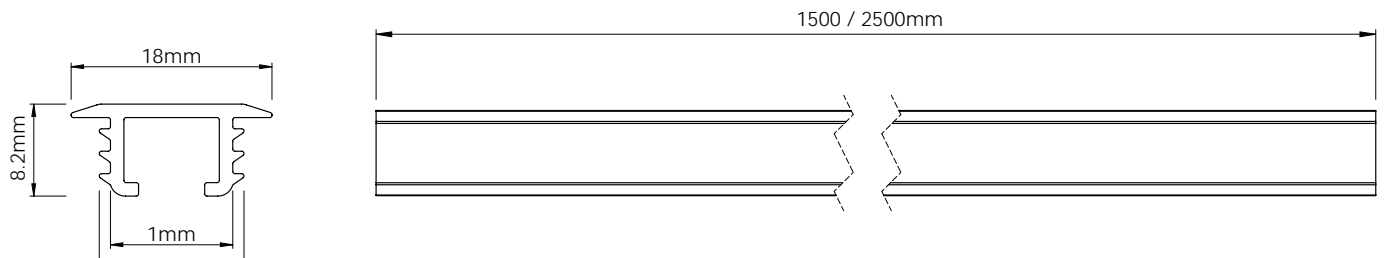

Simple installation - push-fit, instantly creates a seamless finish

Flush finish - winged edges conceal router imperfections

- Simple push-fit installation
- Supplied with rounded end caps for optional use
- Can be cut to any desired length
- Wide wings cover any router imperfections
- Profile finish fully diffuses light
- Plastic side walls pin the flexible strip to the bottom of the channel
- Compatible with flexible strips of an 8mm width or more
- Available in 1500mm or 2500mm sizes
- IP Rating: IP20