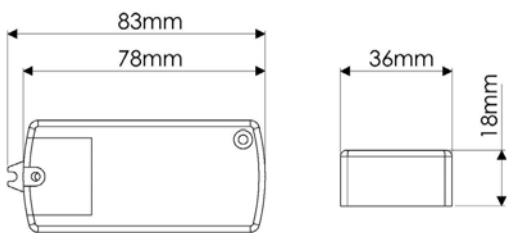

Link-S

Receiver, Magnet & Reed Switch

- Control lighting wirelessly through the opening and closing of doors
- Magnet and Reed Switch suitable for mounting on any door and frame or surround
- Opening the door will send a signal to the receiver to trigger the lighting (as the magnet loses contact with the Reed Switch)
- Small size of components means that their appearance is discreet
- Control multiple lights within a kitchen or bedroom
- Range of >8m
- Battery life of >3 years
- One receiver can support up to five Magnets and Reed switches
- One Reed Switch and Magnet can support up to five receivers

Link-S - Receiver, Magnet and Reed Switch

CODE	DESCRIPTION	VOLTAGE	MAX. WATTAGE	No. PORTS	RRP
SE79095	Receiver, Magnet and Reed Switch	24V	72 W	6	£41.34
SE79195	Receiver	24V	72 W	-	£25.60
SE79295	Wireless Magnets	3V (2x 1632 Button Batteries)		-	£17.71