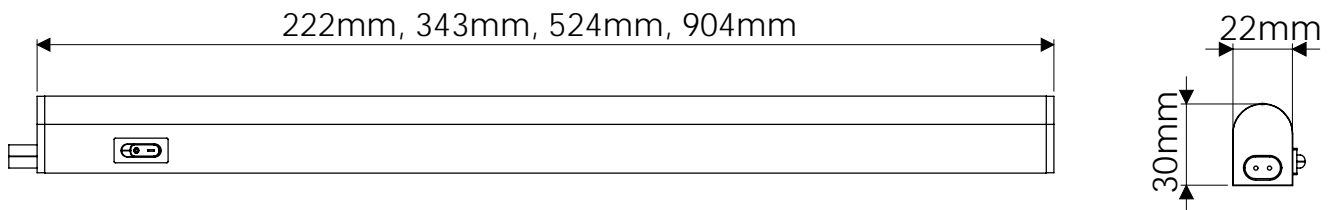

Cables, Connectors & Accessories

CODE	DESCRIPTION
SE101290	Joining Cable - 500mm

Connex

240V LED Strip Light

- Ideal for under cabinet task lighting
- Diffused casing - no visible LED dots
- Mains powered
- Available in 4 lengths ranging between 222mm and 904mm
- Can be interlinked with the integrated connector to achieve the optimum run of light
- Supplied with 1500mm of bare ended mains cable for simple installation
- Can be wired into a mains wall switch for easy control or operated individually by a simple rocker switch
- Joining cables (sold separately) allow for corner connections and intermittent runs
- Available in warm white making it particularly suited to traditional kitchen styles