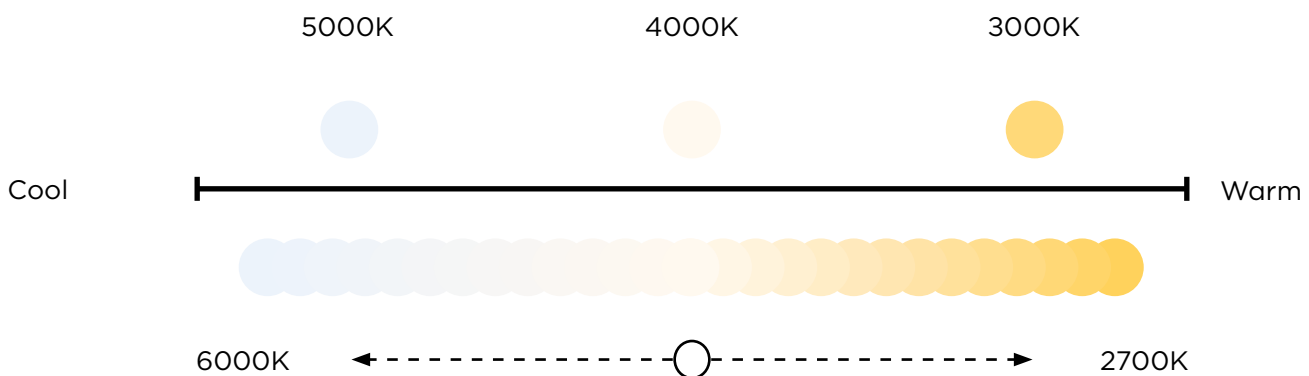

TrioTone®

A Sensio trademarked concept first introduced in 2017, TrioTone® provides 3-in-1 lighting choice in one fitting. These diverse products are specifically designed to provide the option to select or change the colour temperature without having to replace the whole fitting. Sensio TrioTone® products can be set to 3000K (warm white), 4000K (natural white) or 5000K (cool white).

TrioTone® lights feature a switch to set the colour temperature on individual fittings.