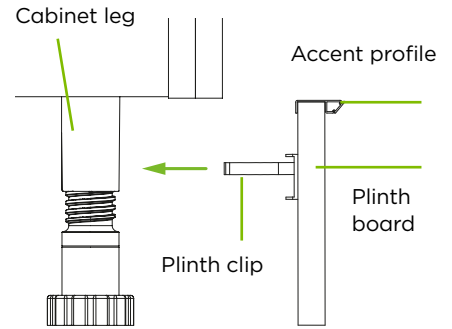

SE985950
External
Corner
Connector

SE984950
End Cap
Kit

Accent

Plinth Profile

Registered Design Right - 6077029

- Designed for mounting flexible strip lighting along plinth boards
- Features an internal angled flexible strip mounting platform enabling the strip to extend around corners when paired with the corner connectors resulting in a fully illuminated light circuit with no dark corners
- The angled flexible strip mounting platform ensures the diffusion of individual LED points, as well being removable for ease of installation and serviceability
- Part of the Micro-Lines range exclusively designed for flexible strips 5mm in width or below
- Fits 16-18mm plinth boards
- Can be cut to size
- Supplied with 2 end caps (additional end caps sold separately)

Application

1. Plinth top design

The Accent provides a discreet and fully diffused solution to mount a micro LED flexible strip to the plinth board, with a simple push fit design

2. Fit the Accent atop the plinth

Mount the profile by pushing the U-shaped section over the top of the plinth board. Connectors are available to extend the light around corners.

3. Attach the Plinth

Clip the plinth board into position under the base units.