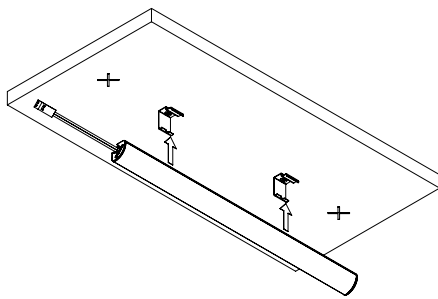

Application

The Adapt shines light down and forwards. Simply cut to length, fit the flexible strip inside, click the cover closed and slot in the end caps. Push the profile housing into the the mounting brackets to hold in place.

The Adapt is one simple unit with a diffused cover which clicks open and closed.

The Adapt is one simple unit with a diffused cover which clicks open and closed.