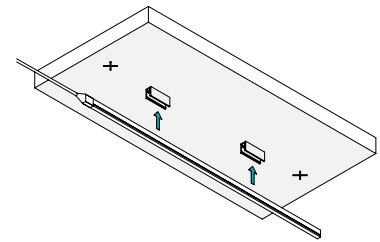

Surface mounted

Utilise the mounting brackets to secure along a surface