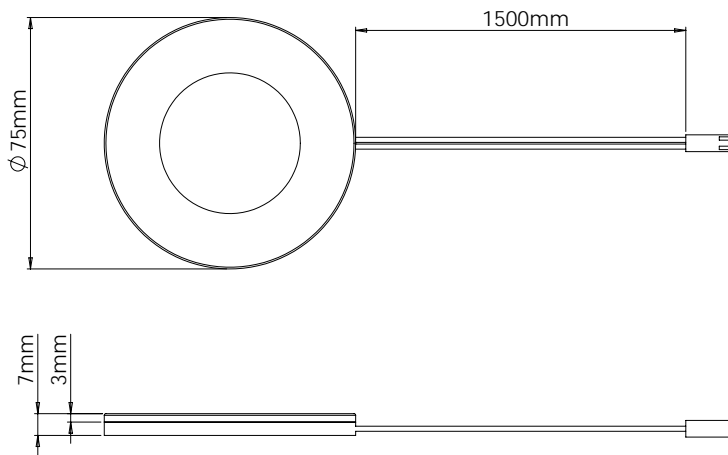

Apex TrioTone® Led Under Cabinet Light - **(3000K, 4000K, 5000K)**

CODE	FINISH	LUMENS	WATTAGE	VOLTAGE	QTY	DRIVER	RRP
SE12090T0	Stainless Steel	100 lm	1.5 W	24V	1	Required	£16.99
SE12090T3	Stainless Steel	100 lm	4.5 W	24V	3	6W Included	£62.38

Cables, Connectors & Accessories

CODE	DESCRIPTION	RRP
SE910980	Black Bezel & Collar	£4.00
SE9009	2500mm Extension Cable	£3.94