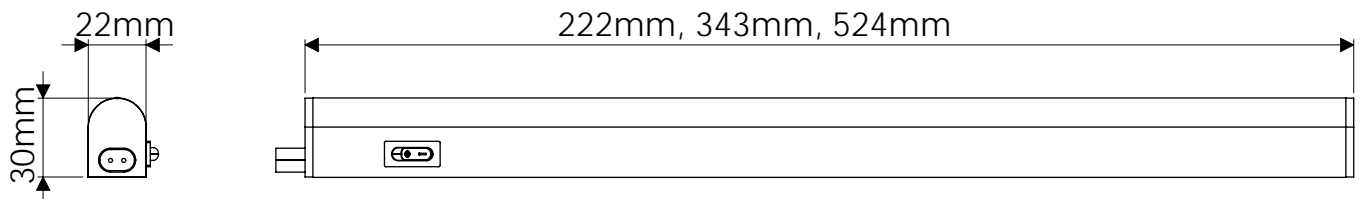

Connex TrioTone® 240V LED Strip Light

- Ideal for under cabinet task lighting
- One light, three colour temperatures
- Select cool white, natural white or warm white using the integrated rocker switch
- Diffused casing - no visible LED dots
- Mains powered
- Available in 4 lengths ranging between 343mm and 904mm
- Can be interlinked directly or by using joining cable for spacing & corners to achieve optimum run of lights
- Supplied with 1500mm of bare ended mains cable for simple installation
- Can be wired into a mains wall switch for easy control or operated individually by a simple rocker switch
- Joining cables (sold separately) allow for corner connections and intermittent runs

Connex TrioTone® 240V LED Strip Light - **3000K, 4000K, 5000K**

CODE	LENGTH	LUMENS	WATTAGE	VOLTAGE	QTY	RRP
SE100490	343 mm	95 lm/m	5 W	240V	1	£27.24
SE100590	524 mm	95 lm/m	9 W	240V	1	£31.96
SE100690	623 mm	95 lm/m	12 W	240V	1	£33.65

Cables, Connectors & Accessories

CODE	DESCRIPTION	RRP
SE101290	Connex Joining Cable - 500mm	£2.82