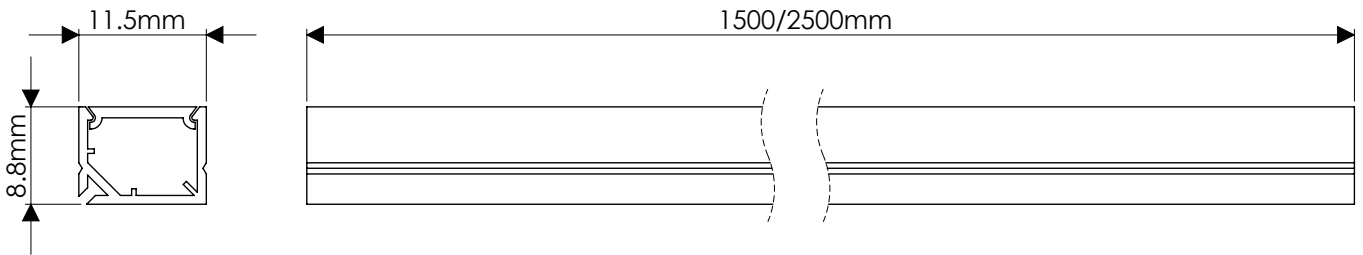

Compatible with Neutron Flexible Strip

Gamma - Slim Surface Mounted Profile

CODE	LENGTH	DESCRIPTION	RRP
SE183720	1500mm	Profile, Mounting Bracket & End Caps (L&R)	£16.06
SE183820	2500mm	Profile, Mounting Bracket & End Caps (L&R)	£26.29

Cables, Connectors & Accessories

CODE	DESCRIPTION	RRP
SE989950	Gamma Internal Corner Connector	£5.53
SE988950	Gamma External Corner Connector	£5.53
SE987950	Gamma End Cap Kit (L&R)	£1.28

SE989950 Internal Corner Connector	SE988950 External Corner Connector	SE987950 End Cap Kit