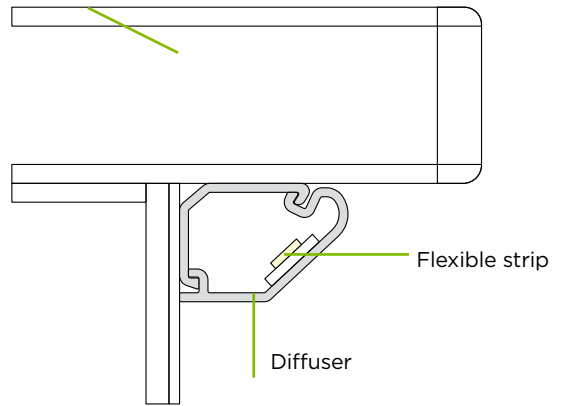

Light from the flexible LED strip is emitted inside the profile and then reflected down through diffused lower panel, eliminating the visibility of LED dots and providing a soft continuous glow.