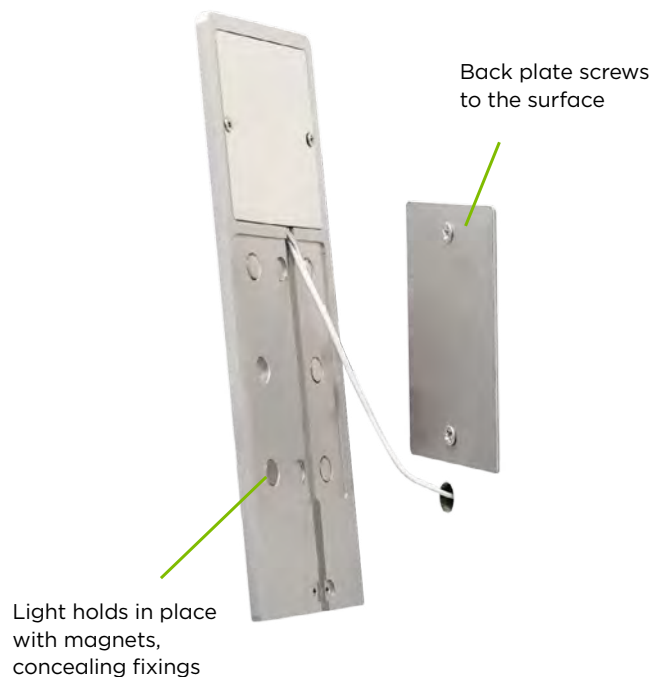

- Super slimline design
- Brushed aluminium finish
- Magnetic mounting plate conceals fixings for a clean finish
- Ideal for under cabinet lighting
- Elongated design allows for vast spread of light across the worktop
- Suberb light output
- Wide, 120° beam angle eliminates dark areas
- Simple to install
- Compatible with all Sensio single-colour lighting controls
- Available in natural white making it ideal for a range of kitchen styles
- Kits supplied with a pre-wired, 13A 3pin plug and driver

Velos LED Under Cabinet Light - **Natural White (4000K)**

CODE	LUMENS	WATTAGE	VOLTAGE	QTY	DRIVER
SE11092N0	290 lm	4.8 W	24V	1	Required
SE11092N3	290 lm	14.4 W	24V	1	15W Included

MOQ of 20 units applies

Cables, Connectors & Accessories

CODE	DESCRIPTION
SE9009	2500mm Extension Cable