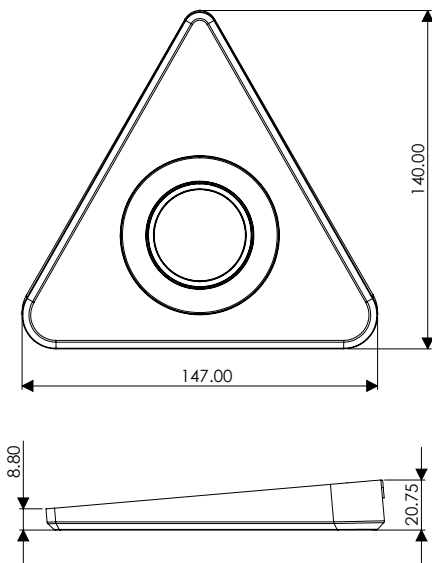

Nexus LED Light - **Cool White (5000K)**

CODE	LUMENS	WATTAGE	VOLTAGE	QTY	DRIVER	RRP
SE11090C0	180 lm	2 W	24V	1	Required	£20.52
SE11090C3	180 lm	6 W	24V	3	6W Included	£84.09

Nexus LED Light - **Warm White(3000K)**

CODE	LUMENS	WATTAGE	VOLTAGE	QTY	DRIVER	RRP
SE11090W0	160 lm	2 W	24V	1	Required	£20.52
SE11090W3	160 lm	6 W	24V	3	6W Included	£84.09

Cables, Connectors & Accessories

CODE	DESCRIPTION	RRP
SE9009	2500mm Extension Cable	£3.94