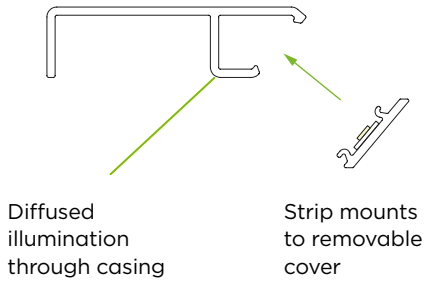

Application

1. Plinth top design