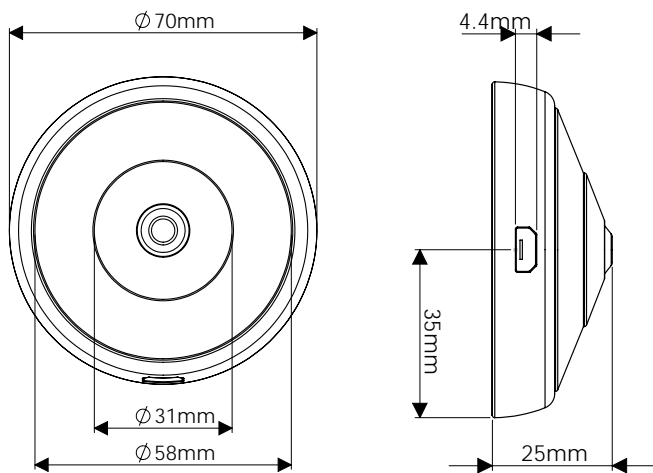

Magnum Rechargeable Battery Light - **Natural White (4500K)**

CODE	FINISH	LUMENS	WATTAGE	VOLTAGE	QTY	RRP
SE3391NO	Chrome	100 lm	0.4 W	5V	1	£36.13
SE3300NO	Stainless Steel	100 lm	0.4 W	5V	1	£34.80