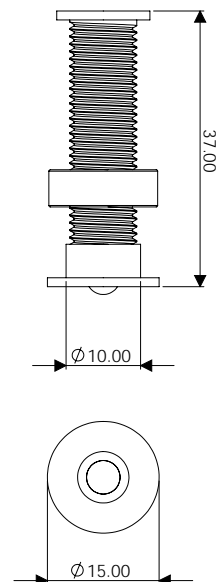

Routing diameter: Ø10mm

Iris LED Plinth Light - Natural White (4000K)

CODE	LUMENS	WATTAGE	VOLTAGE	QTY	DRIVER
SE15990N0	5 lm PF*	0.32 W	24V	1	Required
SE15990N4	5 lm PF*	1.28 W	24V	4	6W Included

*PF = per fitting