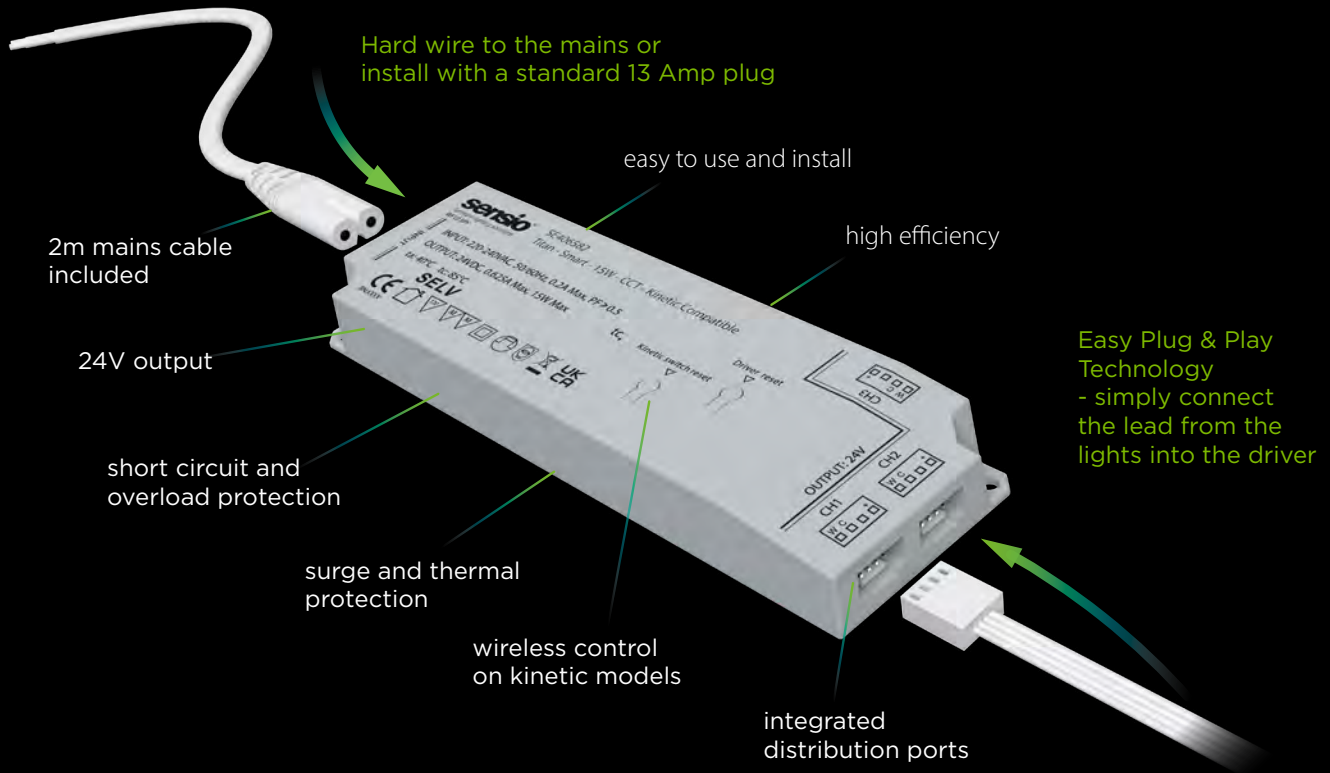

TITAN DRIVERS

Our Titan range of drivers are packed with features, offering an excellent choice based around how the lights will be controlled. All Titan drivers feature a slimline profile measuring just 16mm in depth making them a discreet solution that can be hidden away easily during installation. The drivers all feature integrated connector ports rather than a traditional distribution block, streamlining the design.