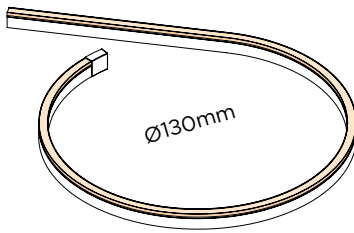

Flexible fit

The Radiant is flexible to a radius of 65mm or greater - Ideal for curving round an island unit