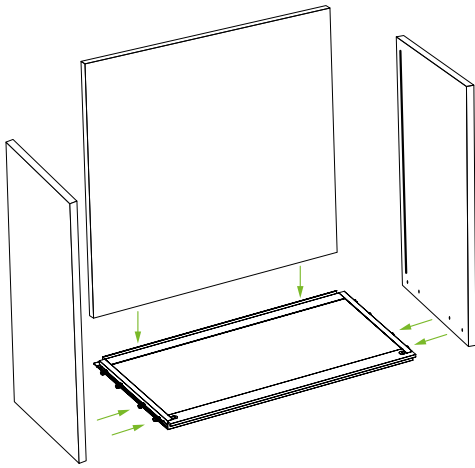

Application

The Verona is designed to flood light both over the work surface and up inside the cabinet, acting as the base panel for the cabinet structure.

Activate the lighting and adjust colour temperature with intuitive, hands-free control via the integrated infra-red sensor.