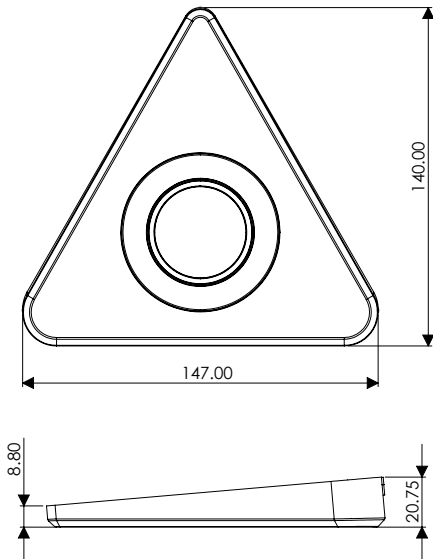

Treos

LED Slim Triangular Spot Light

- Stylish, stainless steel triangular design
- Perfect under cabinet task lighting
- Fully diffused - no visible dots
- Easy to install plug and play technology
- Compatible with all Sensio single-colour lighting controls
- Available in natural white making it ideal for a range of kitchen styles
- Kits supplied with a pre-wired, 13A 3pin plug and driver

Treos LED Under Cabinet Light - **Natural White (4000K)**

CODE	LUMENS	WATTAGE	VOLTAGE	QTY	DRIVER
SE11290N0	180 lm	2 W	24V	1	Required
SE11290N3	180 lm	6 W	24V	3	6W Included

MOQ of 20 units applies

Cables, Connectors & Accessories

CODE	DESCRIPTION
SE9009	2500mm Extension Cable