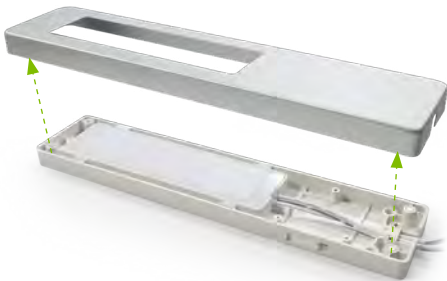

Set the colour temperature of each fitting on installation to suit the worktop, style or personal preference

Magnetic bezel - provides simple installation and conceals fixings for a seamless finish

TrioTone® switch - a simple slider located on the side of the main light unit (magnetic bezel removed)