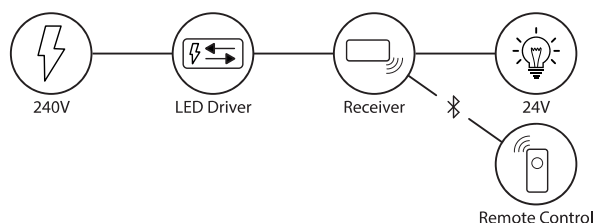

Quick Connect

This port enables the driver connection cable to plug directly into the back of the lamp, simplifying installation.

Lighting Control

Receivers and Remotes

Receivers and remotes allow for additional lighting control such as dimming, changing colour temperature and RGB. These can be added to most Sensio products.