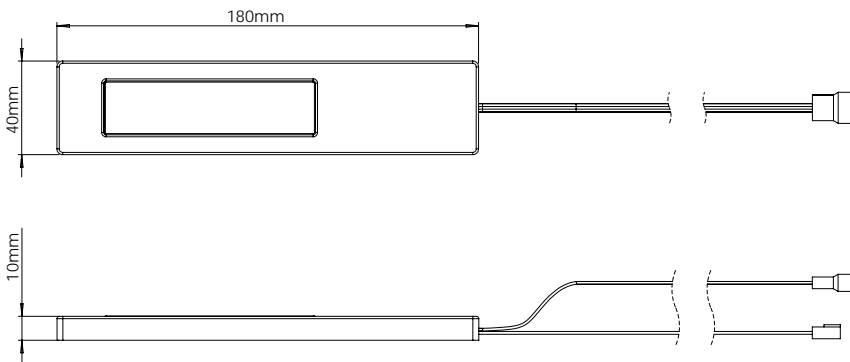

Ark Pro - CCT LED Light (2700-6000K)

CODE	LUMENS	WATTAGE	VOLTAGE	QTY	DRIVER	RRP
SE11192P0	160-180 lm	2.5 W	24V	1	Required	£30.26
SE11192P3*	160-180 lm	7.5 W	24V	3	15W Included	£169.70
SE11192PS3**	160-180 lm	7.5W	24V	3	15W Included	£134.23

*SE11192P3 includes 3x Ark Pro, 15W Driver, CCT Receiver & Universal Remote Control

** SE11192PS3 Smart Kit includes 3x Ark Pro & 15W CCT Titan Smart Kinetic Driver

Cables, Connectors & Accessories

CODE	DESCRIPTION	RRP
SE770390	Universal Remote	£42.50
SE771990	CCT Receiver	£37.00
SE90010	2500mm CCT Extension Lead	£5.46