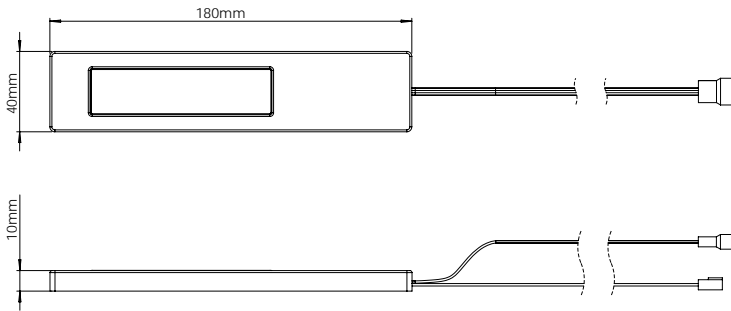

Ark LED Under Cabinet Light - **Cool White (5000K)**

CODE	LUMENS	WATTAGE	VOLTAGE	QTY	DRIVER	RRP
SE11192C0	180 lm	2.5 W	24V	1	Required	£24.00
SE11192C3	180 lm	7.5 W	24V	3	15W Included	£91.57

Ark LED Under Cabinet Light - **Warm White (3000K)**

CODE	LUMENS	WATTAGE	VOLTAGE	QTY	DRIVER	RRP
SE11192W0	180 lm	2.5 W	24V	1	Required	£24.00
SE11192W3	180 lm	7.5 W	24V	3	15W Included	£91.57

Cables, Connectors & Accessories

CODE	DESCRIPTION	RRP
SE9009	2500mm Extension Cable	£3.94