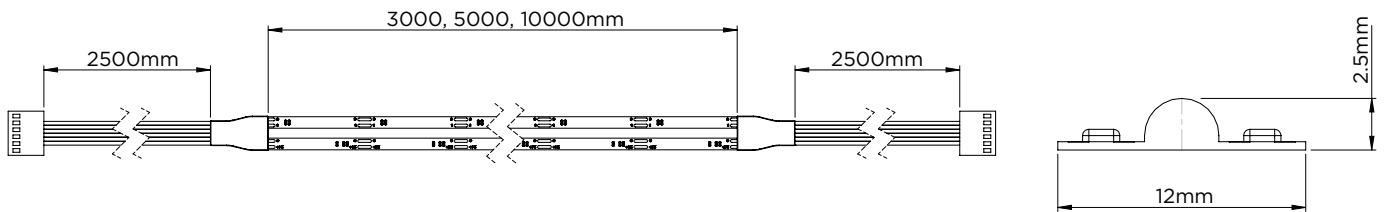

RGB CCT - Full colour RGB and white | 840 LED/m

CODE	LENGTH	LUMENS	WATTAGE	VOLTAGE	RRP
SE040019NDRO	3000mm	3000mm	6W/m	24V	£73.52
SE040029NDRO	5000mm	5000mm	6W/m	24V	£125.04
SE040039NDRO	10,000mm	10,000mm	6W/m	24V	£229.86

Cables, connections & accessories

CODE	DESCRIPTION	RRP
SE210039A0	1500mm Polar RGB CCT Interconnecting Cable	£6.48
SE901090	250mm Polar RGB CCT Driver Connection Cable	£7.02
SE901190	Polar RGB CCT Joining Clip	£2.51
SE901290	50mm Polar RGB CCT Corner Connector	£3.83