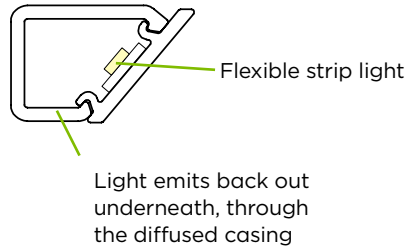

Application

The small form factor of the Vector profile discreetly installs under the worktop edge. Apply a flexible LED strip along the removable panel then click back into place.

Installation is simple peel and stick with the pre-applied high bond backing tape.

Build the lighting run using the additional range of corner accessories available to guide continuous illumination around the edge of units.