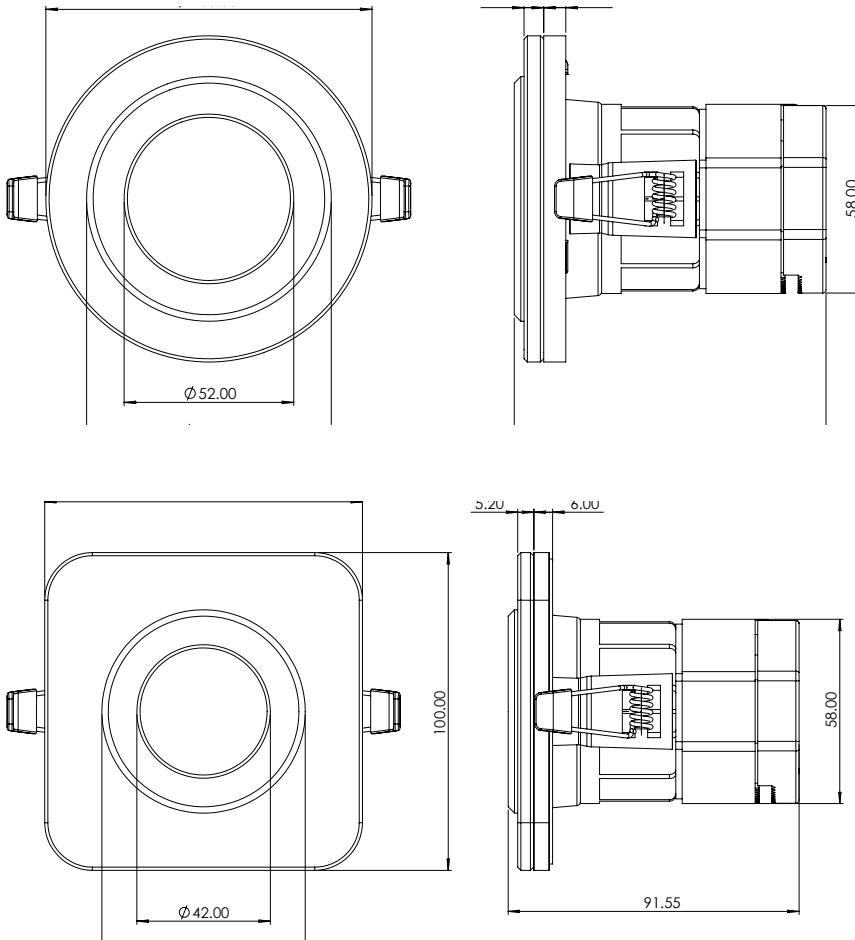

Routing diameter: Ø75mm

TrioTone® Cube & Circa Dual Power - (3000K, 4000K, 5000K)

CODE	DESCRIPTION	LUMENS	WATTAGE	VOLTAGE	QTY	RRP
SE62094T0.1	TrioTone® Circa (Clear Glass)	650-700 lm	8 W	240V	1	£53.81
SE62294T0.1	TrioTone® Circa (Smoked Glass)	650-700 lm	8 W	240V	1	£54.94
SE62194T0.1	TrioTone® Cube (Clear Glass)	650-700 lm	8 W	240V	1	£54.37
SE62394T0.1	TrioTone® Cube (Smoked Glass)	650-700 lm	8 W	240V	1	£55.51