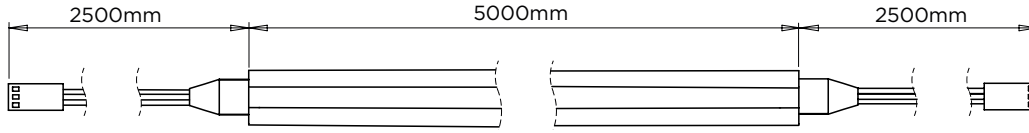

Flex with Polar X Pro - **Surface Mount or Recess** | CCT 2700-6500K | 512 LED/m

CODE	COLOUR	LENGTH	LUMENS	WATTAGE	VOLTAGE	RRP
SE070003NDPO	Black	13mm x 5000mm	580lm/m	6W/m	24V	£140.84
SE070004NDPO	White	13mm x 5000mm	580lm/m	6W/m	24V	£141.32
SE070007NDPO	Black	19mm x 5000mm	580lm/m	6W/m	24V	£142.07