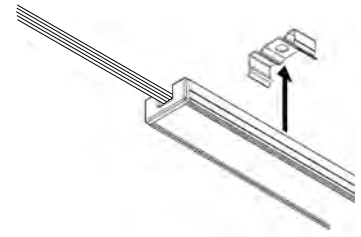

3: The mounting brackets are secured to the surface where the profile is to be installed and then the Fino simply pushes into the brackets to secure.