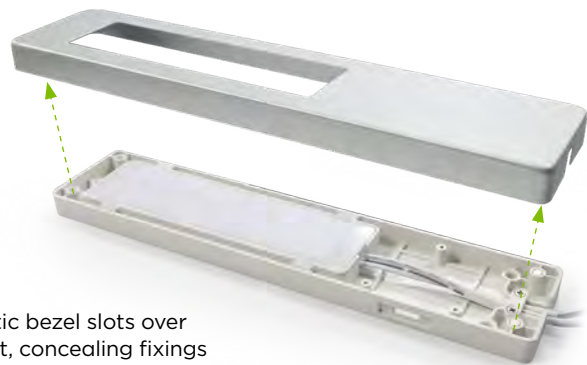

Solo

LED Under Cabinet Light

- Stylish, slimline design
- Removable magnetic bezel conceals fixings for a sleek finish
- Innovative etched design completely diffuses light - no visible dots
- Superb, diffused light output - CRI : 90
- Ideal for under cabinet lighting
- Simple to install
- Compatible with all Sensio single-colour lighting controls
- Available in natural white making it ideal for a range of kitchen styles
- Kits supplied with a pre-wired, 13A 3pin plug and driver

Magnetic bezel slots over the light, concealing fixings and providing a seamless finish.

Solo LED Under Cabinet Light - **Natural White (4000K)**

CODE	LUMENS	WATTAGE	VOLTAGE	QTY	DRIVER
SE11192N0	180 lm	2.5 W	24V	1	Required
SE11192N3	180 lm	7.5 W	24V	3	15W Included

MOQ of 20 units applies

Cables, Connectors & Accessories

CODE	DESCRIPTION
SE9009	2500mm Extension Cable