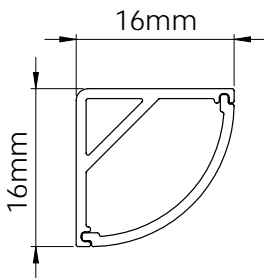

3: The removable arched cover and end caps slot into place to provide a seamless finish and diffused lighting

Compatible with all flexible strips

Beam - Angled Profile

CODE	LENGTH	DESCRIPTION	RRP
SE982120	1000mm	Profile, Mounting Bracket & End Caps (L&R)	£11.10
SE982220	2200mm	Profile, Mounting Bracket & End Caps (L&R)	£22.96
SE982320	2500mm	Profile, Mounting Bracket & End Caps (L&R)	£24.08