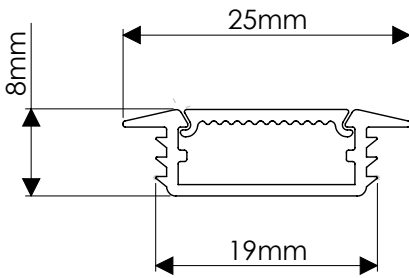

Compatible with all flexible strips

Linia - Recessed Profile

CODE	FINISH	LENGTH	DESCRIPTION	RRP
SE980120	Aluminium	1000mm	Profile & End Caps (L&R)	£10.64
SE980220	Aluminium	2200mm	Profile & End Caps (L&R)	£22.88
SE980320	Aluminium	2500mm	Profile & 4 End Caps (L&R)	£25.02
SE980180	Black	1000mm	Profile & End Caps (L&R)	£15.95
SE980280	Black	2200mm	Profile & End Caps (L&R)	£34.81
SE980380	Black	2500mm	Profile & 4 End Caps (L&R)	£35.94

SE980980
Black
End Caps
(L&R)

Cables, Connectors & Accessories

CODE	DESCRIPTION	RRP
SE980920	Linia Silver End Cap Set	£1.16
SE980980	Linia Black End Cap Set	£1.20

SE980920
Silver
End Caps
(L&R)