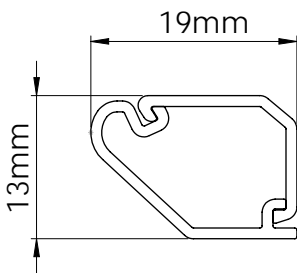

Compatible with all flexible strips

Contour - Under Worktop Handleless Profile

CODE	DESCRIPTION	LENGTH	RRP
SE98210	Profile & End Caps (L&R)	1500mm	£27.46
SE98220	Profile & End Caps (L&R)	2500mm	£45.76

Cables, Connectors & Accessories

CODE	DESCRIPTION	RRP
SE97890	Contour Internal Corner Connector	£4.80
SE97990	Contour External Corner Connector	£4.80
SE97790	Silver Contour End Cap Set	£3.94

SE97790
End Cap
Set