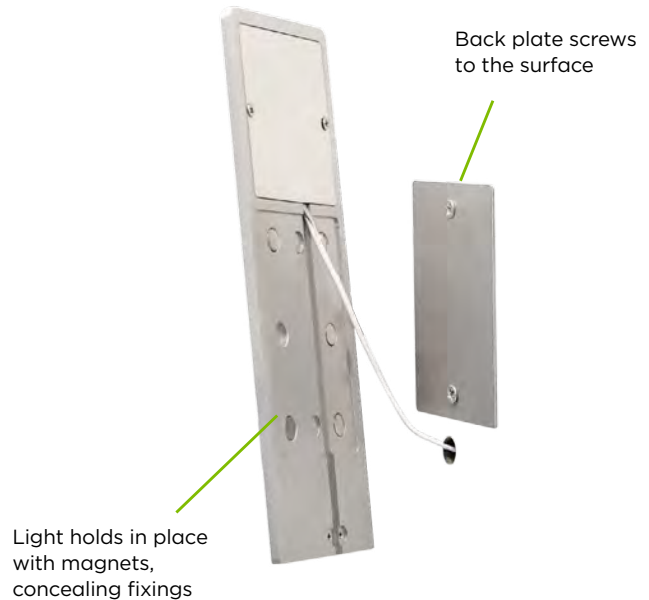

Astro Pro - CCT Under Cabinet Light (2700K - 6000K)

CODE	FINISH	LUMENS	WATTAGE	VOLTAGE	QTY	DRIVER	RRP
SE11190P0.1	Brushed Aluminium	240-270 lm	4.8 W	24V	1	Required	£36.92
SE11198P0.1	Black	240-270 lm	4.8 W	24V	1	Required	£39.89
SE11190PS3.1	Brushed Aluminium	240-270 lm	14.4 W	24V	3	*Smart Kit	£157.84
SE11198PS3.1	Black	240-270 lm	14.4 W	24V	3	*Smart Kit	£163.81

*Smart Kit - includes: 3x Astro Pro and 1x 15W CCT Titan Smart Kinetic Driver

Cables, Connectors & Accessories

CODE	DESCRIPTION	RRP
SE770390	Universal Remote Control	£42.50
SE771990	CCT Receiver	£37.00
SE90010	2500mm CCT Extension Lead	£5.46