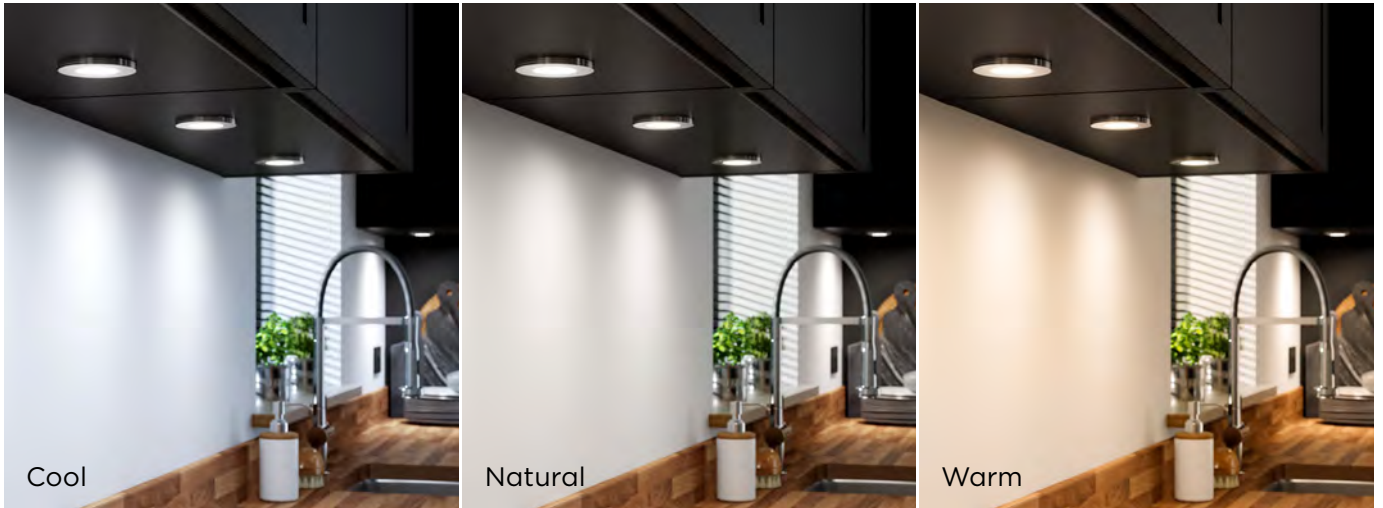

Set the colour temperature of each fitting on installation to suit the worktop, style or personal preference