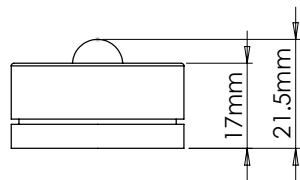

Wireless PIR

Motion Sensor Switch

- Activates lights on opening of a cupboard or entry of a room
- 1m-3m activation zone
- Automatically switches off the lights after 3 minutes if no movement detected
- Includes bracket for surface mounting of the sensor
- Available as a kit including the wireless receiver and sensor, in addition to single sensors which are sold separately
- One receiver can support up to 4 sensors to ensure there are no blind spots in detection

Wireless PIR - Motion Sensor Switch

CODE	DESCRIPTION	FINISH	MAX. WATTAGE	No. PORTS	QTY	DRIVER	RRP
SE790980	Link-S Wireless PIR & Receiver	Silver	60W or 120W*	6	1	Required	£47.83
SE791980	Wireless PIR	Silver	60W or 120W*	-	1	Required	£22.19

* 60W with 12V input or 120W with 24V input