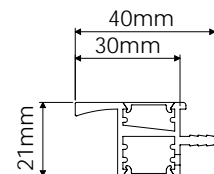

Manta - Integrated Handleless profile - Cool White (4500K)

CODE	LENGTH	LUMENS	WATTAGE	VOLTAGE	QTY	DRIVER	RRP
SE27012CO	361mm	503 lm	6.4 W	24V	1	Required	£35.82
SE27412CO	761mm	1070 lm	14.3 W	24V	1	Required	£58.12
SE27512CO	861mm	1225 lm	15.4 W	24V	1	Required	£62.99
SE27712CO	1161mm	1606 lm	21.1 W	24V	1	Required	£81.37