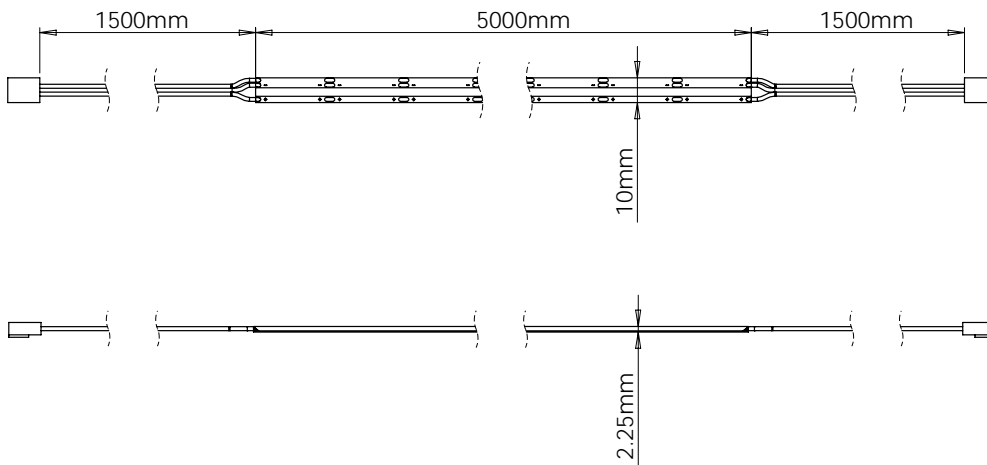

- A superior, colour temperature changing, flexible strip
- Correlated Colour Temperature (CCT) allows the perfect light temperature selection and transition from warm to cool white temperatures
- Chip on Board (COB) technology provides superior light output
- Excellent thermal conduction resulting in a cool running strip
- 24V allows long runs of light without any light fade
- Compatible with Sensio CCT Receiver and Universal Remote Control or the Titan Smart Kinetic Driver to control, zone and dim the lights
- Supplied with pre-soldered, 2500mm driver connection cables with 4-pin connectors at each end of the strip
- Can be cut to length (at 31mm intervals) with both ends of the strip being utilised
- VHB (Very High Bond) adhesive tape backing for secure installation
- Compatible with the Universal Profile range

Polar Pro CCT COB LED Flexible Strip - (2700K-6000K), 512 LED/m

CODE	LENGTH	LUMENS	WATTAGE	VOLTAGE	DRIVER	RRP
SE20055PO	5000mm	600 lm/m	6 W/m	24V	Required	£138.50

Cables, Connectors & Accessories

CODE	DESCRIPTION	RRP
SE900890	2500mm Driver Connection Lead	£5.64
SE901790	1500mm Interconnecting Lead	£4.46
SE902990	50mm Corner Connector	£3.58
SE903990	Joining Clip	£2.81
SE90010	2500mm CCT Extension Lead	£5.46
SE770390	Universal Remote Control	£40.48
SE771990	CCT Receiver	£35.24