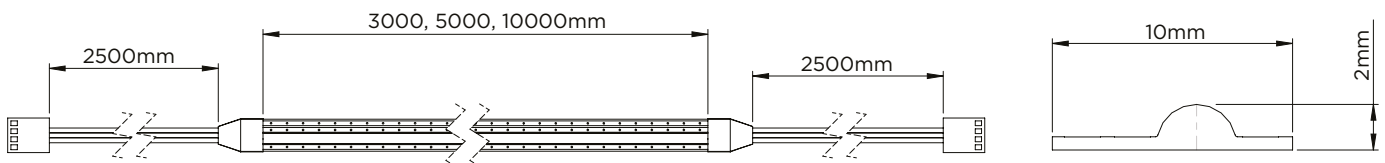

Polar X Pro CCT - 2700 - 6500K | 512 LED/m

CODE	LENGTH	LUMENS	WATTAGE	VOLTAGE	RRP
SE040009NDPO	3000mm	580lm/m	6W/m	24V	£79.46
SE20055D0	5000mm	580lm/m	6W/m	24V	£138.56
SE040039NDPO	10,000mm	580lm/m	6W/m	24V	£265.31

Accessories - **Compatible with the existing range of Polar Pro cables & accessories**

CODE	DESCRIPTION	RRP
SE900890	2500mm Polar Pro Driver Connection Lead	£5.64
SE901790	1500mm Polar Pro Interconnecting Lead	£4.46
SE902990	50mm Polar Pro Corner Connector	£3.58
SE903990	Polar Pro Joining Clip	£2.81
SE90010	2500mm CCT Extension Lead	£5.46