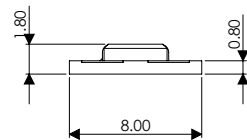

Dart Flexible LED Strip - Natural White (4000K), 60 LED/m

CODE	LENGTH	LUMENS	WATTAGE	VOLTAGE	DRIVER
SE10355N0	5000mm	440 lm/m	3.6 W/m	24V	Required
SE10355N1	5000mm	440 lm/m	3.6 W/m	24V	30W included

Cables, Connectors & Accessories

CODE	DESCRIPTION
SE101080	2500mm Driver Connection Cable
SE100050	Interconnecting Clip
SE101050	50mm Corner Connector
SE100750	1500mm Interconnecting cable
SE9009	2500mm Extension Cable

2500mm Driver Connection Cable (SE101080) is required to run the Dart (sold separately)