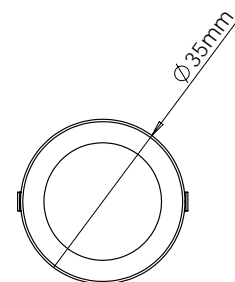

- A sleek and striking plinth light
- Large 35mm diameter and stainless steel rim
- Correlated Colour Temperature (CCT) allows the perfect light temperature selection and transition from warm to cool white temperatures
- Fully diffused lens - no visible LEDs
- Fittings can be daisy chained for simple installation
- IP20 rated - protected against solid objects over 12mm (e.g. fingers) and protected against water drops at a 15 degree angle from the vertical
- Activate and control with the CCT Receiver and Remote Control, or Titan Smart Kinetic Driver (sold separately) and Free Link Sensio App