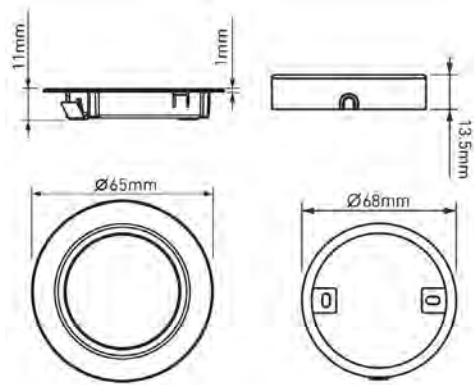

Routing diameter: Ø60mm for recessed installation

Hype TrioTone® LED Light - (3000K, 4000K, 5000K)

CODE	LUMENS	WATTAGE	VOLTAGE	QTY	DRIVER	RRP
SE21100	170-190 lm	2 W	24V	1	Required	£22.93
SE21100K3	170-190 lm	6 W	24V	3	6W Included	£87.90

Cables, Connectors & Accessories

CODE	DESCRIPTION	RRP
SE9009	2500mm Extension Cable	£3.94
SE970980	Black Bezel & Collar	£6.43