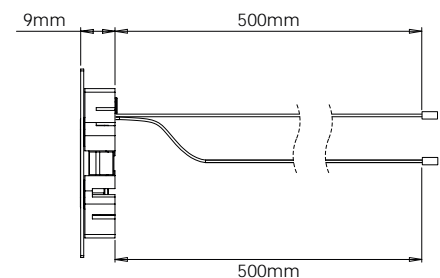

Routing diameter: Ø44mm

Luce TrioTone® LED Square Plinth Light - **3000K, 4000K, 5000K**

CODE	LUMENS	WATTAGE	VOLTAGE	QTY	DRIVER	RRP
SE15090T0	20 lm	0.6 W	24V	1	Required	£9.60
SE15090T4	20 lm*	2.4 W	24V	4	6W Included	£57.14

*Per fitting