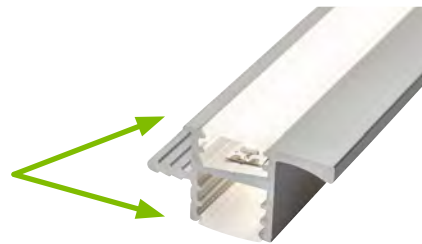

Manta - Integrated Handleless profile - Cool White (4500K)

CODE	LENGTH	LUMENS	WATTAGE	VOLTAGE	QTY	DRIVER	RRP
SE27012CO	361mm	503 lm	6.4 W	24V	1	Required	£35.82
SE27412CO	761mm	1070 lm	14.3 W	24V	1	Required	£58.12
SE27512CO	861mm	1225 lm	15.4 W	24V	1	Required	£62.99
SE27712CO	1161mm	1606 lm	21.1 W	24V	1	Required	£81.37