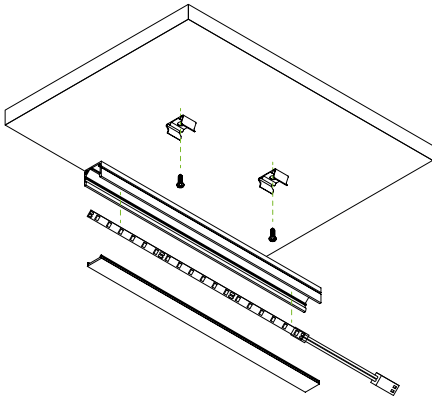

Application

Stick the flexible LED strip inside the profile with the pre-applied 3M VHB tape. Slide on the cover and slot in the end caps. Push the profile into the the mounting brackets to hold in place.