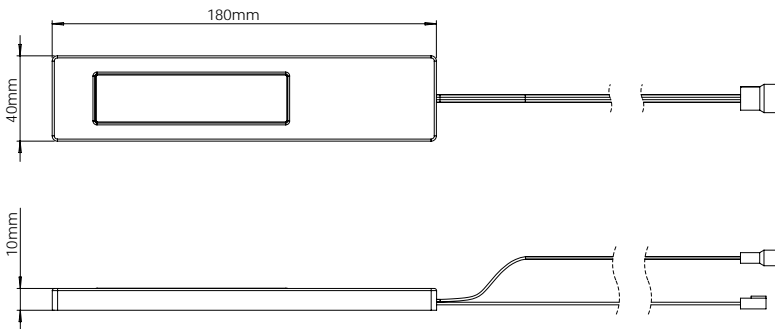

Set the colour temperature of each fitting on installation to suit the worktop, style or personal preference

Magnetic bezel - provides simple installation and conceals fixings for a seamless finish

TrioTone® switch - a simple slider located on the side of the main light unit (magnetic bezel removed)