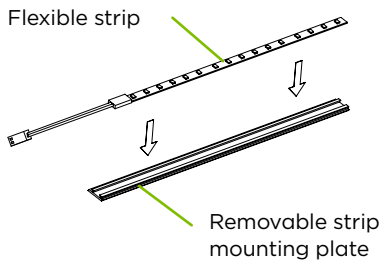

Application

The small form factor of the Vector profile discreetly installs under the worktop edge. Apply a flexible LED strip along the removable panel then click back into place.

Installation is simple peel and stick with the pre-applied high bond backing tape.

Build the lighting run using the additional range of corner accessories available to guide continuous illumination around the edge of units.