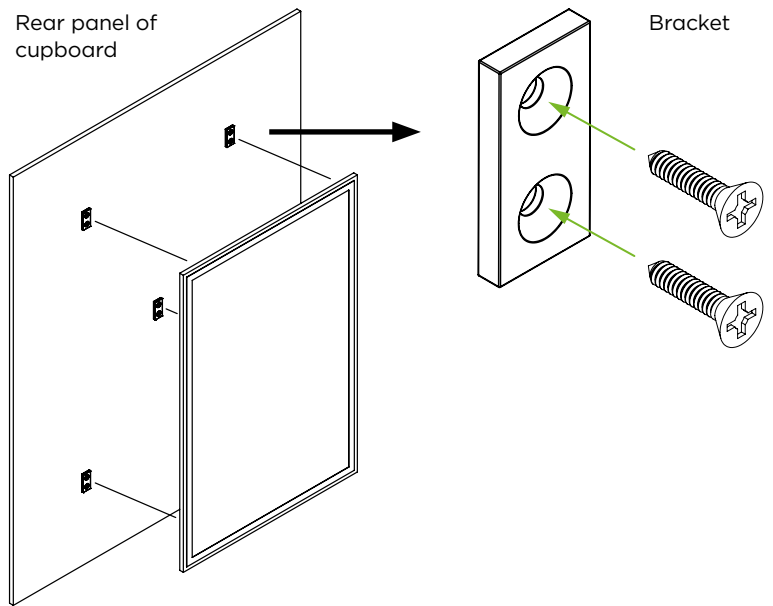

Application

The Expanse is designed to cover the entire rear panel of a cabinet, flooding the interior with backlit illumination. Installation is seamless with a simple magnetic bracket system to hold the panel in place.

Expanse Pro - CCT LED Illuminated Back Panel (2700K - 6000K)

CODE	SIZE	LUMENS	WATTAGE	VOLTAGE	CABLE	RRP
SE14192P0	463 x 523 x 9.5mm	2265 lm	24 W	24V	1500mm	£116.48
SE14292P0	563 x 523 x 9.5mm	2960 lm	28 W	24V	1500mm	£121.96
SE14092P0	460 x 680 x 9.5mm	1300 lm	13 W	24V	1500mm	£138.61
SE14392P0	463 x 686 x 9.5mm	2665 lm	28 W	24V	1500mm	£123.59
SE14492P0	563 x 686 x 9.5mm	2919 lm	28 W	24V	1500mm	£127.43

Expanse - Natural White LED Illuminated Back Panel (4000K)

CODE	SIZE	LUMENS	WATTAGE	VOLTAGE	CABLE	RRP
SE14092N0	680 x 460 x 10mm	1300 lm	13W	24V	1500mm	£117.83