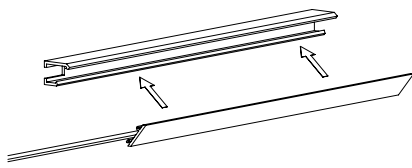

Application

The small form factor of the Vector profile discreetly installs under the worktop edge. Apply a flexible LED strip along the removable panel then click back into place.

Installation is simple peel and stick with the pre-applied high bond backing tape.

Build the lighting run using the additional range of corner accessories available to guide continuous illumination around the edge of units.