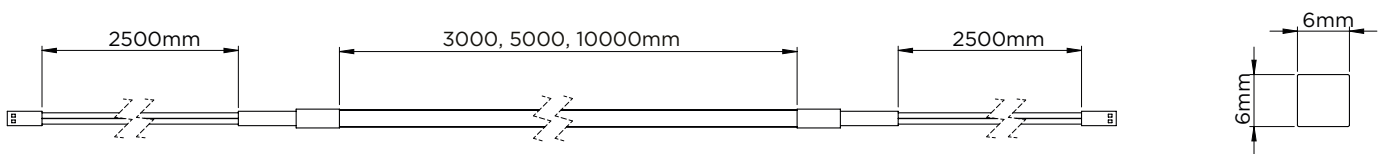

Natural White - 4000K | 320 LED/m

CODE	LENGTH	LUMENS	WATTAGE	VOLTAGE	RRP
SE040024NDNO	3000mm	600lm/m	6W/m	24V	£69.54
SE040014NDNO	5000mm	600lm/m	6W/m	24V	£97.00
SE040034NDNO	10,000mm	600lm/m	6W/m	24V	£189.16

Warm White - 3000K | 320 LED/m

CODE	LENGTH	LUMENS	WATTAGE	VOLTAGE	RRP
SE040024NDWO	3000mm	600lm/m	6W/m	24V	£69.54
SE040014NDWO	5000mm	600lm/m	6W/m	24V	£97.00
SE040034NDWO	10,000mm	600lm/m	6W/m	24V	£189.16