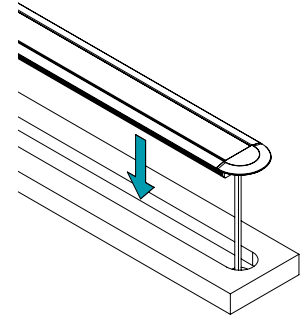

Step 3: Lay the Linia into a pre-routed channel, sitting flush to the surface