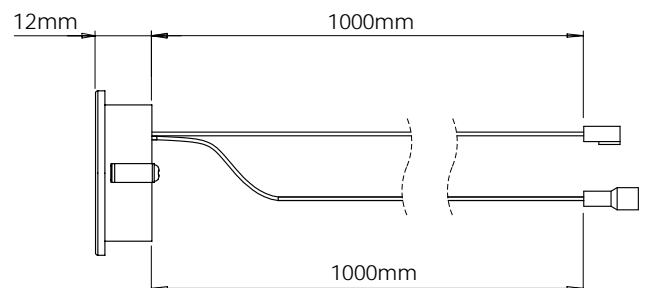

- A sleek and striking plinth light
- Large 35mm diameter and stainless steel rim
- Correlated Colour Temperature (CCT) allows the perfect light temperature selection and transition from warm to cool white temperatures
- Fully diffused lens - no visible LEDs
- Fittings can be daisy chained for simple installation
- IP20 rated - protected against solid objects over 12mm (e.g. fingers) and protected against water drops at a 15 degree angle from the vertical
- Activate and control with the CCT Receiver and Remote Control, or Titan Smart Kinetic Driver (sold separately) and Free Link Sensio App