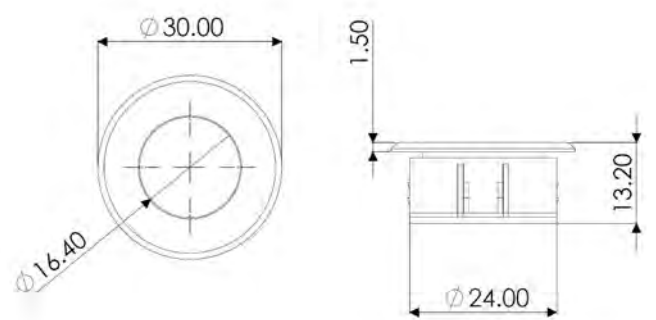

Routing diameter: Ø25mm

* Zone 2 - the area stretching to 60cm outside of the bath or shower and 60cm from water outlet of sink.

Halo TrioTone® Plinth Light - **(3000K, 4000K, 5000K)**

CODE	FINISH	LUMENS	WATTAGE	VOLTAGE	QTY	DRIVER	RRP
SE150000	Stainless Steel	32-35 lm	0.5 W	24V	1	Required	£10.07
SE150004	Stainless Steel	32-35 lm PF*	2 W	24V	4	6W Included	£62.64
SE150080	Black	32-35 lm	0.5 W	24V	1	Required	£10.22
SE150084	Black	32-35 lm PF*	2 W	24V	4	6W Included	£65.54

*PF = Per fitting