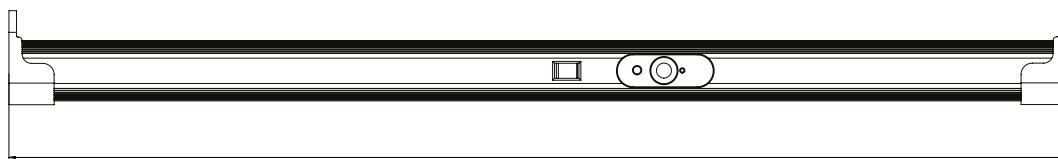

562/962mm

Alto LED Wardrobe Rail Light - **Natural White (4500K)**

CODE	LENGTH	LEDS	LUMENS	WATTAGE	QTY	RRP
SE53202C0	962mm	19pcs	95 lm	1 W	1	£103.14

Minimum Order Quantity (MOQ) of 200 units applies

Cables, Connectors & Accessories

CODE	DESCRIPTION	RRP
03.2005.0800	USB adapter with 5m USB to pin cable	£12.60