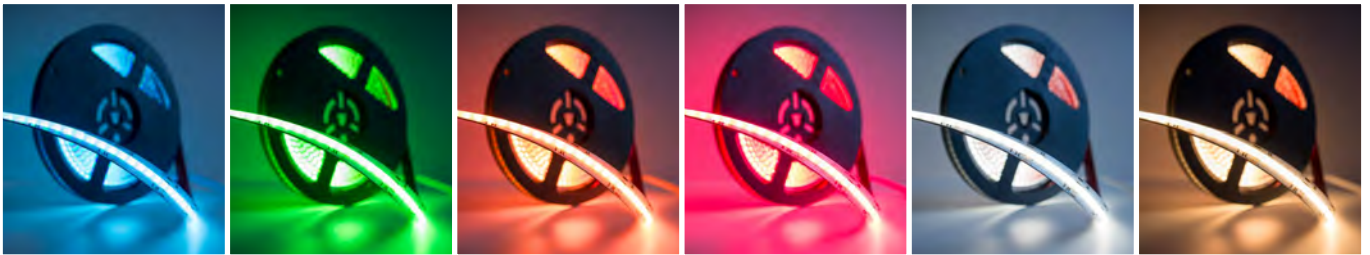

2 colour modes deliver a choice of RGB or CCT adjustable white