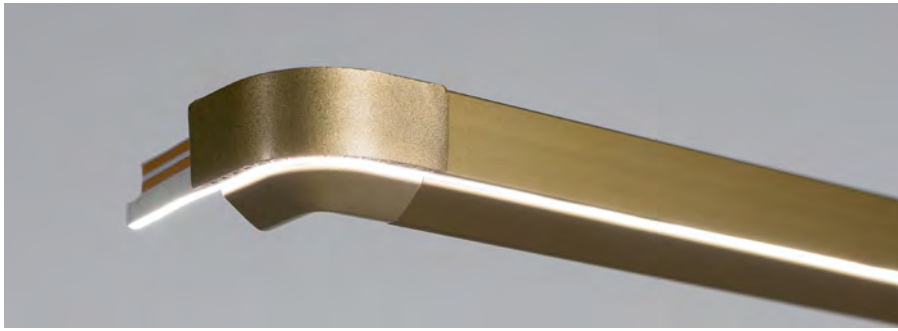

SE97790
End Cap
Set

Edge

Unique Profile for Handleless Kitchens & Plinths

NEW

- Provides protection of the flexible strip light when hands go to open drawers and cupboards
- Designed specifically for the Razor X and Razor X Pro LED flexible strip
- Easy push-fit installation of the flexible strip into the u-shaped channel
- Dual application either under worktops or on plinth boards
- VHB (Very High Bond) adhesive tape backing for secure installation
- Supplied in easy to transport 1m lengths, including cable tidy and locking connector
- Unique locking mechanism allows profiles to be joined together for longer runs of light
- Accessories available to allow seamless light around internal and external corners
- IP Rating: IP20