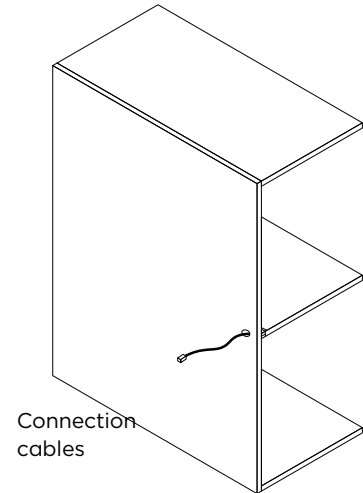

Application

Illuminate both above and below the shelf. Simply lay separate lengths of the flexible LED strip into either side of the dual channel design.

The diffused covers slide into place over each channel to provide symmetrical, even lighting up and down the back of the cabinet.

Discreetly power the flexible strips by passing the connection cables through the back of the cabinet and concealing a slimline Titan driver behind.