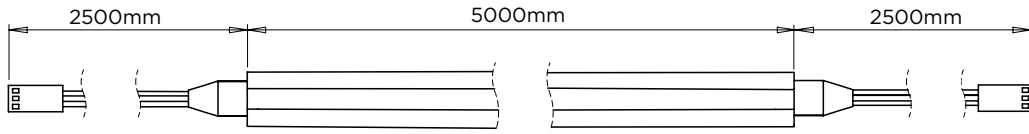

Flex with Polar X Pro - **Surface Mount or Recess** | CCT 2700-6500K | 512 LED/m

CODE	COLOUR	LENGTH	LUMENS	WATTAGE	VOLTAGE	RRP
SE070003NDPO	Black	13mm x 5000mm	580lm/m	6W/m	24V	£140.84
SE070004NDPO	White	13mm x 5000mm	580lm/m	6W/m	24V	£141.32
SE070007NDPO	Black	19mm x 5000mm	580lm/m	6W/m	24V	£142.07