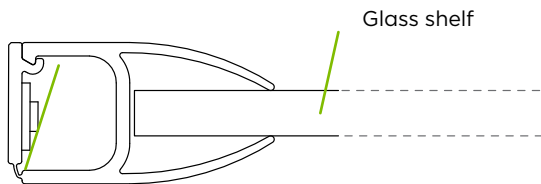

Application

Apply the flexible LED strip to the rear flap on the Glow profile, which then simply folds to click shut - positioning the light shining directly forward through glass shelving.

The front of the profile features a flexible grip to fit shelving from 4-8mm thick. Simply slot the Glow profile onto the back of the shelf.

Flexible strip (not included)

Compatible with the Ion 5 or Neutron Flexible Strip

Glow - Glass Shelf Clip Profile

CODE	DESCRIPTION	LENGTH	RRP
SE190790	Shelf Clip Profile	1000mm	£13.81