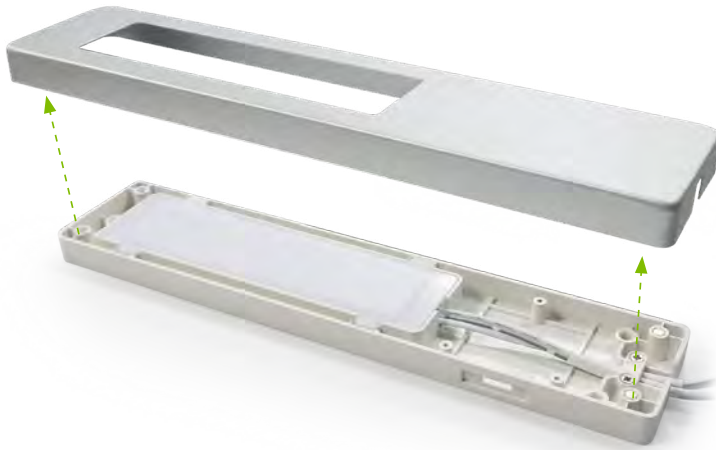

Cables, Connectors & Accessories

CODE	DESCRIPTION	RRP
SE9009	2500mm Extension Cable	£3.94

Ark Pro

CCT LED Under Cabinet Light

- Ideal for under cabinet lighting
- Removable front bezel provides simple installation, hidden fixings and a sleek finish
- Multiple fittings can be daisy chained for easy installation
- Correlated Colour Temperature (CCT) allows the perfect light temperature selection and transition from warm to cool white temperatures
- Diffused light panel - no visible dots
- Dimmable
- High light output - CRI : 90
- Control with the CCT Receiver and Remote Control, or Titan Smart Kinetic Driver and Link Sensio App (sold separately)