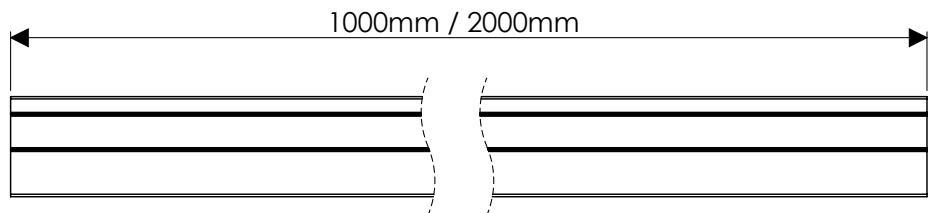

Fino - Surface Mounted Profile

CODE	FINISH	LENGTH	DESCRIPTION	RRP
SE981120	Aluminium	1000mm	Profile, Mounting Brackets & End Caps (L&R)	£10.95
SE981180	Black	1000mm	Profile, Mounting Brackets & End Caps (L&R)	£16.28
SE981220	Aluminium	2000mm	Profile, Mounting Brackets & End Caps (L&R)	£22.66
SE981280	Black	2000mm	Profile, Mounting Brackets & End Caps (L&R)	£33.36
SE981320	Aluminium	2500mm	Profile, Mounting Brackets & End Caps (L&R)	£24.84
SE981380	Black	2500mm	Profile, Mounting Brackets & End Caps (L&R)	£34.30

Cables, Connectors & Accessories

CODE	DESCRIPTION	RRP
SE982050	Fino Aluminium End Cap Set	£1.16
SE982080	Fino Black End Cap Set	£1.20
SE981050	Fino Mounting Bracket Set	£1.28

SE982050
Aluminium
End Cap
Set

SE982080
Black
End Cap
Set

SE981050
Mounting
Bracket
Set