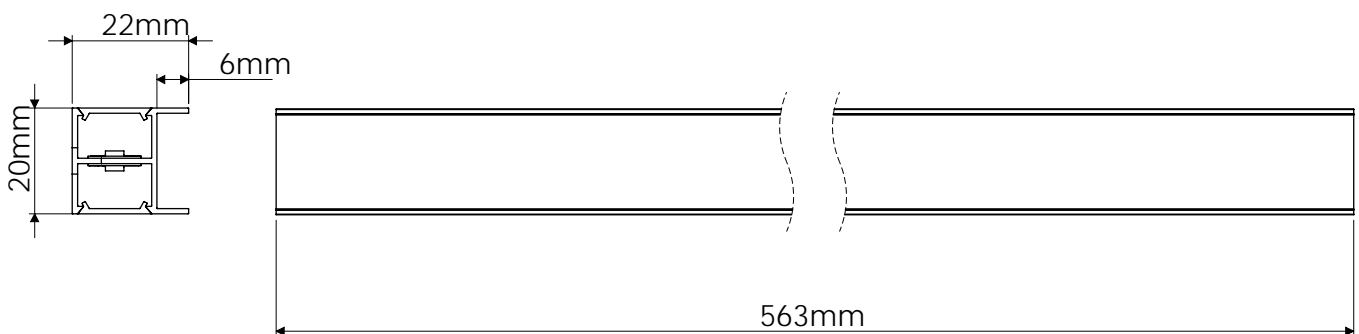

Genoa Integrated LED Shelf Profile - Cool White (4500K)

CODE	LENGTH	LUMENS	WATTAGE	VOLTAGE	QTY	DRIVER	RRP
SE18592C0	563 mm	500 lm	8.9 W	24V	1	Required	£42.36