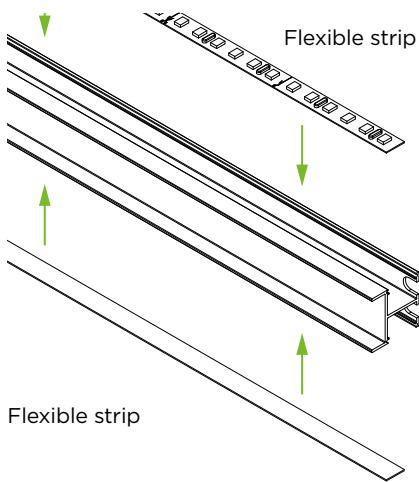

Application

Illuminate both above and below the shelf. Simply lay separate lengths of the flexible LED strip into either side of the dual channel design.

The diffused covers slide into place over each channel to provide symmetrical, even lighting up and down the back of the cabinet.

Discreetly power the flexible strips by passing the connection cables through the back of the cabinet and concealing a slimline Titan driver behind.