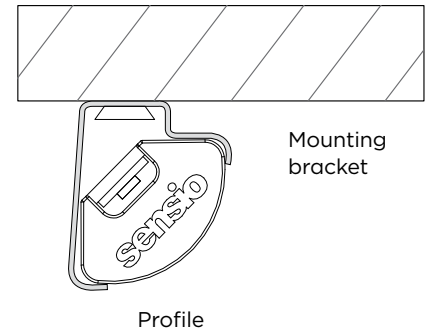

Application

The Adapt shines light down and forwards. Simply cut to length, fit the flexible strip inside, click the cover closed and slot in the end caps. Push the profile housing into the the mounting brackets to hold in place.

The Adapt is one simple unit with a diffused cover which clicks open and closed.

The Adapt is one simple unit with a diffused cover which clicks open and closed.