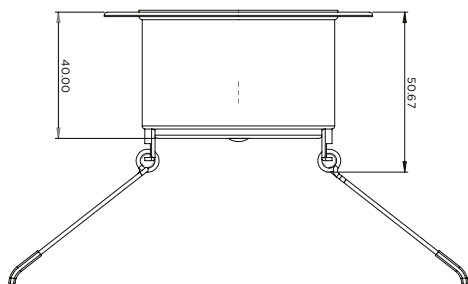

Routing diameter: Ø60mm

Cara - IP65 Fire Rated LED Downlight - Natural White

CODE	WATTAGE	VOLTAGE	QTY	RRP
SE62099N0	5W	240V	1	£15.96

Cara Downlight Bezel Accessory

CODE	FINISH	RRP
SE630970	Black	£5.58
SE630910	Chrome	£5.58