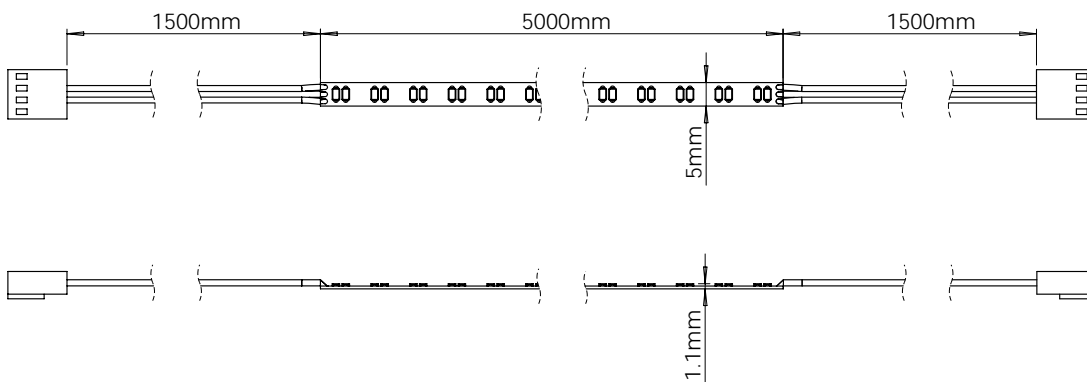

2500mm Driver Connection Cable (SE113990) is required to run the Ion 8 (sold separately)

Ion 5

CCT Flexible LED Strip

- Cousin to the wider Ion 8, Ion 5 benefits from a slimmer width at just 5mm
- Correlated Colour Temperature (CCT) allows the perfect light temperature selection and transition from warm to cool white temperatures
- Supplied with pre-soldered, 1500mm driver connection cables with a 4-pin connector at each end of the strip.
- Can be cut to length (at 50mm intervals) with both ends of the strip being utilised
- Compatible with Sensio CCT Receiver and Universal Remote Control or the Titan Smart Kinetic Driver to control, zone and dim the lights
- VHB (Very High Bond) adhesive tape backing for secure installation
- Supplied in a 5m reel
- Compatible with both the Universal and Micro-Lines Profile ranges