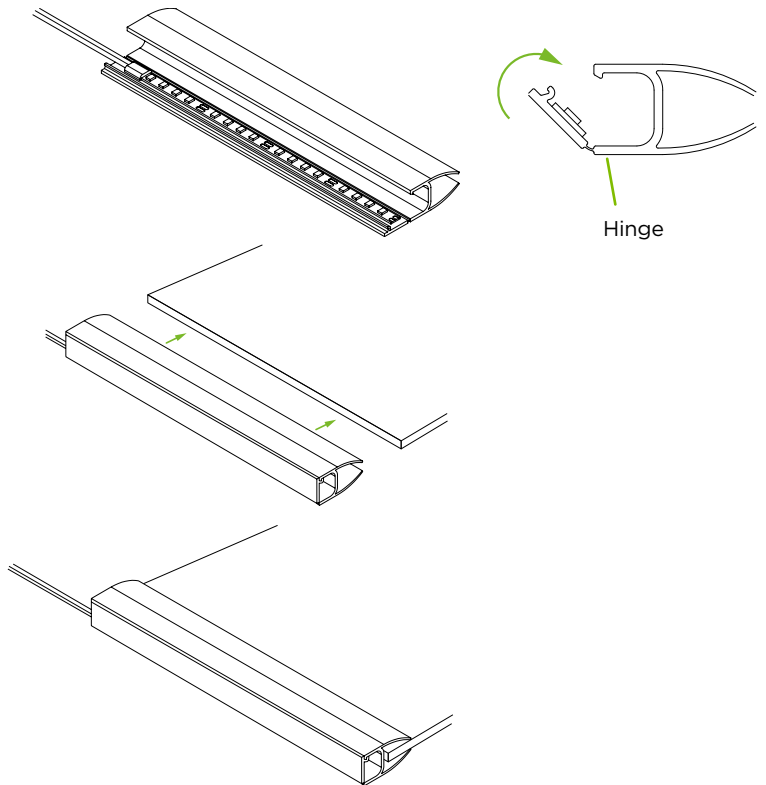

Glow

Glass Shelf Clip Profile

Registered Design Right - 6077032

- An inconspicuous solution to transform the appearance and functionality of feature cabinets as well as practical convenience lighting to locate items in a cupboards
- Part of the Micro-Lines range of profiles which have been designed for flexible strips that are 5mm in width or below
- Emits relaxing mood lighting that flows out into the kitchen when used on glass feature shelves
- Features an innovative living hinge allowing the two parts of the profile to stay attached when the flexible strip is installed and making it simple to clip the two sections back together
- Can be cut to size
- Fits 4-8mm glass shelves
- Attaches to the back of the shelf with a simple push-fit

Application

Apply the flexible LED strip to the rear flap on the Glow profile, which then simply folds to click shut - positioning the light shining directly forward through glass shelving.

The front of the profile features a flexible grip to fit shelving from 4-8mm thick. Simply slot the Glow profile onto the back of the shelf.

Flexible strip (not included)

Compatible with the Ion 5 or Neutron Flexible Strip

Glow - Glass Shelf Clip Profile

CODE	DESCRIPTION	LENGTH	RRP
SE190790	Shelf Clip Profile	1000mm	£13.81

Vector

Slim Handleless Profile