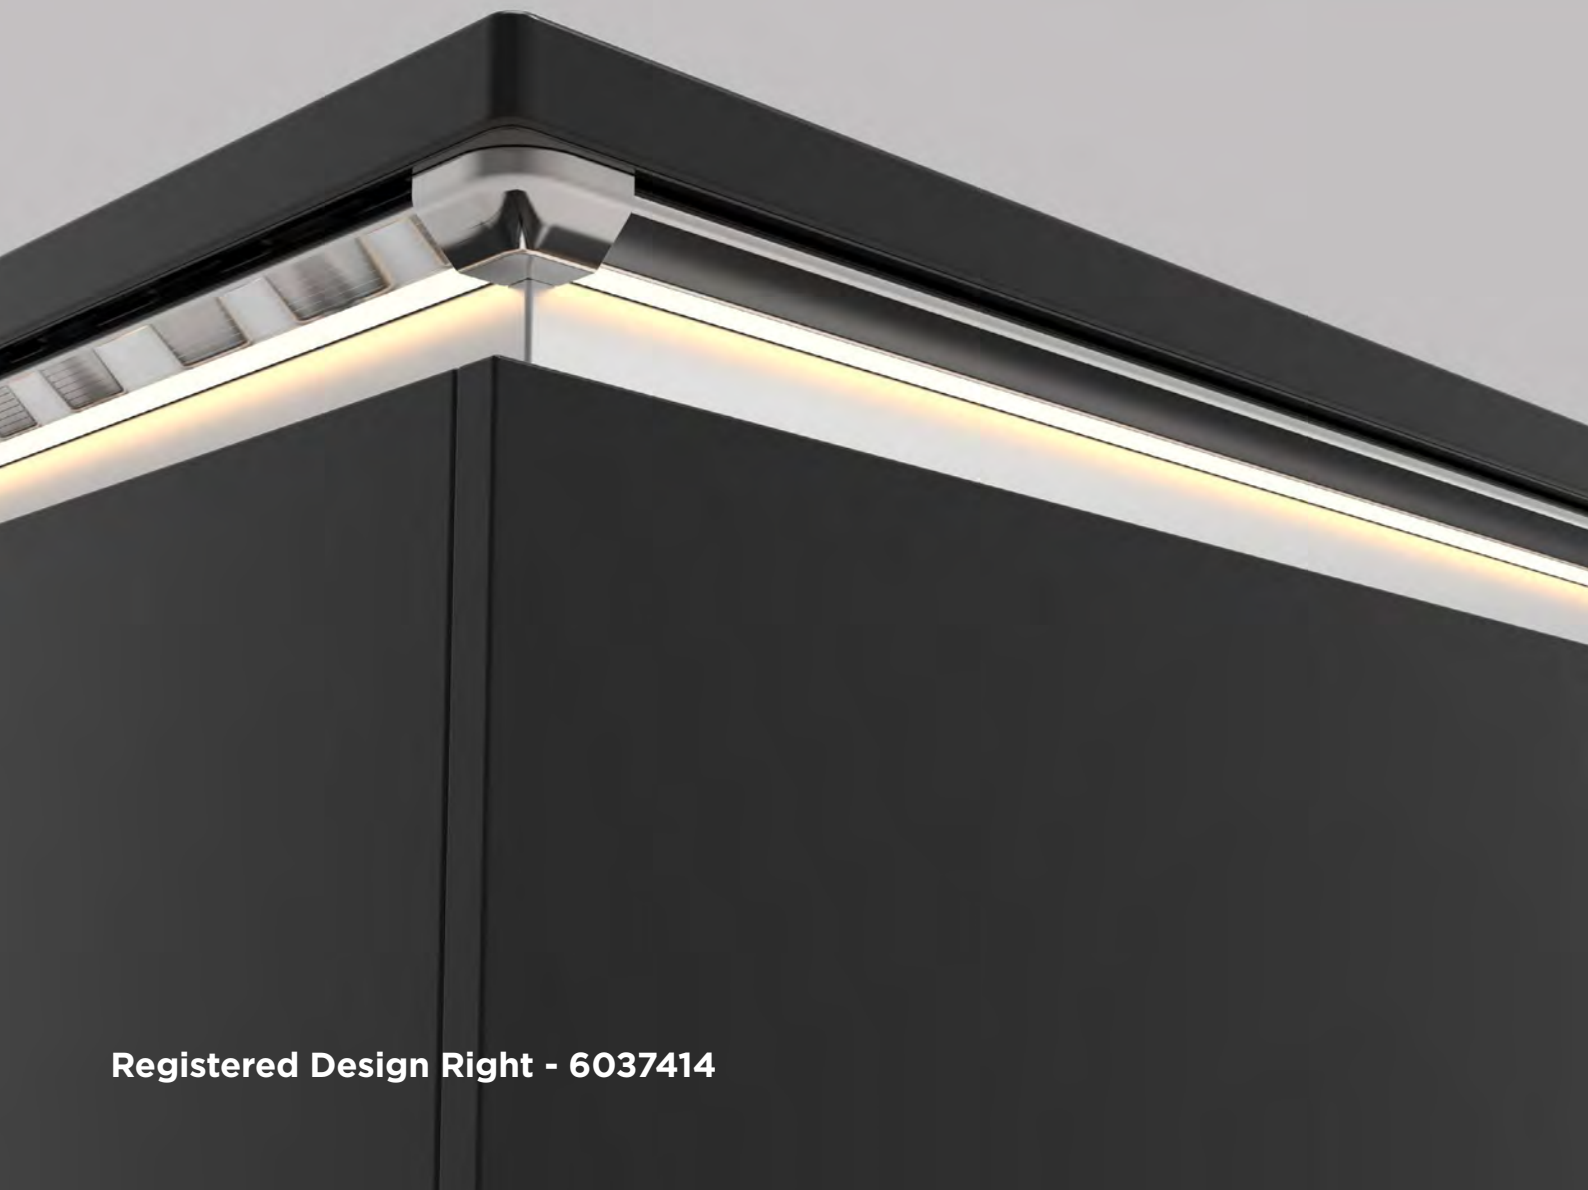

Registered Design Right - 6037414

- Designed to sit just below the lip of the worktop to illuminate the handleless channel
- Provides protection of the flexible strip light when hands go to open drawers and cupboards
- Produces an even spread of light with no visible LED points from the flexible strip
- Part of the Universal range of profiles which are compatible with any of the Sensio flexible strip range
- Supplied with 2 end caps (additional end caps sold separately)
- Corner connectors sold separately