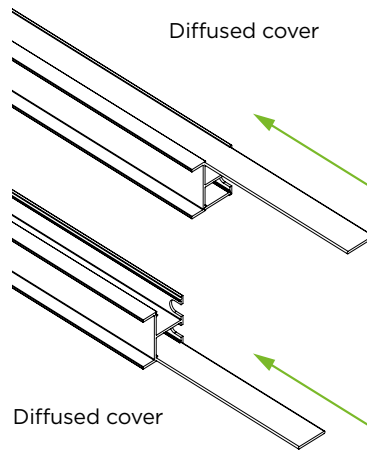

Application

Illuminate both above and below the shelf. Simply lay separate lengths of the flexible LED strip into either side of the dual channel design.

The diffused covers slide into place over each channel to provide symmetrical, even lighting up and down the back of the cabinet.

Discreetly power the flexible strips by passing the connection cables through the back of the cabinet and concealing a slimline Titan driver behind.