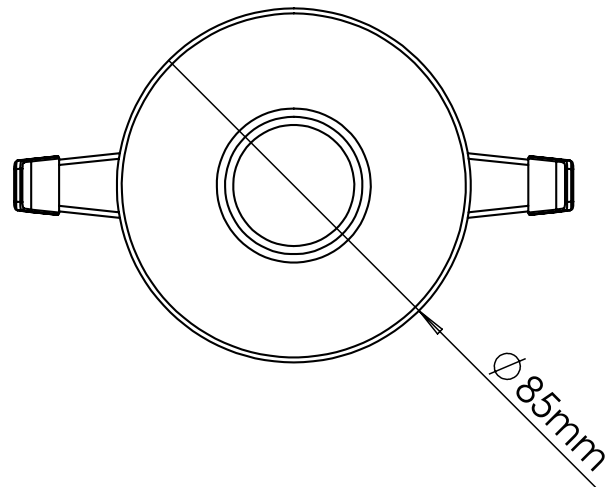

Ensure 85mm clearance in the ceiling cavity. Our TrioTone® downlight features an integrated driver and quick connector for efficient installation. Simply connect the power and set the light temperature preference.