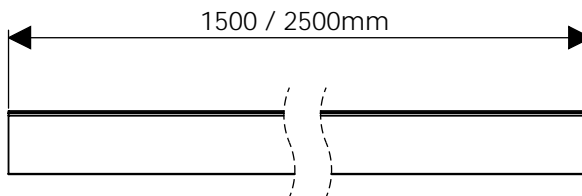

Compatible with the Ion 5 or Neutron Flexible Strip

Vector - Slim Handleless Profile

CODE	LENGTH	DESCRIPTION	RRP
SE181700	1500mm	Profile & End Caps (L&R)	£20.18
SE181800	2500mm	Profile & End Caps (L&R)	£30.54

Cables, Connectors & Accessories

CODE	DESCRIPTION	RRP
SE982950	Vector Internal Corner Connector	£5.53
SE981950	Vector External Corner Connector	£5.53
SE983950	*Vector Installation Aid	£1.20
SE993950	Vector End Caps	£1.28

SE981950
External
Corner
Connector

SE982950
Internal
Corner
Connector

SE983950
Installation
Aid

SE993950
End Caps

*The Vector installation aid is required to apply the profile around a corner. (sold separately)