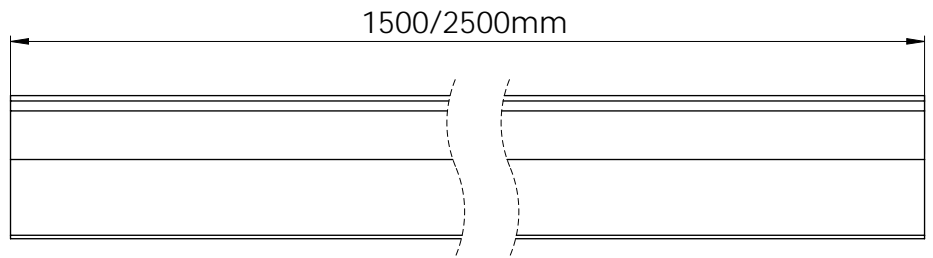

Compatible with all flexible strips

Contour - Under Worktop Handleless Profile

CODE	DESCRIPTION	LENGTH	RRP
SE98210	Profile & End Caps (L&R)	1500mm	£27.46
SE98220	Profile & End Caps (L&R)	2500mm	£45.76

Cables, Connectors & Accessories

CODE	DESCRIPTION	RRP
SE97890	Contour Internal Corner Connector	£4.80
SE97990	Contour External Corner Connector	£4.80
SE97790	Silver Contour End Cap Set	£3.94

SE97790
End Cap
Set