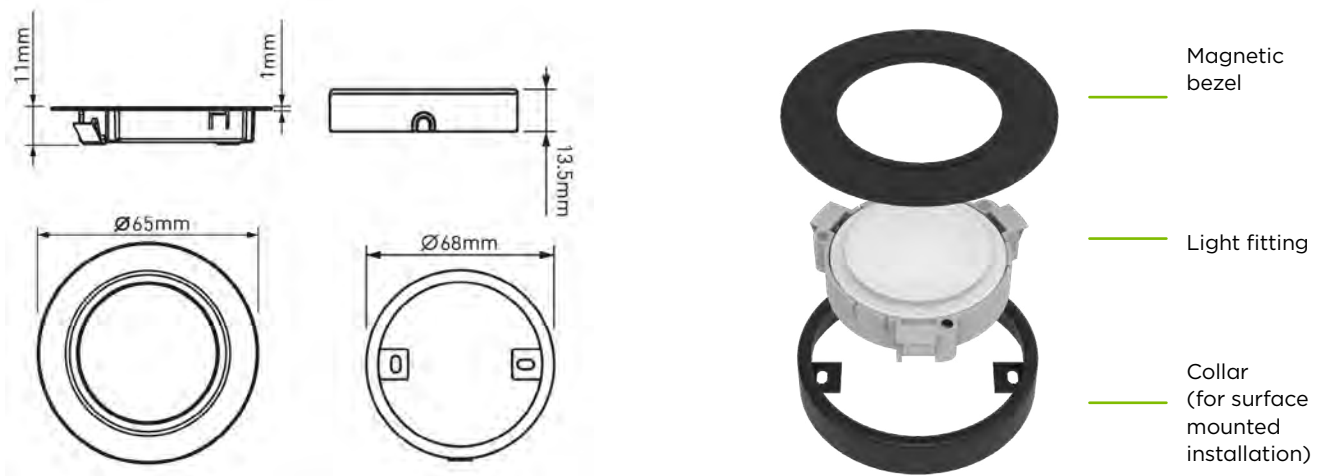

Cables, Connectors & Accessories

CODE	DESCRIPTION	RRP
SE90010	2500mm CCT Extension Lead	£5.46
SE911980	Black Bezel	£5.02

Hype R Pro

CCT LED Surface / Recessed Spot Light

Registered Design Right - 6117745

- Position every 500mm for a stylish, stainless steel feature under cabinet light
- Correlated Colour Temperature (CCT) allows the perfect light temperature selection and transition from warm to cool white temperatures
- Removable collar allows for both mounted and recessed fitting
- Stainless steel bezel can be removed and replaced with the black bezel and collar (sold separately)
- Quick Connect port on the back of the fitting for easy installation
- Superb, lumen output
- Diffused light panel - no visible LED dots
- Control with the CCT Receiver and Remote Control, or Titan Smart Kinetic Driver and Link Sensio App (sold separately)