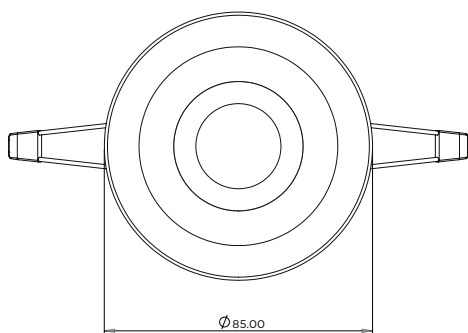

Routing diameter: Ø60mm

Cara - IP65 Fire Rated LED Downlight - Natural White

CODE	WATTAGE	VOLTAGE	QTY	RRP
SE62099N0	5W	240V	1	£15.96

Cara Downlight Bezel Accessory

CODE	FINISH	RRP
SE630970	Black	£5.58
SE630910	Chrome	£5.58