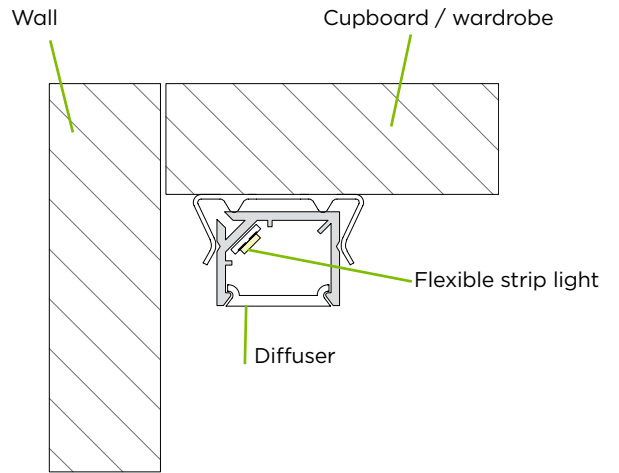

The flexible strip sits along the back corner of the profile, emitting light downwards through the diffuser.