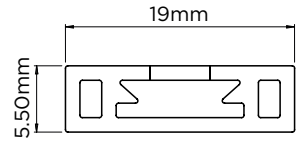

Flex with Polar X Pro - **Surface Mount or Recess** | CCT 2700-6500K | 512 LED/m

CODE	COLOUR	LENGTH	LUMENS	WATTAGE	VOLTAGE	RRP
SE070003NDPO	Black	13mm x 5000mm	580lm/m	6W/m	24V	£140.84
SE070004NDPO	White	13mm x 5000mm	580lm/m	6W/m	24V	£141.32
SE070007NDPO	Black	19mm x 5000mm	580lm/m	6W/m	24V	£142.07