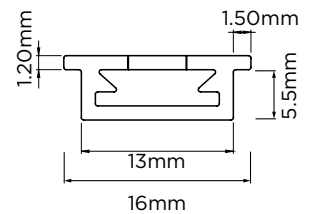

Flex with Polar X Pro - **Recessed** | CCT 2700-6500K | 512 LED/m

CODE	COLOUR	LENGTH	LUMENS	WATTAGE	VOLTAGE	RRP
SE070005NDPO	Black	16mm x 5000mm	580lm/m	6W/m	24V	£141.32
SE070006NDPO	White	16mm x 5000mm	580lm/m	6W/m	24V	£141.32