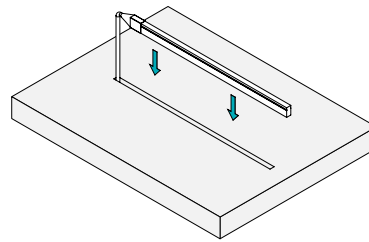

Recessed installation

Install with a push-fit application into a pre-routed channel for a seamless finish