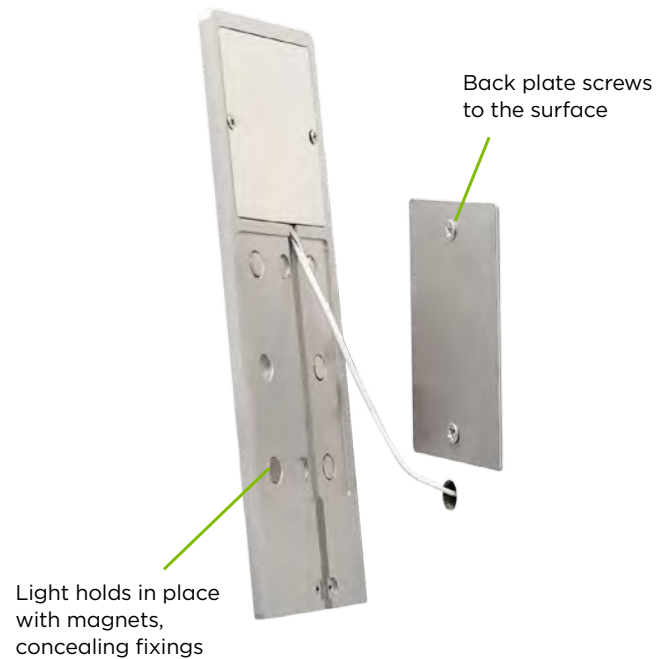

Astro TrioTone® Led Under Cabinet Light - (3000K, 4000K, 5000K)

CODE	FINISH	LUMENS	WATTAGE	VOLTAGE	QTY	DRIVER	RRP
SE11190T0.1	Brushed Aluminium	280-300 lm	4.8 W	24V	1	Required	£33.60
SE11190T3.1	Brushed Aluminium	280-300 lm	14.4 W	24V	3	15W Included	£122.16
SE11198T0.1	Black	280-300 lm	4.8 W	24V	1	Required	£35.93
SE11198T3.1	Black	280-300 lm	14.4 W	24V	3	15W Included	£126.90
SE11196T0.1	Brass	280-300 lm	4.8 W	24V	1	Required	£36.24
SE11196T3.1	Brass	280-300 lm	14.4 W	24V	3	15W Included	£129.19
SE11197T0.1	Copper	280-300 lm	4.8 W	24V	1	Required	£36.24
SE11197T3.1	Copper	280-300 lm	14.4 W	24V	3	15W Included	£129.19

Cables, Connectors & Accessories

CODE	DESCRIPTION	RRP
SE9009	2500mm Extension Cable	£3.94