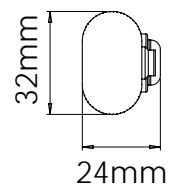

Alto LED Wardrobe Rail Light - **Natural White (4500K)**

CODE	LENGTH	LEDS	LUMENS	WATTAGE	QTY	RRP
SE53202C0	962mm	19pcs	95 lm	1 W	1	£103.14

Minimum Order Quantity (MOQ) of 200 units applies

Cables, Connectors & Accessories

CODE	DESCRIPTION	RRP
03.2005.0800	USB adapter with 5m USB to pin cable	£12.60