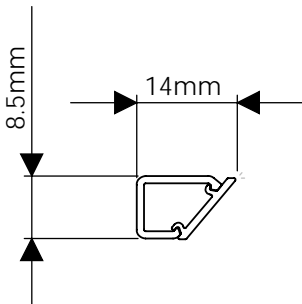

Compatible with the Ion 5 or Neutron Flexible Strip

Vector - Slim Handleless Profile

CODE	LENGTH	DESCRIPTION	RRP
SE181700	1500mm	Profile & End Caps (L&R)	£20.18
SE181800	2500mm	Profile & End Caps (L&R)	£30.54

Cables, Connectors & Accessories

CODE	DESCRIPTION	RRP
SE982950	Vector Internal Corner Connector	£5.53
SE981950	Vector External Corner Connector	£5.53
SE983950	*Vector Installation Aid	£1.20
SE993950	Vector End Caps	£1.28

SE981950
External
Corner
Connector

SE982950
Internal
Corner
Connector

SE983950
Installation
Aid

SE993950
End Caps

*The Vector installation aid is required to apply the profile around a corner. (sold separately)