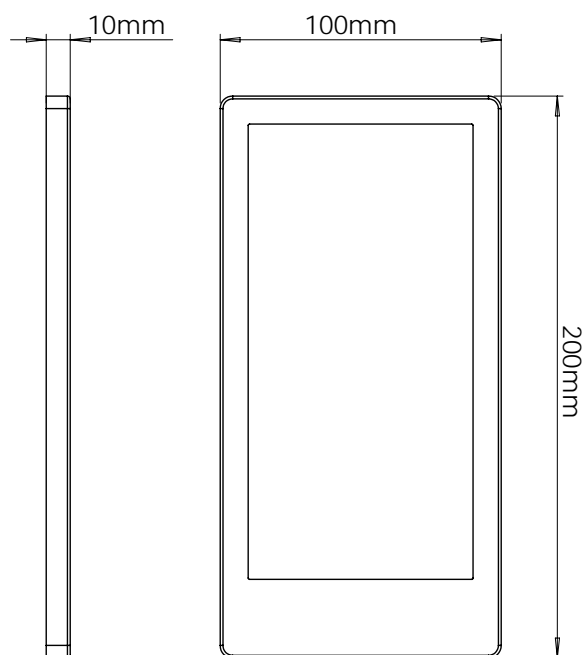

Set the colour temperature of each fitting on installation to suit the worktop, style or personal preference

Magnetic bezel slots over the light, concealing fixings and providing a seamless finish.

TrioTone® switch - a simple slider located on the main light unit (magnetic bezel removed)