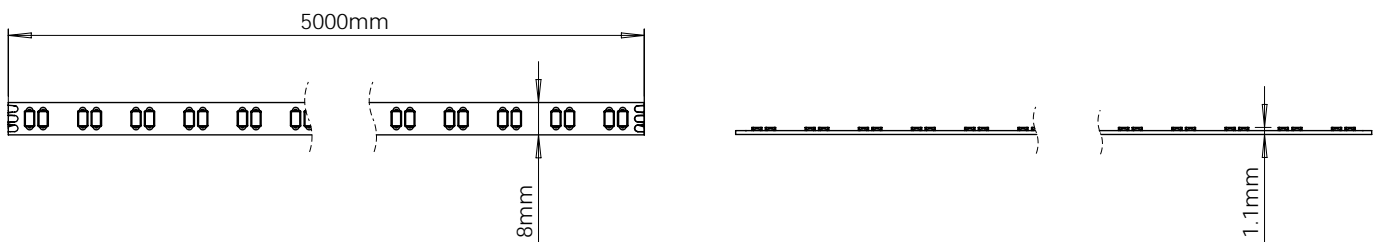

Accessories

CODE	ACCESSORY	RRP
SE900980	2500mm Razor X Driver Connection Cable Kit (Left&Right)	£6.72
SE210019A0	1500mm Razor X Interconnecting Cable	£3.21

Ion 8

CCT Flexible LED Strip

- Over four times the number of LEDs per metre than it's predecessor, Ion 8 greatly reduces the appearance of visible LEDs providing a premium light output
- Correlated Colour Temperature (CCT) allows the perfect light temperature selection and transition from warm to cool white temperatures
- Can be cut to length (every 50mm) and the whole reel can be utilised with the Ion Joining Clips (sold separately)
- Compatible with Sensio CCT Receiver and Universal Remote Control or the Titan Smart Kinetic Driver to control, zone and dim the lights
- VHB (Very High Bond) adhesive tape backing for secure installation
- Supplied in a 5m reel
- Compatible with the Universal Profile range