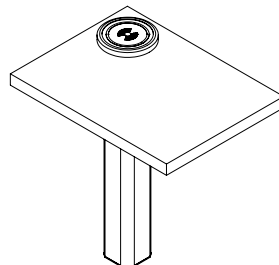

Slot in the SensioPod - Recess the SensioPod into the hole so that the ring sits flush to the surface.

SensioPod M / M Bluetooth

A sleeve houses the motorised mechanism and descends beneath the work surface. Additional space should be considered as the lower part is taller.