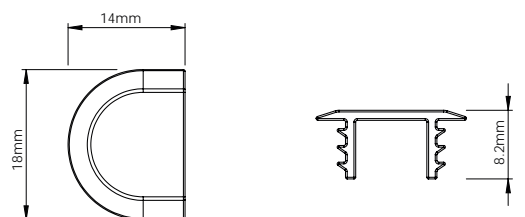

Zella - white diffusing profile

CODE	LENGTH	RRP
SE100019NDA0	1500mm	£8.35
SE100029NDA0	2500mm	£14.29