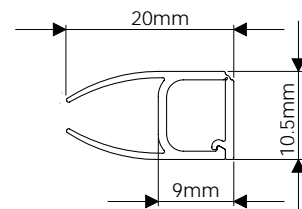

Application

This integrated edition of our popular Glow profile for glass shelving, is delivered with the flexible strip pre-installed for quick installation. Simply slot onto the back of the shelf and connect the power. See p77 for more information on the profile application.

Glow Glass Shelf Clip Illuminated Profile - **Cool White (5000K)**

CODE	LENGTH	WATTAGE	DRIVER	RRP
SE19089C0	500mm	2.1 W	Required	£24.07
SE19039C0	600mm	2.64 W	Required	£32.32
SE19079C0	1000mm	4.8 W	Required	£42.44

Glow Glass Shelf Clip Illuminated Profile - **Natural White (4500K)**

CODE	LENGTH	WATTAGE	DRIVER	RRP
SE19089N0	500mm	2.1 W	Required	£24.07
SE19079N0	1000mm	4.8 W	Required	£42.44

Glow Pro Glass Shelf Clip Illuminated Profile - **CCT (2700K - 6000K)**

CODE	LENGTH	WATTAGE	DRIVER	RRP
SE19079P02	500mm	2.7 W	Required	£27.92
SE19079P01	1000mm	6 W	Required	£46.40

*Length in table represents cabinet size

Cables, Connectors & Accessories

CODE	DESCRIPTION	RRP
SE772990	Single-Colour Receiver	£36.54
SE771990	CCT Receiver	£37.00
SE770390	Universal Remote	£42.50