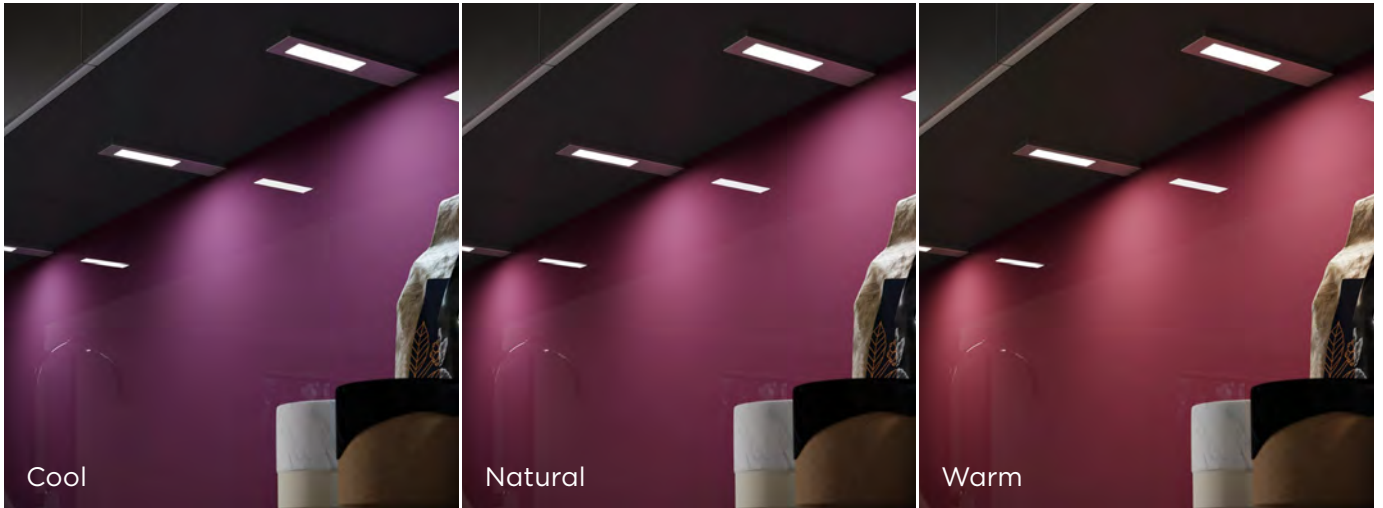

Set the colour temperature of each fitting on installation to suit the worktop, style or personal preference

Magnetic bezel - provides simple installation and conceals fixings for a seamless finish

TrioTone® switch - a simple slider located on the side of the main light unit (magnetic bezel removed)