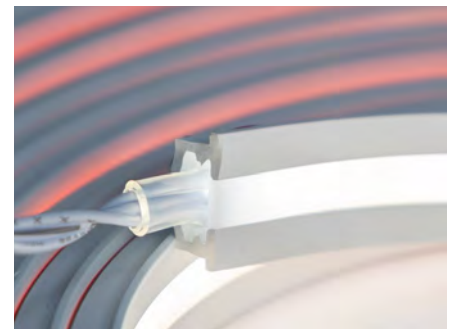

Recessed winged edition - Designed to conceal router imperfections and for a flush surface finish.