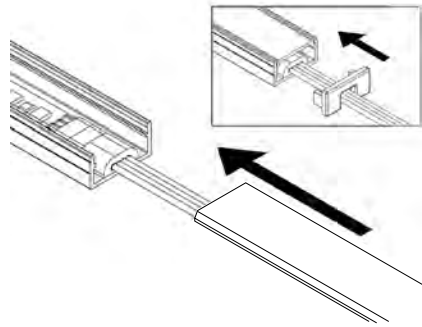

2: Slide the diffusing cover into place and then slot in the end caps, taking care to use the notched endcap over the power cable.