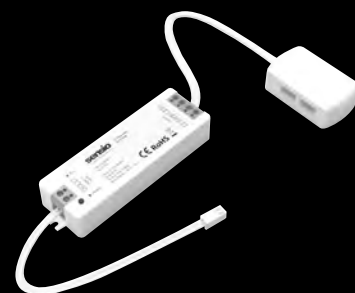

Advanced control options

Incorporate receivers and sensor extensions to increase the driver functionality.