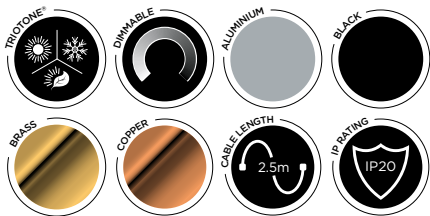

Astro TrioTone®

LED Under Cabinet Light

- Fully diffused with no visible LED 'dots'
- Super slimline design
- Brushed aluminium, black, brass or copper finish
- Magnetic mounting plate installation conceals fixings for a clean finish
- Ideal for under cabinet lighting
- TrioTone® technology allows you to select cool white, natural white or warm white with a flick of the switch on the back fitting
- Elongated design allows for vast spread of light across the worktop
- Suberb light output - CRI : 90
- Wide, 120° beam angle eliminates dark areas
- Simple to install
- Compatible with Sensio switches, single-colour receiver and Titan Smart Kinetic driver