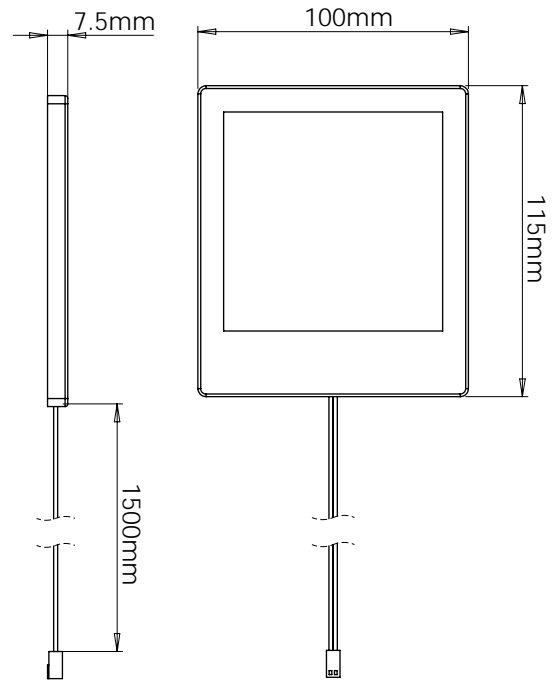

Horizon TrioTone® LED Spot Light - 3000K, 4000K, 5000K

CODE	LUMENS	WATTAGE	VOLTAGE	QTY	DRIVER	RRP
SE11095T0	250 lm	3.6 W	24V	1	Required	£21.48
SE11095T3	250 lm	10.8 W	24V	3	15W Included	£89.68

Cables, Connectors & Accessories

CODE	DESCRIPTION	RRP
SE9009	2500mm Extension Cable	£3.94
SE911980	Black Bezel	£5.02