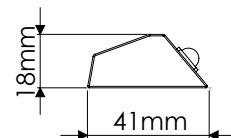

Incline LED Wardrobe Strip Light - **Natural White (4500K)**

CODE	LENGTH	LEDS	LUMENS	WATTAGE	QTY	RRP
SE20242CO	350mm	6pcs	27 lm	0.4 W	1	£105.04
SE20252CO	550mm	10pcs	48 lm	0.6 W	1	£107.87

Minimum Order Quantity (MOQ) of 250 units applies

Cables, Connectors & Accessories

CODE	DESCRIPTION	RRP
SE2007000	USB adapter with 5m USB to micro USB	£12.60