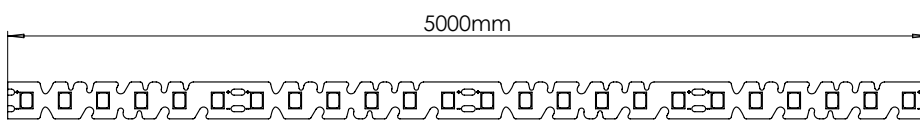

Sigma2 LED Flexible Strip - **Cool White (5000K), 120 LED/m**

CODE	LENGTH	LUMENS	WATTAGE	VOLTAGE	DRIVER	RRP
SE10855C0	5000mm	570 lm/m	4.8 W/m	24V	Required	£47.10
SE10855C1	5000mm	570 lm/m	4.8 W/m	24V	30W included	£90.71

Sigma2 LED Flexible Strip - **Natural White (4000K), 120 LED/m**

CODE	LENGTH	LUMENS	WATTAGE	VOLTAGE	DRIVER	RRP
SE10855N0	5000mm	575 lm/m	4.8 W/m	24V	Required	£47.10
SE10855N1	5000mm	575 lm/m	4.8 W/m	24V	30W included	£90.71

Sigma2 LED Flexible Strip - **Warm White (3000K), 120 LED/m**

CODE	LENGTH	LUMENS	WATTAGE	VOLTAGE	DRIVER	RRP
SE10855W0	5000mm	530 lm/m	4.8 W/m	24V	Required	£47.10
SE10855W1	5000mm	530 lm/m	4.8 W/m	24V	30W included	£90.71

Cables, Connectors & Accessories

CODE	DESCRIPTION	RRP
SE970750	1500mm Interconnecting cable	£5.74
SE970850	2500m Driver Connection Lead	£6.23
SE970950	Joining Clip	£1.97
SE9009	2500mm Extension Cable	£3.94