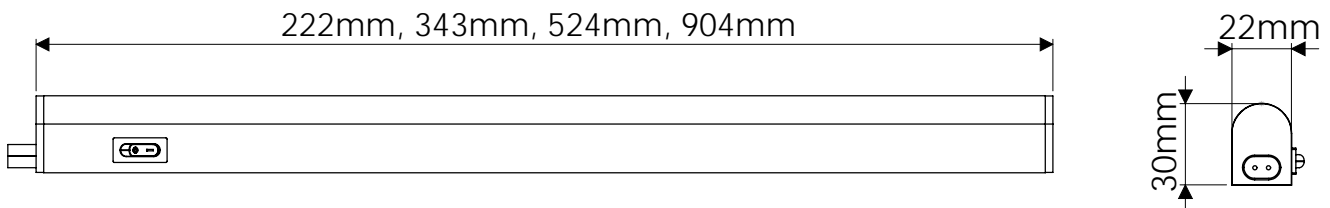

Axis

240V LED Strip Light

- Ideal for under cabinet task lighting
- Diffused casing - no visible LED dots
- Available in 4 lengths ranging between 222mm and 904mm
- Can be interlinked with the integrated connector to achieve the optimum run of light
- Supplied with 1500mm of bare ended mains cable for simple installation
- Can be wired into a mains wall switch for easy control or operated individually by a simple rocker switch
- Joining cables (sold separately) allow for corner connections and intermittent runs
- Available in natural white making it ideal for a range of kitchen styles

Axis 240V LED Strip Light - Natural White (4000K)

CODE	LENGTH	LUMENS	WATTAGE	VOLTAGE	QTY
SE10019N0	222 mm	300 lm	3 W	240V	1
SE10029N0	343 mm	500 lm	5 W	240V	1
SE10079N0	524 mm	800 lm	8 W	240V	1
SE10099N0	904 mm	1600 lm	16 W	240V	1

Cables, Connectors & Accessories

CODE	DESCRIPTION
SE101290	Joining Cable - 500mm