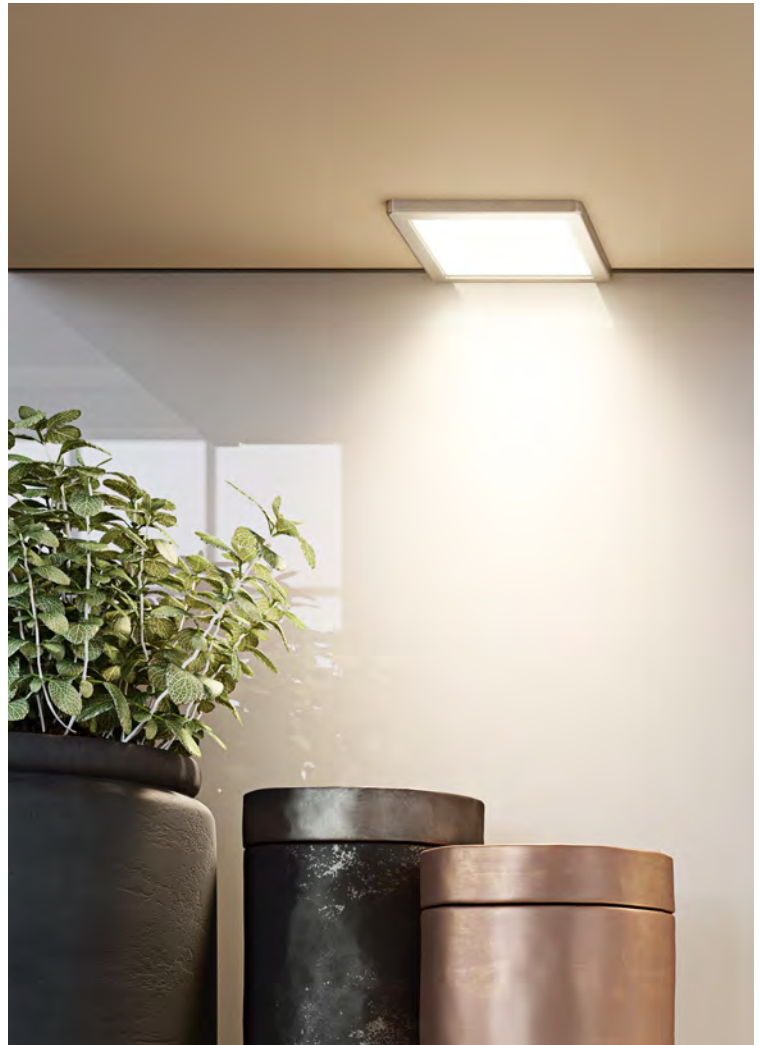

Plaza

LED Square Under Cabinet Light

- Stylish, slimline design
- Removable magnetic bezel conceals fixings for a sleek finish
- Innovative etched design completely diffuses light - no visible LED dots
- Superb, diffused light output - CRI : 90
- Ideal for under cabinet lighting
- Simple to install
- Compatible with all Sensio single-colour lighting controls
- Available in natural white making it ideal for a range of kitchen styles
- Kits supplied with a pre-wired, 13A 3pin plug and driver

Plaza LED Under Cabinet Light - **Natural White (4000K)**

CODE	LUMENS	WATTAGE	VOLTAGE	QTY	DRIVER
SE11090N0	250 lm	3.6 W	24V	1	Required
SE11090N3	250 lm	10.8 W	24V	3	15W Included

MOQ of 20 units applies

Cables, Connectors & Accessories

CODE	DESCRIPTION
SE9009	2500mm Extension Cable