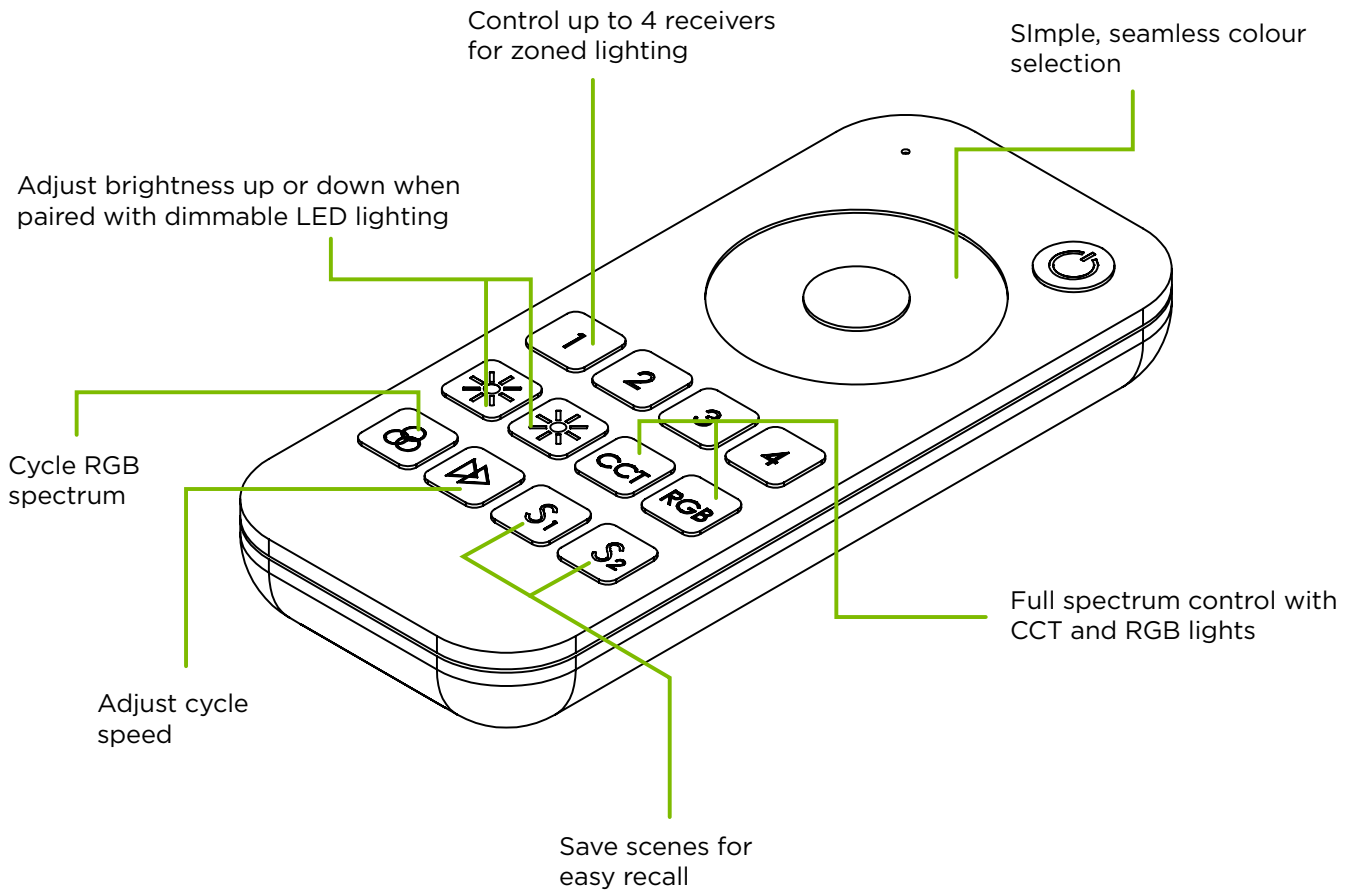

Universal Remote Control & Receivers

CODE	DESCRIPTION	NO. PORTS	RRP
SE770390	Universal Remote Control	-	£42.50
SE772990	Single Colour Receiver	4	£36.54
SE771990	CCT Receiver	4	£37.00
SE770990	RGB CCT Receiver	1	£43.73