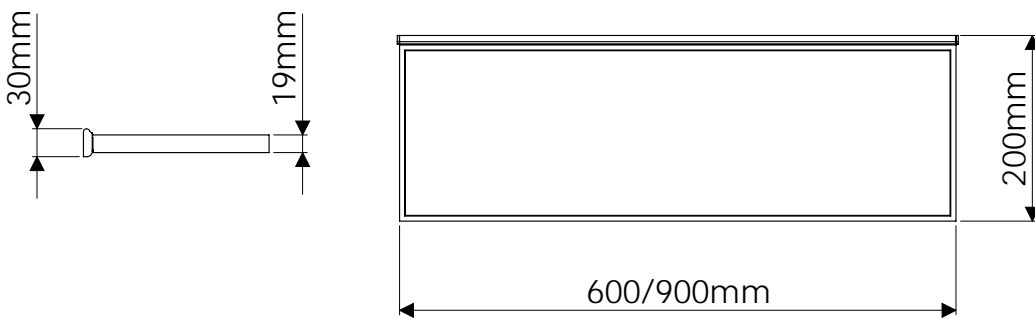

Full specification and pricing available on request

Torino

LED Wall Mounted Shelf

- Contemporary, illuminated feature wall shelf
- LEDs embedded within the frame creates a stunning glow as the light travels through the tempered glass
- Available in both black and silver finishes
- Available in two lengths (600mm & 900mm)
- Aluminium frame with tempered glass shelf
- Load bearing capacity 10kg