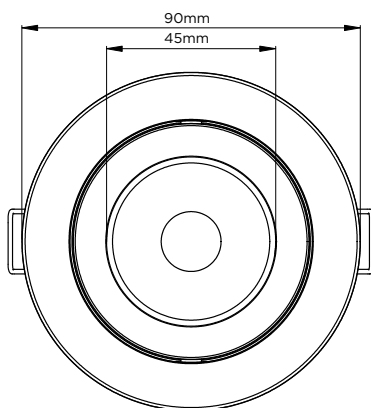

Routing diameter: Ø80mm