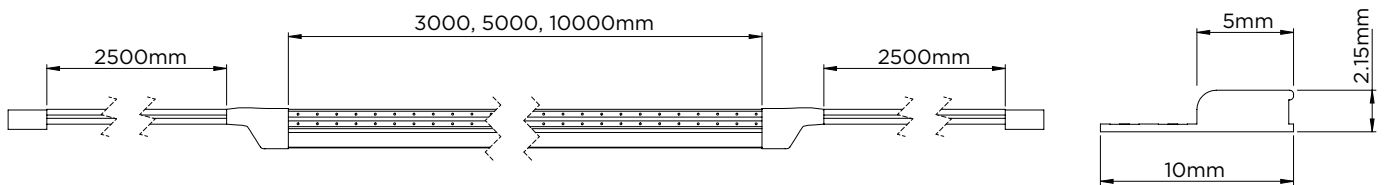

Natural White - 4000K | 512 LED/m

CODE	VHB	LENGTH	LUMENS	WATTAGE	VOLTAGE	RRP
SE21094NO	No	3000mm	200lm/m	6W/m	24V	£67.85
SE21095NO	No	5000mm	200lm/m	6W/m	24V	£114.48
SE21096NO	No	10,000mm	200lm/m	6W/m	24V	£218.23

Warm White - 3000K | 512 LED/m

CODE	VHB	LENGTH	LUMENS	WATTAGE	VOLTAGE	RRP
SE21094WO	No	3000mm	200lm/m	6W/m	24V	£67.85
SE21095WO	No	5000mm	200lm/m	6W/m	24V	£114.48
SE21096WO	No	10,000mm	200lm/m	6W/m	24V	£218.23

Accessories

CODE	ACCESSORY	RRP
SE900980	2500mm Razor X Driver Connection Cable Kit (Left&Right)	£6.72
SE210019A0	1500mm Razor X Interconnecting Cable	£3.21