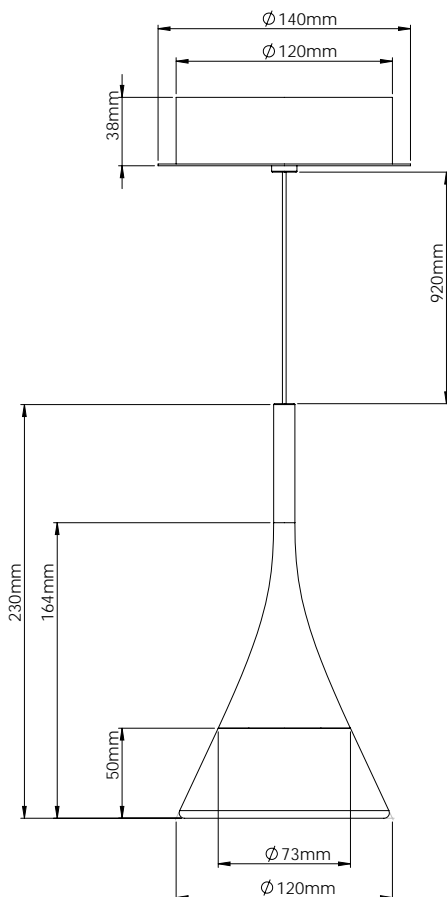

Zirconia

Crystal Cone Pendant Light

- Inject desirable mood lighting into your kitchen or bedroom with this exquisite droplet pendant
- Use above the kitchen island, dining table or in the bedroom
- Can be used in stylish clusters of 2 or 3 fittings
- 920mm stainless steel cable is adjustable
- Stylish chrome finish and clear base laced with floating crystals
- LED light reflects from each crystal giving sparkling effect
- 24 integrated LEDs
- IP44 rated - protected against solid objects over 12mm (e.g. fingers) and protected against water drops at a 15 degree angle from the vertical

Zirconia Crystal Cone Pendant Light - **Warm White (3000K)**

CODE	LUMENS	WATTAGE	VOLTAGE	QTY	RRP
SE32101W0	330 lm	4.8 W	24V	1	£174.78