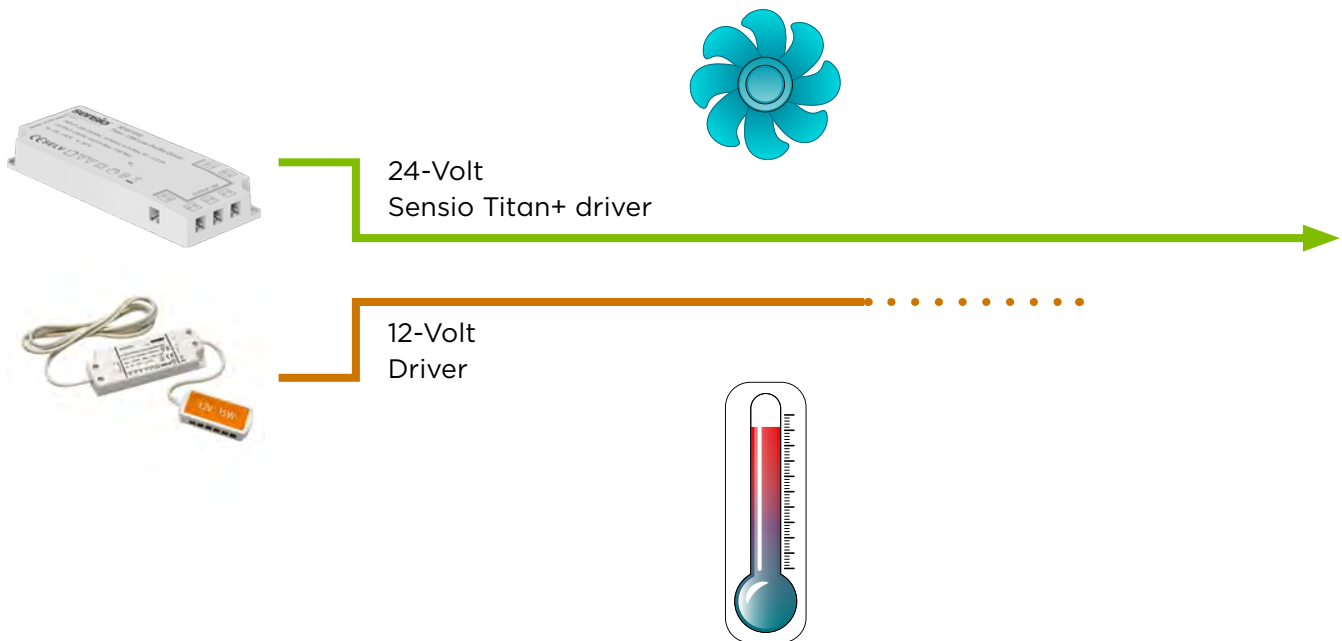

TECHNICAL CENTRE

Some lights present different options for installation, linking together and control. These pages, alongside the detailed information around choosing the correct driver found on pages 180-181, will make the process of selecting and installing our lighting as simple as possible.

12-Volt vs. 24-Volt Lighting

All Sensio lights are 24-volt, offering a number of benefits over alternative 12-volt solutions.

Less voltage drop

24-Volt allows for longer runs of light with no loss of power or brightness over distance.

Stays cooler

24-volt lighting dissipates less heat and stays cooler over time. This means more efficient lights which don't overheat.

Up to 75% more efficient

For a given power wattage, a 24-volt Sensio product will consume 50% less current than the 12-volt equivalent, offering up to 75% more efficiency when factoring reduced heat loss.