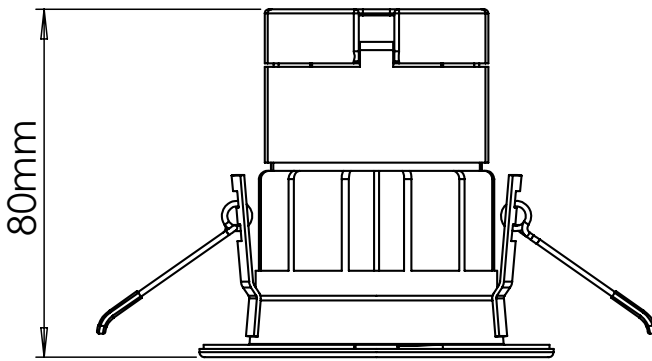

Ensure 85mm clearance in the ceiling cavity. Our TrioTone® downlight features an integrated driver and quick connector for efficient installation. Simply connect the power and set the light temperature preference.