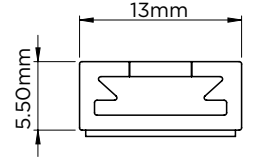

Flex with Polar X Pro - **Surface Mount or Recess** | CCT 2700-6500K | 512 LED/m

CODE	COLOUR	LENGTH	LUMENS	WATTAGE	VOLTAGE	RRP
SE070003NDPO	Black	13mm x 5000mm	580lm/m	6W/m	24V	£140.84
SE070004NDPO	White	13mm x 5000mm	580lm/m	6W/m	24V	£141.32
SE070007NDPO	Black	19mm x 5000mm	580lm/m	6W/m	24V	£142.07