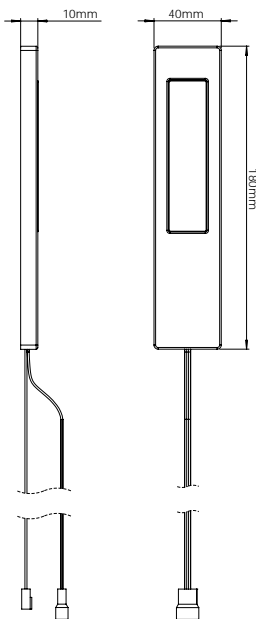

Solo

LED Under Cabinet Light

- Stylish, slimline design
- Removable magnetic bezel conceals fixings for a sleek finish
- Innovative etched design completely diffuses light - no visible dots
- Superb, diffused light output - CRI : 90
- Ideal for under cabinet lighting
- Simple to install
- Compatible with all Sensio single-colour lighting controls
- Available in natural white making it ideal for a range of kitchen styles
- Kits supplied with a pre-wired, 13A 3pin plug and driver

Magnetic bezel slots over the light, concealing fixings and providing a seamless finish.

Solo LED Under Cabinet Light - **Natural White (4000K)**

CODE	LUMENS	WATTAGE	VOLTAGE	QTY	DRIVER
SE11192N0	180 lm	2.5 W	24V	1	Required
SE11192N3	180 lm	7.5 W	24V	3	15W Included

MOQ of 20 units applies

Cables, Connectors & Accessories

CODE	DESCRIPTION
SE9009	2500mm Extension Cable