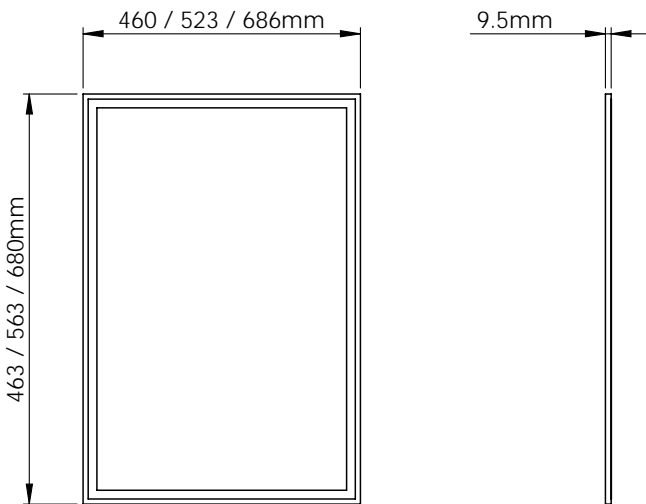

Expanse Pro - CCT LED Illuminated Back Panel (2700K - 6000K)

CODE	SIZE	LUMENS	WATTAGE	VOLTAGE	CABLE	RRP
SE14192P0	463 x 523 x 9.5mm	2265 lm	24 W	24V	1500mm	£116.48
SE14292P0	563 x 523 x 9.5mm	2960 lm	28 W	24V	1500mm	£121.96
SE14092P0	460 x 680 x 9.5mm	1300 lm	13 W	24V	1500mm	£138.61
SE14392P0	463 x 686 x 9.5mm	2665 lm	28 W	24V	1500mm	£123.59
SE14492P0	563 x 686 x 9.5mm	2919 lm	28 W	24V	1500mm	£127.43