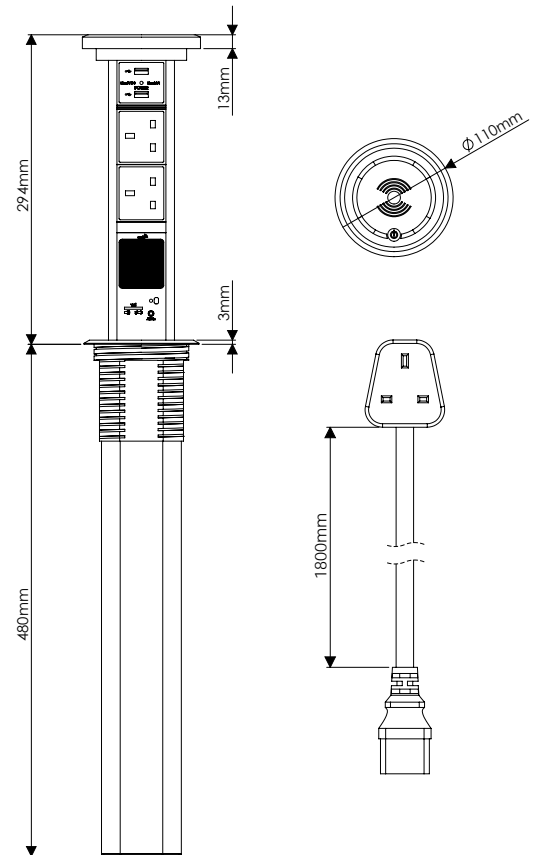

Slot in the SensioPod - Recess the SensioPod into the hole so that the ring sits flush to the surface.

SensioPod M / M Bluetooth

A sleeve houses the motorised mechanism and descends beneath the work surface. Additional space should be considered as the lower part is taller.