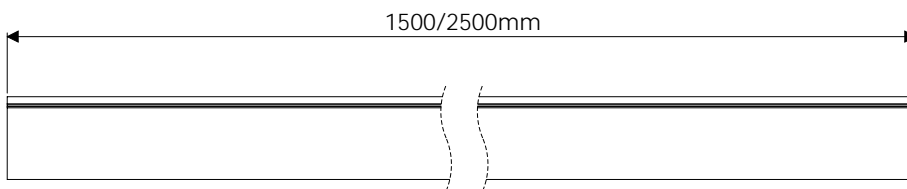

Compatible with the Ion 5 or Neutron Flexible Strip

Adapt - Corner & Drawer Profile

CODE	LENGTH	DESCRIPTION	RRP
SE186790	1500mm	Profile, Mounting Bracket & End Caps (L&R)	£24.89
SE186890	2500mm	Profile, Mounting Bracket & End Caps (L&R)	£42.65

Cables, Connectors & Accessories

CODE	DESCRIPTION	RRP
SE997950	Adapt Mounting Brackets	£5.53
SE999950	Adapt End Caps (L&R)	£5.53
SE998950	Adapt Drawer Mounting Brackets	£3.72

SE997950 Mounting Brackets	SE999950 End Caps (L&R)	SE998950 Drawer Mounting Brackets