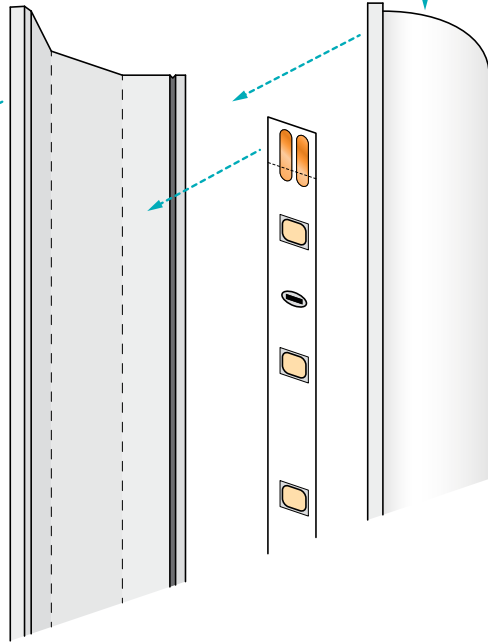

Application

1: Supplied mounting brackets are measured and secured into place in the corner

2: LED strip applies to the inner base of the profile channel and the Beam then slots into the place in the brackets

3: The removable arched cover and end caps slot into place to provide a seamless finish and diffused lighting