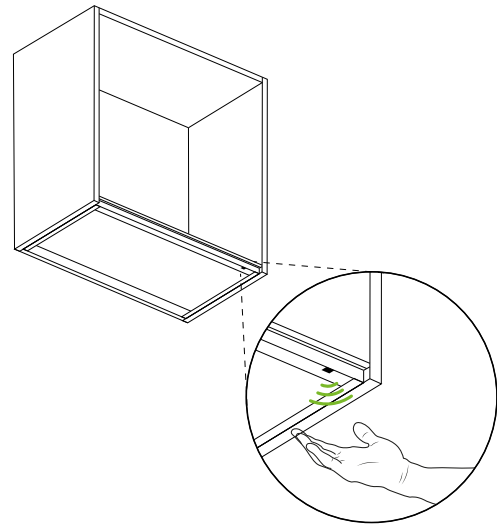

Application

The Verona is designed to flood light both over the work surface and up inside the cabinet, acting as the base panel for the cabinet structure.

Activate the lighting and adjust colour temperature with intuitive, hands-free control via the integrated infra-red sensor.