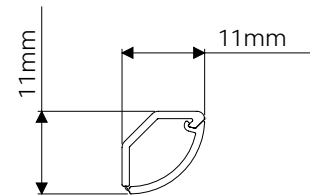

Compatible with the Ion 5 or Neutron Flexible Strip

Adapt - Corner & Drawer Profile

CODE	LENGTH	DESCRIPTION	RRP
SE186790	1500mm	Profile, Mounting Bracket & End Caps (L&R)	£24.89
SE186890	2500mm	Profile, Mounting Bracket & End Caps (L&R)	£42.65

Cables, Connectors & Accessories

CODE	DESCRIPTION	RRP
SE997950	Adapt Mounting Brackets	£5.53
SE999950	Adapt End Caps (L&R)	£5.53
SE998950	Adapt Drawer Mounting Brackets	£3.72