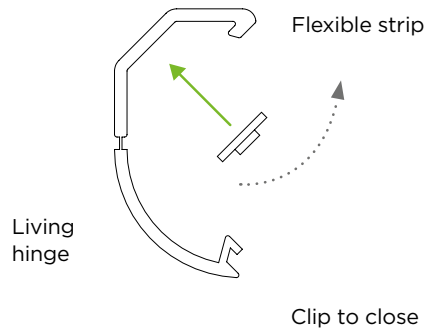

Application

The Adapt shines light down and forwards. Simply cut to length, fit the flexible strip inside, click the cover closed and slot in the end caps. Push the profile housing into the the mounting brackets to hold in place.

The Adapt is one simple unit with a diffused cover which clicks open and closed.

The Adapt is one simple unit with a diffused cover which clicks open and closed.