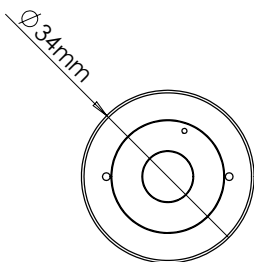

Wireless PIR

Motion Sensor Switch

- Activates lights on opening of a cupboard or entry of a room
- 1m-3m activation zone
- Automatically switches off the lights after 3 minutes if no movement detected
- Includes bracket for surface mounting of the sensor
- Available as a kit including the wireless receiver and sensor, in addition to single sensors which are sold separately
- One receiver can support up to 4 sensors to ensure there are no blind spots in detection

Wireless PIR - Motion Sensor Switch

CODE	DESCRIPTION	FINISH	MAX. WATTAGE	No. PORTS	QTY	DRIVER	RRP
SE790980	Link-S Wireless PIR & Receiver	Silver	60W or 120W*	6	1	Required	£47.83
SE791980	Wireless PIR	Silver	60W or 120W*	-	1	Required	£22.19

* 60W with 12V input or 120W with 24V input