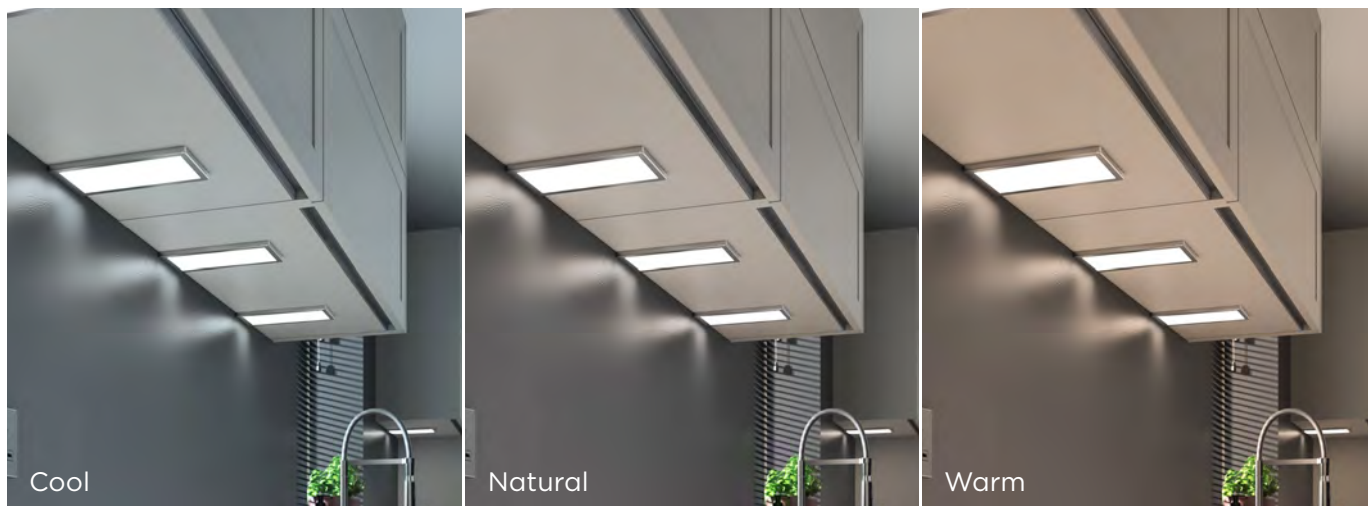

Set the colour temperature of each fitting on installation to suit the worktop, style or personal preference