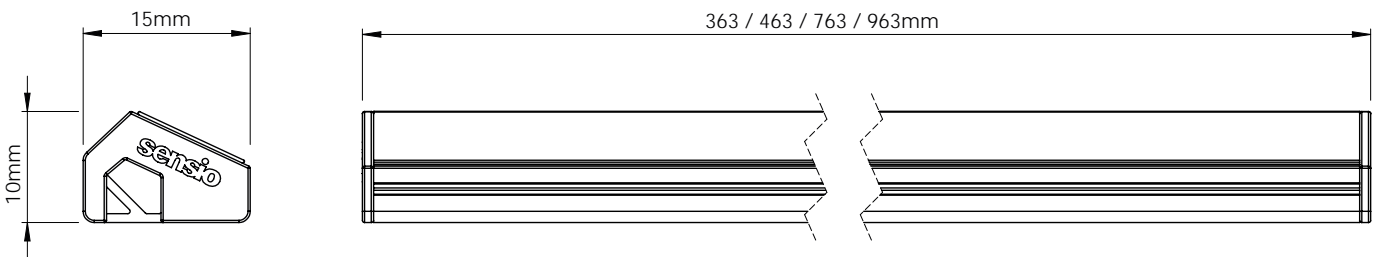

Ray - Angled Profile

CODE	DESCRIPTION	LENGTH	RRP
SE184720	Profile & End Caps (L&R)	1500mm	£15.78
SE184820	Profile & End Caps (L&R)	2500mm	£26.29

Cables, Connectors & Accessories

CODE	DESCRIPTION	RRP
SE992950	Ray Internal Corner Connector	£5.53
SE991950	Ray External Corner Connector	£5.53
SE990950	Ray End Cap Kit (L&R)	£1.28