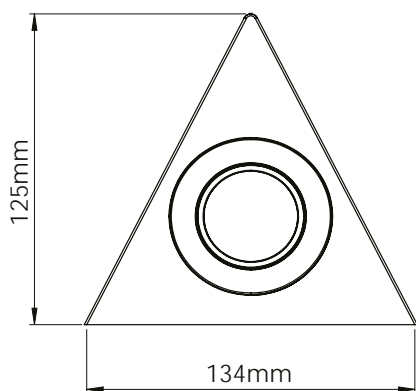

Bermuda TrioTone® HD LED Triangle Light - **(3000K, 4000K, 5000K)**

CODE	LUMENS	WATTAGE	VOLTAGE	QTY	DRIVER	RRP
SE21000	170-190 lm	2 W	24V	1	Required	£29.45
SE21000K3	170-190 lm	6 W	24V	3	6W Included	£108.95

Cables, Connectors & Accessories

CODE	DESCRIPTION	RRP
SE9009	2500mm Extension Cable	£3.94