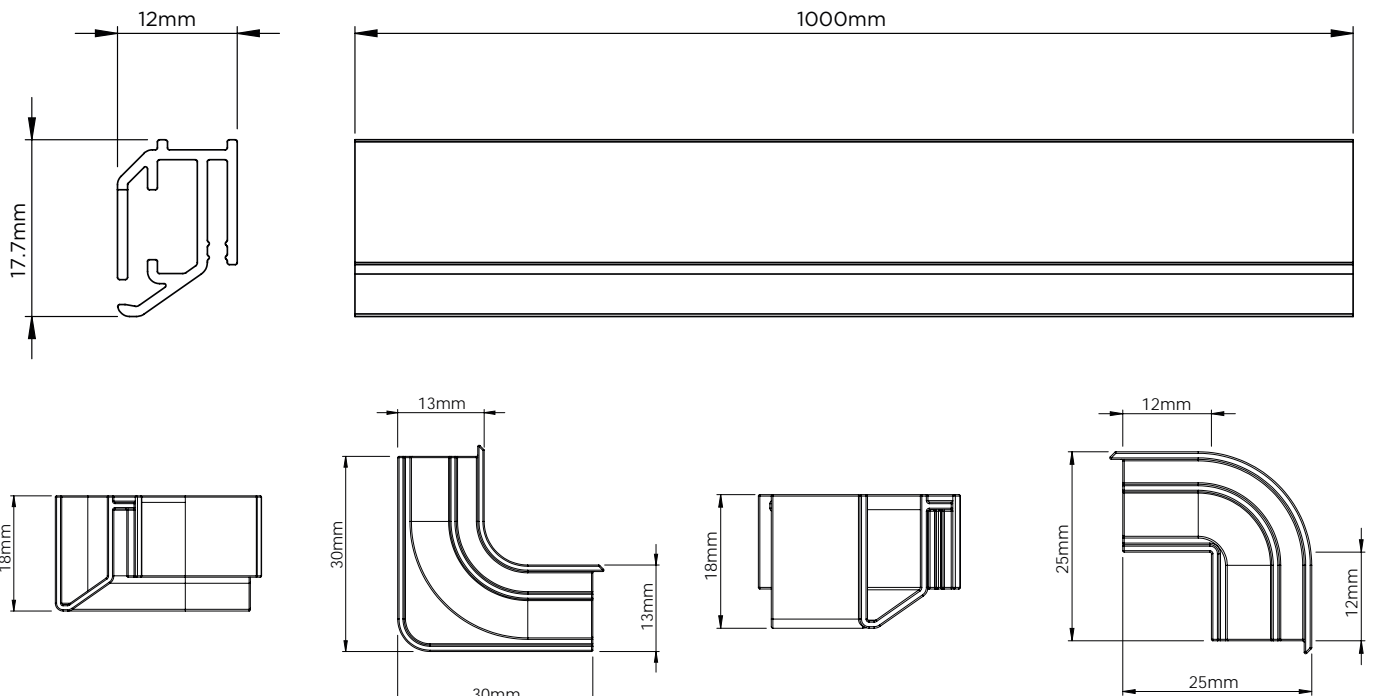

Edge - **Profile Lengths**

CODE	COLOUR	LENGTH	RRP
SE100012A0	Aluminium	1000mm	£18.64
SE100013A0	Black	1000mm	£19.09
SE100016A0	Brass	1000mm	£19.09

Accessories

CODE	COLOUR	APPLICATION	RRP
SE100029A0	Aluminium	Internal Corner	£5.78
SE100023A0	Black	Internal Corner	£5.94
SE100026A0	Brass	Internal Corner	£5.94
SE100039A0	Aluminium	External Corner	£5.78
SE100033A0	Black	External Corner	£5.94
SE100036A0	Brass	External Corner	£5.94