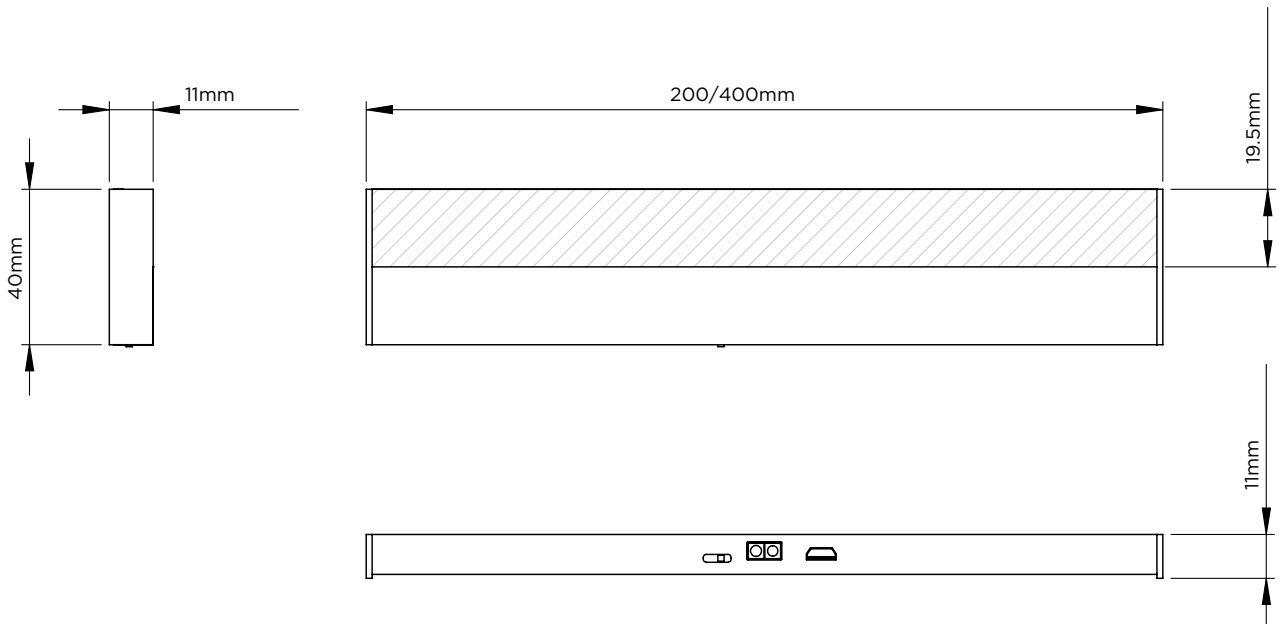

- Ideal for wardrobes, drawers and kitchen cabinets
- Retro fit design with no electrical installation required
- Integrated sensor with 2 control options
- Simple installation via a self adhesive magnetic plate - the light then attaches to the magnetic plate and removes for charging
- Contains rechargeable lithium-ion battery
- On/off switch to save battery capacity
- 6 months battery power - based on 2 minutes of usage per day

Dual function IR sensor - activate with a hand swipe or the opening of a door

USB rechargeable

Strata Rechargeable Battery Light - **Natural White (4500K)**

CODE	LENGTH	LUMENS	WATTAGE	VOLTAGE	QTY	RRP
SE11002N0	200mm	100 lm	0.4 W	5V	1	£24.64
SE11102N0	400mm	100 lm	0.4 W	5V	1	£36.67