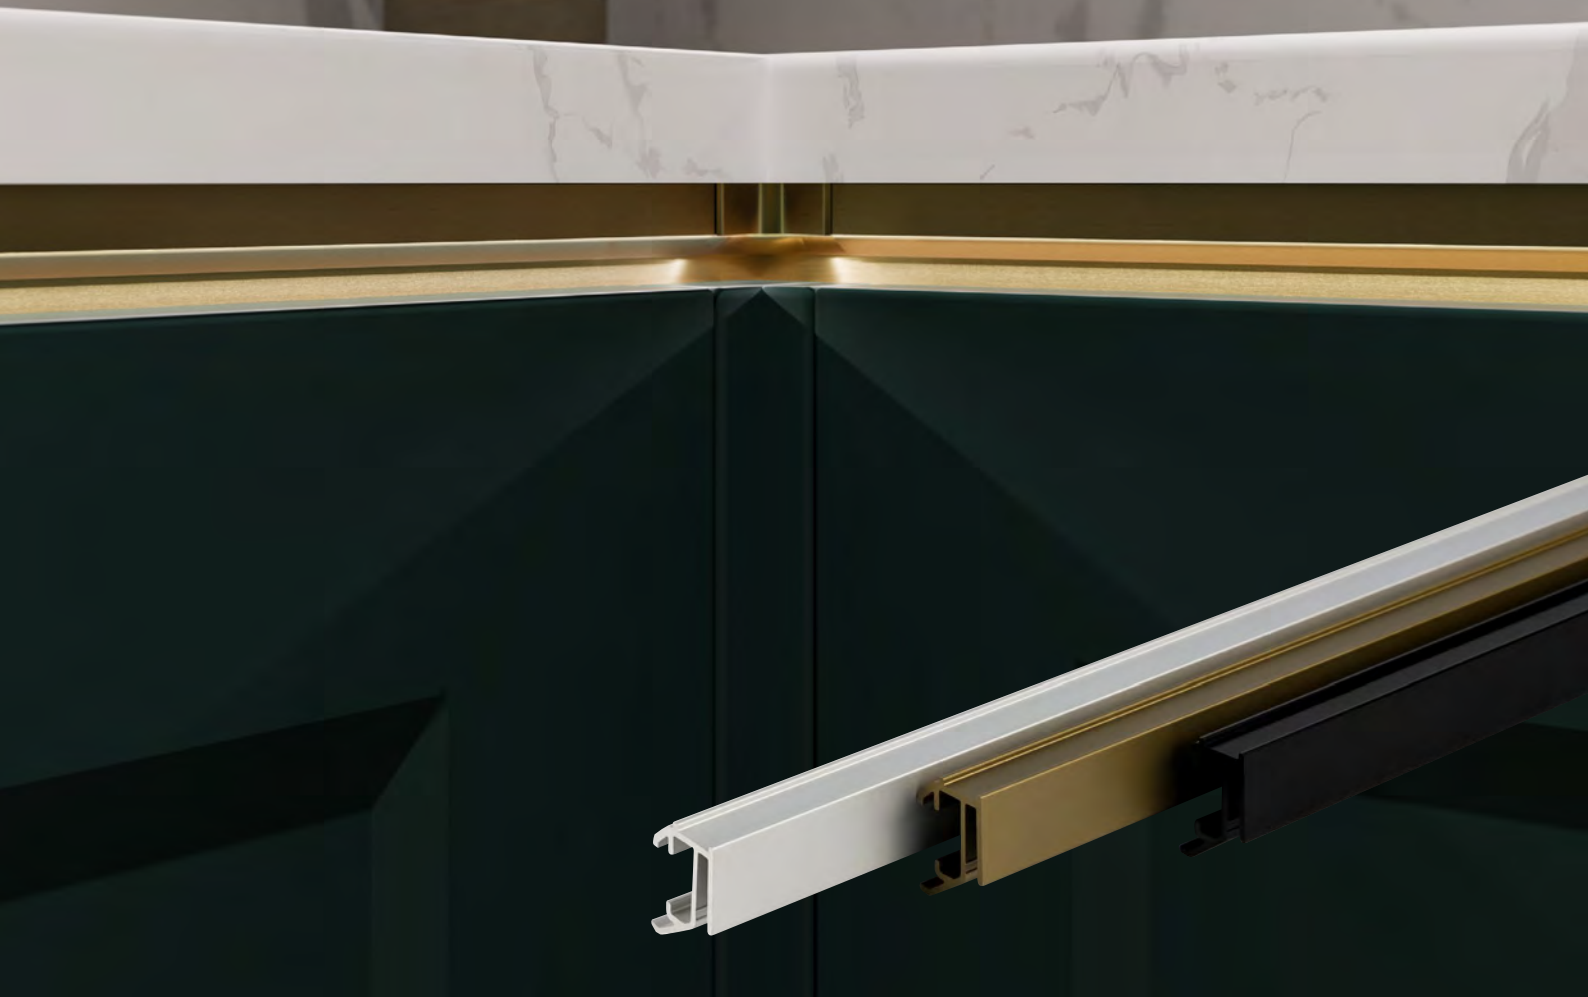

CODE	DESCRIPTION	RRP
SE97890	Contour Internal Corner Connector	£4.80
SE97990	Contour External Corner Connector	£4.80
SE97790	Silver Contour End Cap Set	£3.94

SE97890
Internal
Corner
Connector

SE97990
External
Corner
Connector

SE97790
End Cap
Set

Edge

Unique Profile for Handleless Kitchens & Plinths

NEW

- Provides protection of the flexible strip light when hands go to open drawers and cupboards
- Designed specifically for the Razor X and Razor X Pro LED flexible strip
- Easy push-fit installation of the flexible strip into the u-shaped channel
- Dual application either under worktops or on plinth boards
- VHB (Very High Bond) adhesive tape backing for secure installation
- Supplied in easy to transport 1m lengths, including cable tidy and locking connector
- Unique locking mechanism allows profiles to be joined together for longer runs of light
- Accessories available to allow seamless light around internal and external corners
- IP Rating: IP20