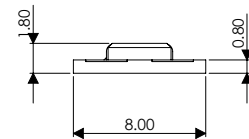

Primo 2 LED Flexible Strip - **Cool White (5000K), 60 LED/m**

CODE	LENGTH	LUMENS	WATTAGE	VOLTAGE	DRIVER	RRP
SE10755C0	5000mm	425 lm/m	3.6 W/m	24V	Required	£44.78
SE10755C1	5000mm	425 lm/m	3.6 W/m	24V	30W included	£88.39

Primo 2 LED Flexible Strip - **Warm White (3000K), 60 LED/m**

CODE	LENGTH	LUMENS	WATTAGE	VOLTAGE	DRIVER	RRP
SE10755W0	5000mm	415 lm/m	3.6 W/m	24V	Required	£44.78
SE10755W1	5000mm	415 lm/m	3.6 W/m	24V	30W included	£88.39

Cables, Connectors & Accessories

CODE	DESCRIPTION	RRP
SE101080	2500mm Driver Connection Cable	£5.00
SE100050	Interconnecting Clip	£1.76
SE101050	50mm Corner Connector	£2.95
SE100750	1500mm Interconnecting cable	£5.45
SE9009	2500mm Extension Cable	£3.94

2500mm Driver Connection Cable (SE101080) is required to run the Primo 2 (sold seperately)