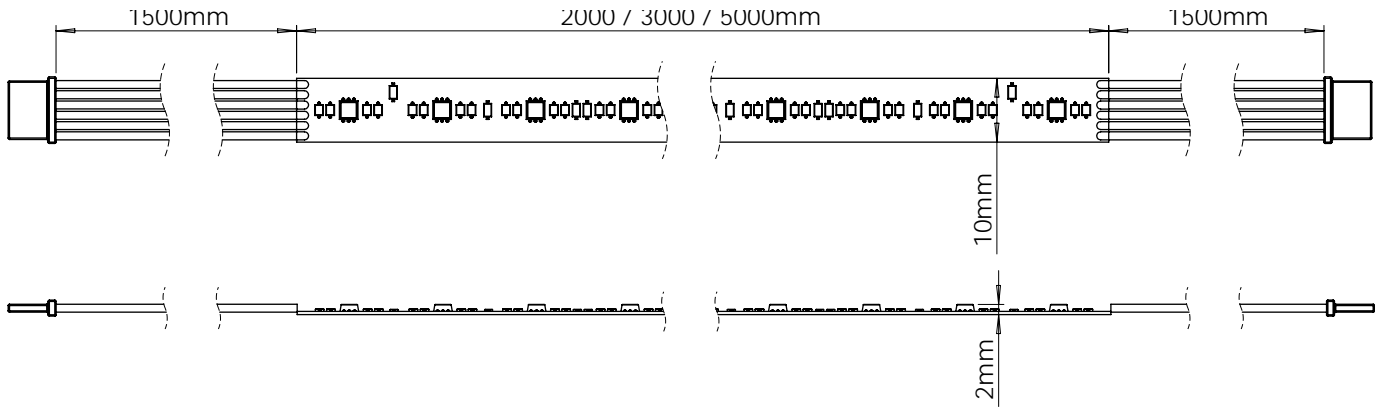

Mode CCT

Mode RGB

Set to one of multiple colour options with a full range of RGB and cool to warm white

Flux RGB CCT LED Flexible Strip - (2700K-6000K + RGB), 245 LED/m

CODE	LENGTH	LUMENS (RGB)	LUMENS (CCT)	WATTAGE	VOLTAGE	DRIVER	RRP
SE10625R0	2000mm	220 lm/m	340 lm/m	6 W/m	24V	Required	£51.97
SE106105R0	3000mm	220 lm/m	340 lm/m	6 W/m	24V	Required	£76.44
SE10655R0	5000mm	220 lm/m	340 lm/m	6 W/m	24V	Required	£129.95
SE10655R1*	5000mm	220 lm/m	340 lm/m	6 W/m	24V	30W included	£204.48

*Kit includes Flux Flexible Strip, RGB CCT Receiver, Universal Remote Control & 30W Driver

Cables, Connectors & Accessories

CODE	DESCRIPTION	RRP
SE770390	Universal Remote Control	£40.48
SE770990	RGB CCT Receiver	£43.73
SE405595	30W RGB CCT Smart Driver	£65.10
SE991990	RGB CCT Port Expander	£6.96

The indicated IP54 rating is certified to the silicone coated portion of this strip. Consult a qualified electrician to ensure correct installation near water outlets.