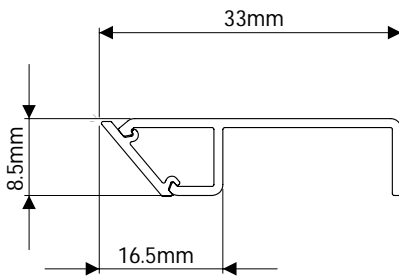

Application

1. Plinth top design

The Accent provides a discreet and fully diffused solution to mount a micro LED flexible strip to the plinth board, with a simple push fit design

2. Fit the Accent atop the plinth

Mount the profile by pushing the U-shaped section over the top of the plinth board. Connectors are available to extend the light around corners.

3. Attach the Plinth

Clip the plinth board into position under the base units.

Compatible with the Ion 5 or Neutron Flexible Strip

Accent - Plinth Profile

CODE	LENGTH	DESCRIPTION	RRP
SE185700	1500mm	Profile, Mounting Bracket & End Caps (L&R)	£23.89
SE185800	2500mm	Profile, Mounting Bracket & End Caps (L&R)	£39.60

Cables, Connectors & Accessories

CODE	DESCRIPTION	RRP
SE995950	Accent Internal Corner Connector	£5.53
SE994950	Accent External Corner Connector	£5.53
SE996950	*Accent Installation Aid	£1.20
SE993950	Accent End Caps	£1.28

*The Accent installation aid is required to apply the profile around a corner. (sold separately)