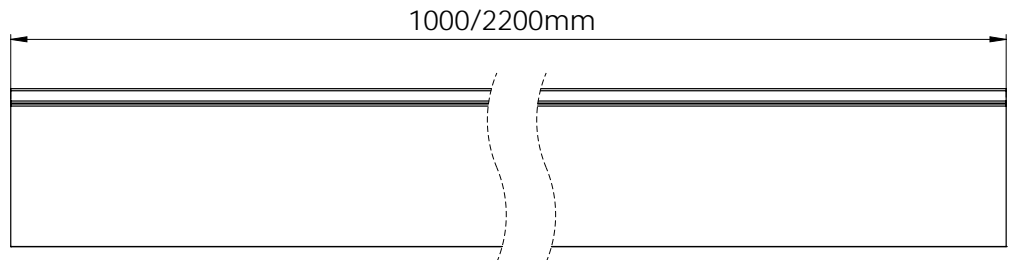

3: The removable arched cover and end caps slot into place to provide a seamless finish and diffused lighting

Compatible with all flexible strips

Beam - Angled Profile

CODE	LENGTH	DESCRIPTION	RRP
SE982120	1000mm	Profile, Mounting Bracket & End Caps (L&R)	£11.10
SE982220	2200mm	Profile, Mounting Bracket & End Caps (L&R)	£22.96
SE982320	2500mm	Profile, Mounting Bracket & End Caps (L&R)	£24.08