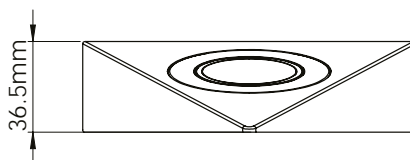

Bermuda TrioTone® HD LED Triangle Light - **(3000K, 4000K, 5000K)**

CODE	LUMENS	WATTAGE	VOLTAGE	QTY	DRIVER	RRP
SE21000	170-190 lm	2 W	24V	1	Required	£29.45
SE21000K3	170-190 lm	6 W	24V	3	6W Included	£108.95

Cables, Connectors & Accessories

CODE	DESCRIPTION	RRP
SE9009	2500mm Extension Cable	£3.94