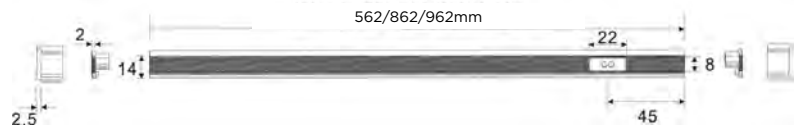

Cables, Connectors & Accessories

CODE	DESCRIPTION	RRP
SE2007000	USB adapter with 5m USB to micro USB	£12.60

Verso LED Drawer Light

- High definition LED drawer light perfect for both kitchen and bedroom drawers
- Integrated IR sensor on front edge - light will turn on and off when the drawer is opened and closed
- Low wattage allows a full drawer stack to be powered from a single driver
- Brackets and cable tidy supplied to ensure no loose, unsightly wires