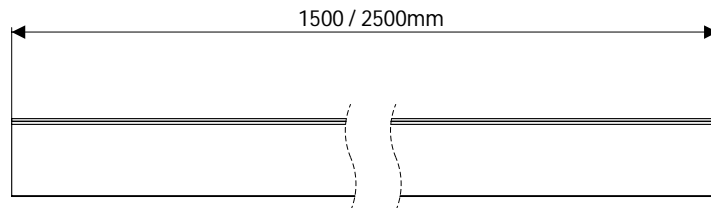

Application

1. Plinth top design

The Accent provides a discreet and fully diffused solution to mount a micro LED flexible strip to the plinth board, with a simple push fit design

2. Fit the Accent atop the plinth

Mount the profile by pushing the U-shaped section over the top of the plinth board. Connectors are available to extend the light around corners.

3. Attach the Plinth

Clip the plinth board into position under the base units.

Compatible with the Ion 5 or Neutron Flexible Strip

Accent - Plinth Profile

CODE	LENGTH	DESCRIPTION	RRP
SE185700	1500mm	Profile, Mounting Bracket & End Caps (L&R)	£23.89
SE185800	2500mm	Profile, Mounting Bracket & End Caps (L&R)	£39.60

Cables, Connectors & Accessories

CODE	DESCRIPTION	RRP
SE995950	Accent Internal Corner Connector	£5.53
SE994950	Accent External Corner Connector	£5.53
SE996950	*Accent Installation Aid	£1.20
SE993950	Accent End Caps	£1.28

*The Accent installation aid is required to apply the profile around a corner. (sold separately)