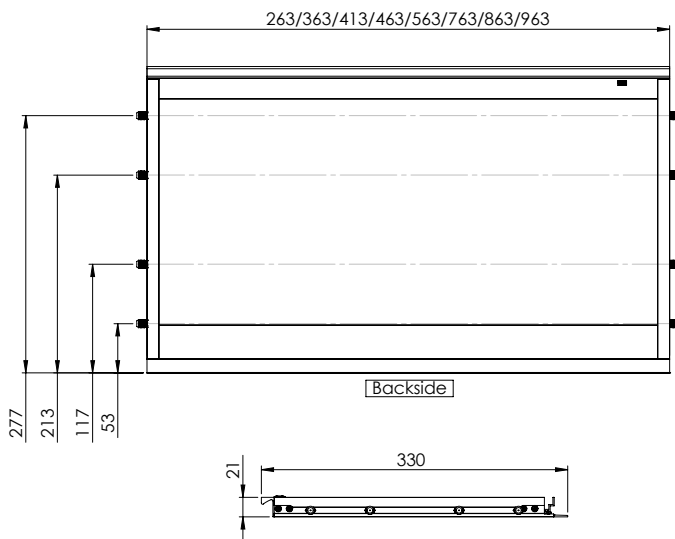

Verona - CCT LED Illuminated Base Panel (2700K - 6000K)

CODE	WATTAGE	VOLTAGE	SIZE
SE13792N0	1.9 W	24V	263 x 329 x 21mm
SE13092N0	2.9 W	24V	363 x 329 x 21mm
SE13292N0	3.3 W	24V	463 x 329 x 21mm
SE13392N0	4.2 W	24V	563 x 329 x 21mm
SE13492N0	5.6 W	24V	763 x 329 x 21mm
SE13592N0	6.2 W	24V	863 x 329 x 21mm
SE13692N0	7.1 W	24V	963 x 329 x 21mm

Full specification and pricing available on request