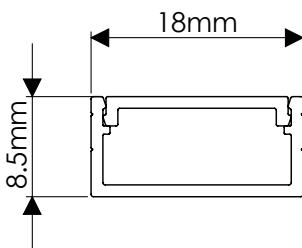

Compatible with all flexible strips