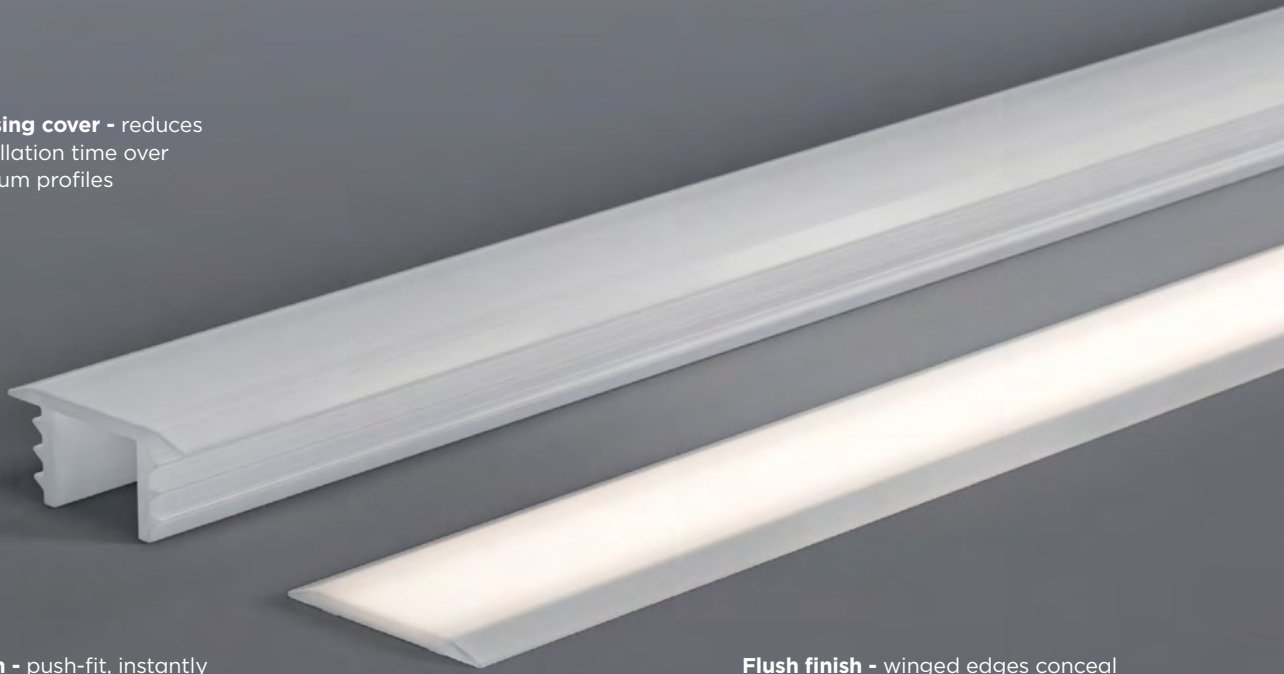

Zella

Acrylic Profile for Recessed Installation

NEW

The Zella profile is designed for recessing strips into cabinets with a seamless finish. Providing a fully diffused light for a soft and even glow.

Single piece diffusing cover - reduces wastage and installation time over traditional aluminium profiles

Simple installation - push-fit, instantly creates a seamless finish

Flush finish - winged edges conceal router imperfections

- Simple push-fit installation
- Supplied with rounded end caps for optional use
- Can be cut to any desired length
- Wide wings cover any router imperfections
- Profile finish fully diffuses light
- Plastic side walls pin the flexible strip to the bottom of the channel
- Compatible with flexible strips of an 8mm width or more
- Available in 1500mm or 2500mm sizes
- IP Rating: IP20