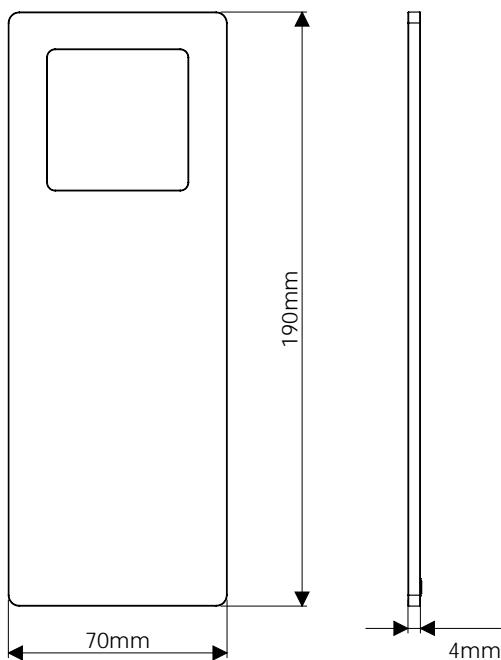

- Super slimline design
- Brushed aluminium finish
- Magnetic mounting plate conceals fixings for a clean finish
- Ideal for under cabinet lighting
- Elongated design allows for vast spread of light across the worktop
- Suberb light output
- Wide, 120° beam angle eliminates dark areas
- Simple to install
- Compatible with all Sensio single-colour lighting controls
- Available in natural white making it ideal for a range of kitchen styles
- Kits supplied with a pre-wired, 13A 3pin plug and driver

Velos LED Under Cabinet Light - **Natural White (4000K)**

CODE	LUMENS	WATTAGE	VOLTAGE	QTY	DRIVER
SE11092N0	290 lm	4.8 W	24V	1	Required
SE11092N3	290 lm	14.4 W	24V	1	15W Included

MOQ of 20 units applies

Cables, Connectors & Accessories

CODE	DESCRIPTION
SE9009	2500mm Extension Cable