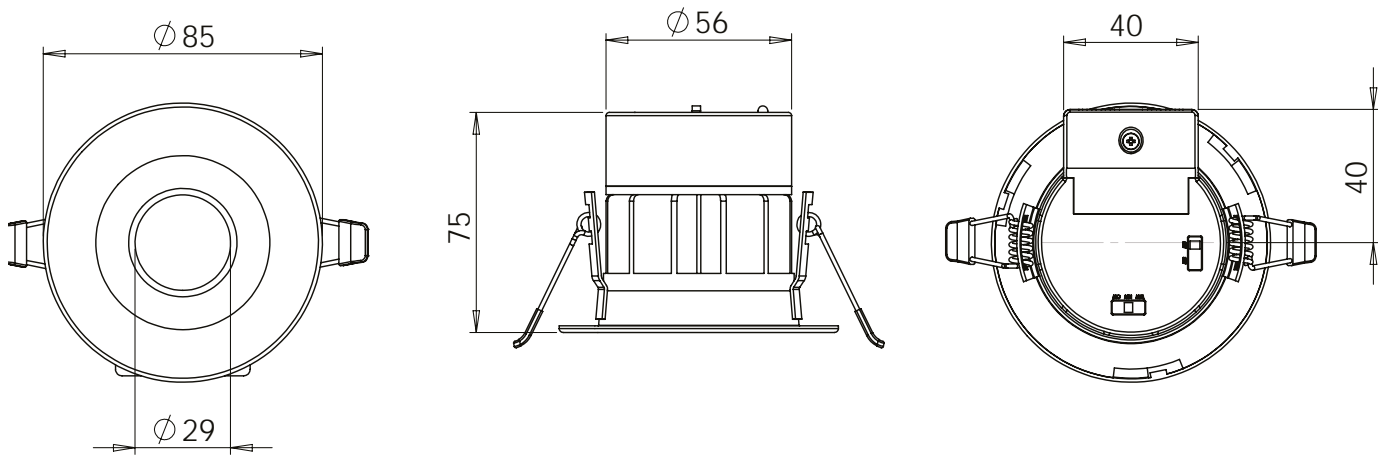

Routing diameter: Ø75mm

Pure TrioTone®, Dual Power IP65 Fire Rated Downlight - **(3000K, 4000K, 5000K)**

CODE	LUMENS	WATTAGE	VOLTAGE	QTY	RRP
SE62299T0	650-700 lm	5W / 8W	240V	1	£28.56

TrioTone® Downlight Bezel Accessories

CODE	FINISH	RRP
SE620980	Black	£3.54
SE620970	Brass	£5.26
SE631910	Chrome	£5.26
SE601970	Copper	£5.26
SE620900	Stainless Steel	£5.26

Bezels compatible with both the TrioTone® IP65 Downlight & Pure TrioTone® Dual Power Downlight