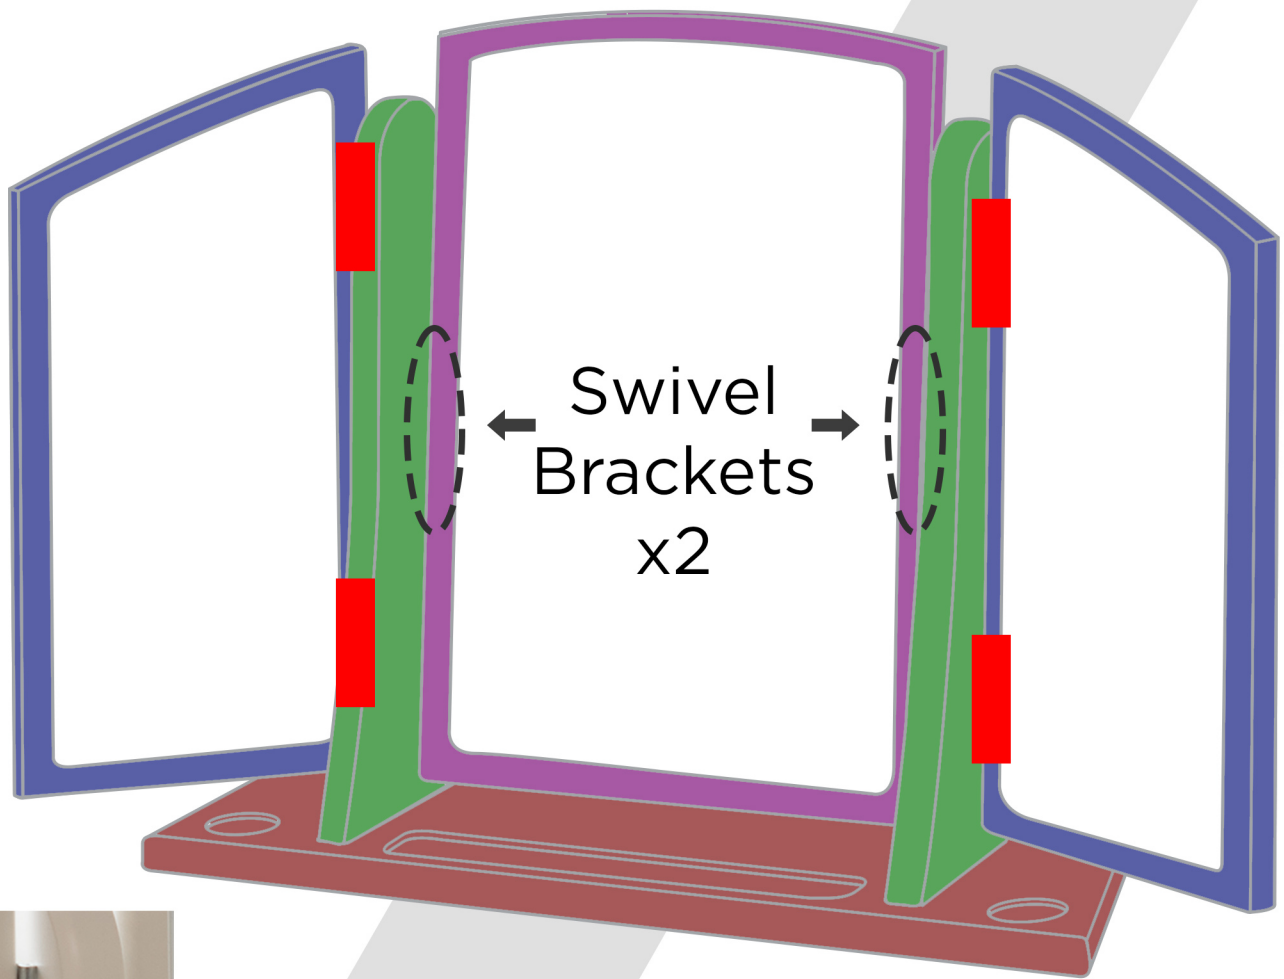

# Aspire Swivel Mirror Components.

hpp

- Base x1
- Uprights x 2
- Centre Mirror x 1
- Wing Mirrors x 2 (*if ordered*)

 Wing Hinges  
(square) x4

Swivel  
Brackets  
x2