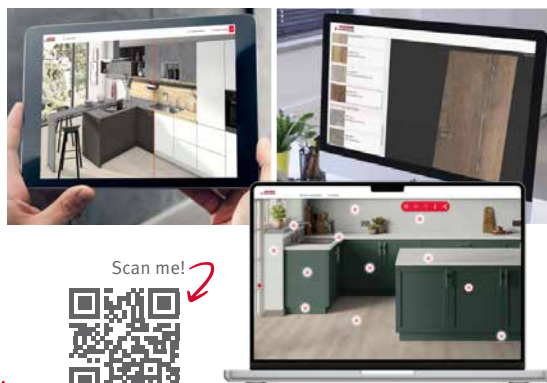

EGGER Decorative App

The entire Decorative Collection at your fingertips. Find decors, access product information and availability, and easily order samples.

to.egger.link/app

Visualise your ideas

Bring your design ideas to life with our range of online visualisers, including Virtual Design Studio (VDS), Worktops Visualiser and Texture Visualisers.

» Find out more at to.egger.link/digital-services

Specifiers Handbook

Access information about our products, certifications, and environmental and governance policies.

» Find out more at to.egger.link/specifiers-handbook