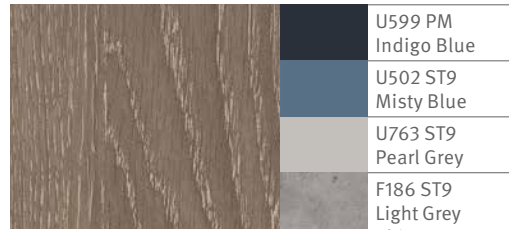

H3303 ST10
Natural Hamilton Oak

H3368 ST9
Natural Lancaster Oak

H1367 ST40 **NEW**
Light Natural Casella Oak

H3309 ST28
Sand Gladstone Oak

H1242 ST10 **NEW**
Natural Sheffield Acacia

H3317 ST28 Brown Cuneo Oak and F528 ST20 Bronze Brushed Metal

*Decor only available as a worktop

Grey-tone Woods

H3146 ST19
Beige Grey Lorenzo Oak

H1379 ST36
Brown Orleans Oak

H3158 ST19
Grey Vicenza Oak

H3003 ST19 **NEW**
Norwich Oak

H3198 ST19 **NEW**
Dark Grey Finitione