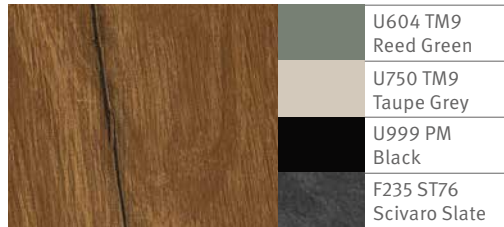

F229 ST75
Cremona Marble

NEW

U708 PM	Light Grey
U211 ST9	Almond Beige
U960 TM9	Onyx Grey
H1143 ST36	Grey Sacramento Oak

38 mm Postformed Worktops

W1000 ST76
Premium White

F638 ST10
Chromix Silver

NEW

H193 ST12
Oak Butcherblock

H3157 ST12
Vicenza Oak

NEW

H3303 ST10
Natural Hamilton Oak

F074 ST75
Light Grey Valmasino Marble

H1401 ST22
Cascina Pine

H194 ST12
Walnut Butcherblock

H2033 ST10
Dark Hunton Oak

H1146 ST10
Grey Bardolino Oak