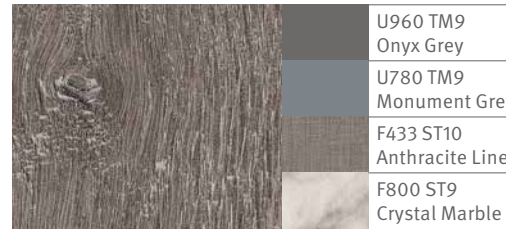

H3303 ST10
Natural Hamilton Oak

H3368 ST9
Natural Lancaster Oak

H1367 ST40 **NEW**
Light Natural Casella Oak

H3309 ST28
Sand Gladstone Oak

H1242 ST10 **NEW**
Natural Sheffield Acacia

H3317 ST28 Brown Cuneo Oak and F528 ST20 Bronze Brushed Metal

*Decor only available as a worktop

Grey-tone Woods

H3146 ST19
Beige Grey Lorenzo Oak

H1379 ST36
Brown Orleans Oak

H3158 ST19
Grey Vicenza Oak

H3003 ST19 **NEW**
Norwich Oak

H3198 ST19 **NEW**
Dark Grey Finitione

H1399 ST10
Truffle Brown Denver Oak

H1313 ST10
Grey Brown Whiteriver Oak

H3332 ST10
Grey Nebraska Oak

H1357 ST10 **NEW**
Grey Beige Spree Oak

H1143 ST36 **NEW**
Grey Sacramento Oak

H3198 ST19 Dark Grey Finitione, U748 ST9 Truffle Brown and F187 ST9 Dark Grey Chicago Concrete