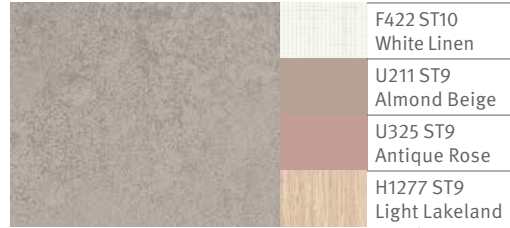

F229 ST75
Cremona Marble

NEW

U708 PM	Light Grey
U211 ST9	Almond Beige
U960 TM9	Onyx Grey
H1143 ST36	Grey Sacramento Oak

38 mm Postformed Worktops

W1000 ST76
Premium White

F638 ST10
Chromix Silver

NEW

H193 ST12
Oak Butcherblock