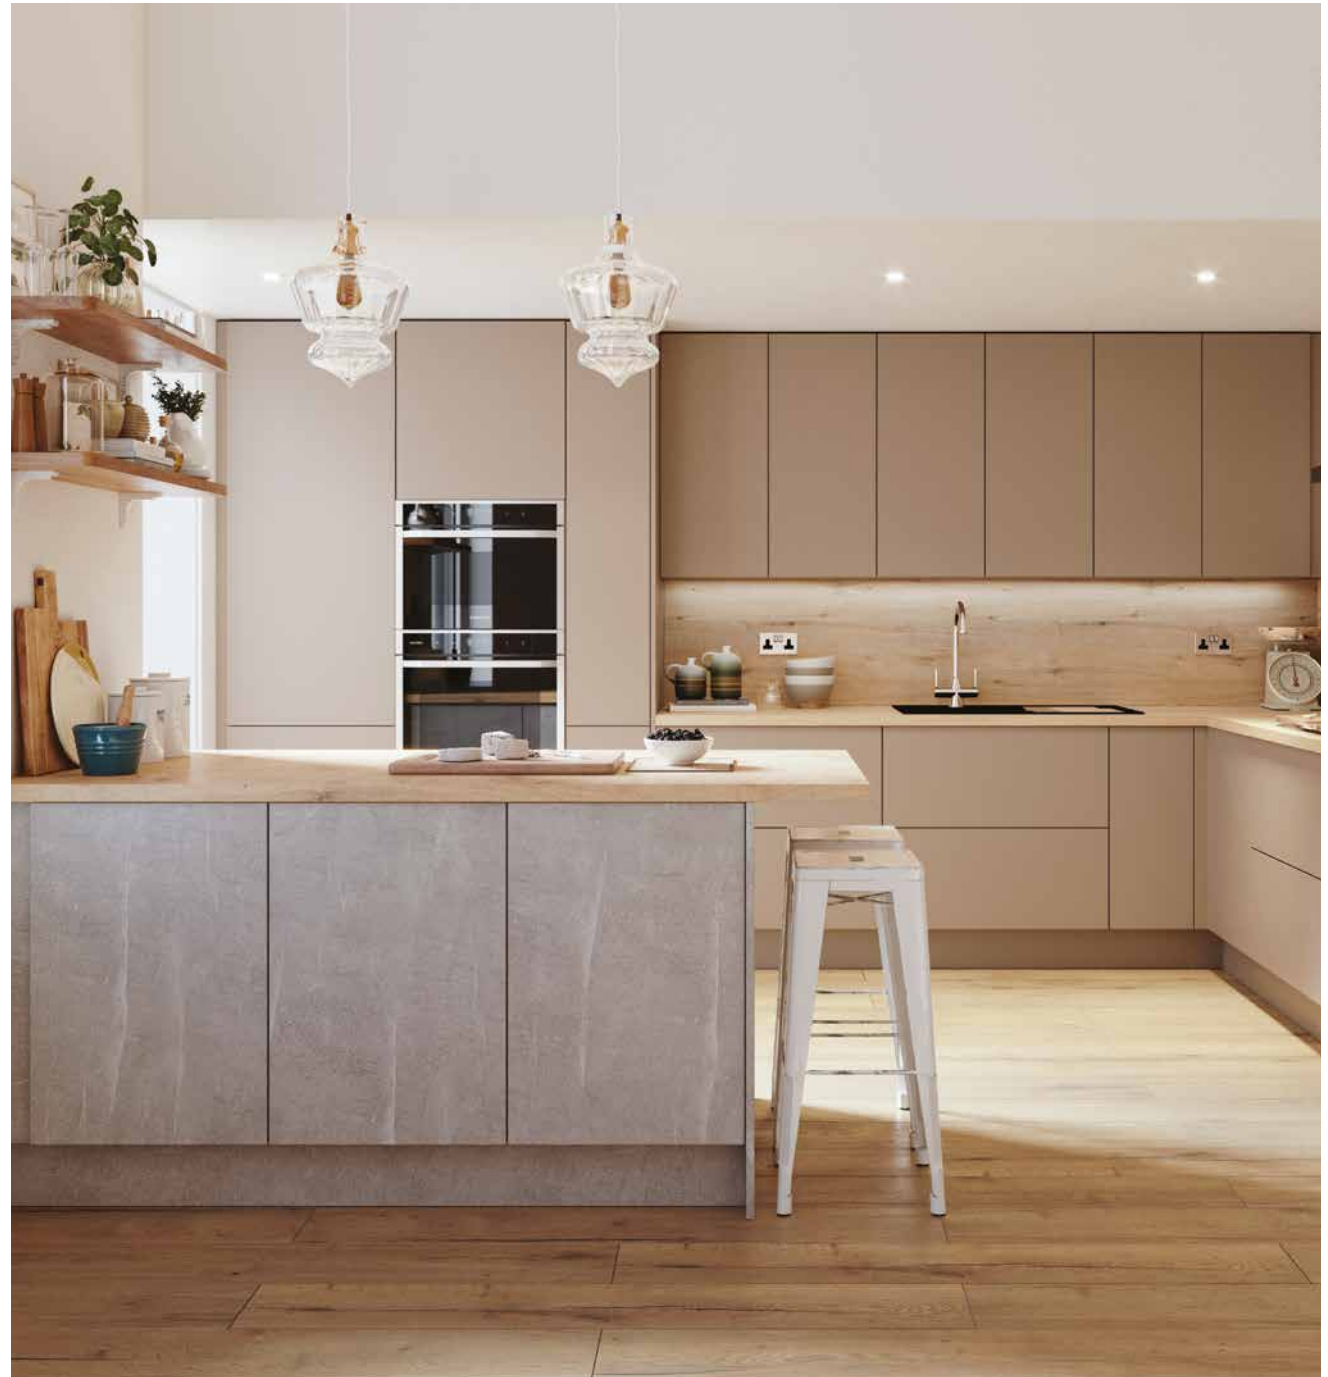

H3359 ST32 Light Natural Davenport Oak, U727 ST9 Stone Grey and F243 ST76 Light Grey Candela Marble