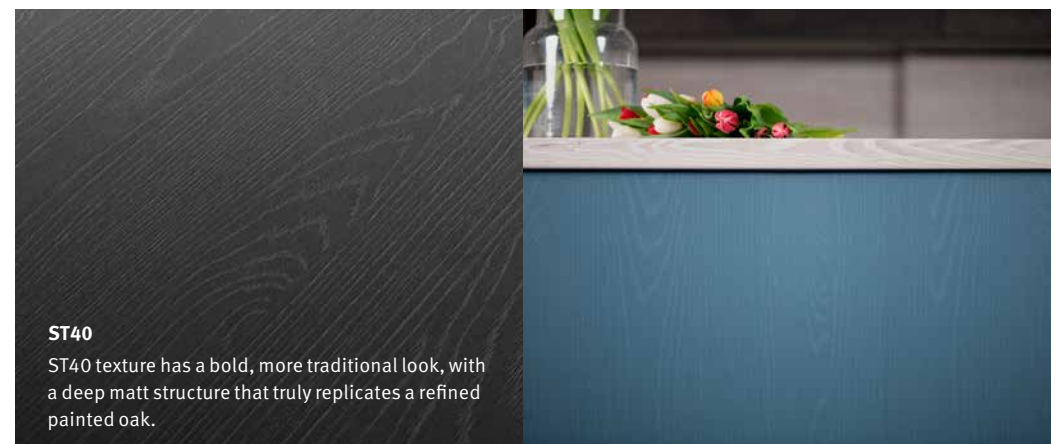

ST40

ST40 texture has a bold, more traditional look, with a deep matt structure that truly replicates a refined painted oak.

U502 ST40 Misty Blue

West_UK_en_1821651_05/2024

All decors shown and mentioned are reproductions.

Subject to technical modifications and amendments. All decors shown are reproductions and shown at a scale of 1:2

Due to variables in the printing process, colours may vary slightly from the actual product.