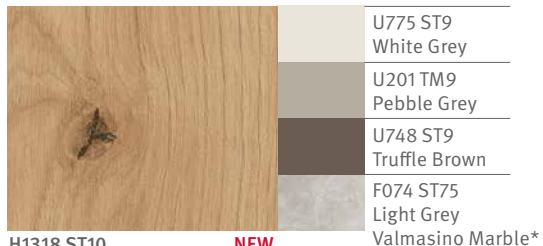

*Decor only available as a worktop

Mid-tone Woods

H3170 ST12
Natural Kendal Oak

H1180 ST37
Natural Halifax Oak

H3331 ST10
Natural Nebraska Oak

H3349 ST19
Kaisersberg Oak

H1318 ST10 **NEW**
Natural Wild Oak

H3131 ST12
Natural Davos Oak