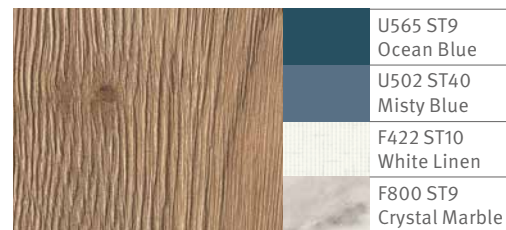

H1399 ST10
Truffle Brown Denver Oak

H1313 ST10
Grey Brown Whiteriver Oak

H3332 ST10
Grey Nebraska Oak

H1357 ST10 **NEW**
Grey Beige Spree Oak

H1143 ST36 **NEW**
Grey Sacramento Oak

H3198 ST19 Dark Grey Finitione, U748 ST9 Truffle Brown and F187 ST9 Dark Grey Chicago Concrete