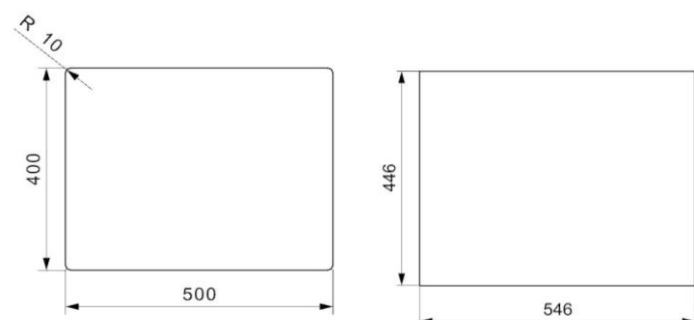

### Specification

Material	Regi-Granite
Finish	Matt / Metal
Colours	Black Silvery / Grey Silvery / Pure White
No. of bowls	1
Fitting Method	Integrated
Handing Options	Inset/Undermount
Cabinet Size (mm)	600
Overall Length (mm)	560
Overall Width (mm)	460
Main Bowl Length (mm)	500
Main Bowl Width (mm)	400
Main Bowl Depth (mm)	200
Second Bowl Length (mm)	
Second Bowl Width (mm)	
Second Bowl Depth (mm)	
Tap Hole Size (mm)	N/A
Tap Hole Instructions	N/A
Waste Kit Included (Yes/No)	Yes
Clips & Seals Included (Yes/No)	Yes
Waste Size (mm)	90
Waste Kit Code	
Clips & Seals Code	N/A
Overflow Location	Back of sink
Cut Out Undermount (mm)	500 x 400
Cut Out Inset (mm)	546 x 446
Product Weight (kg)	14.5
Packed Weight (kg)	15
Packed Dimensions (mm)	590 x 700 x 280
EAN number	BS - 8712465030844 GS - 8712465030851 PW - 8712465030837