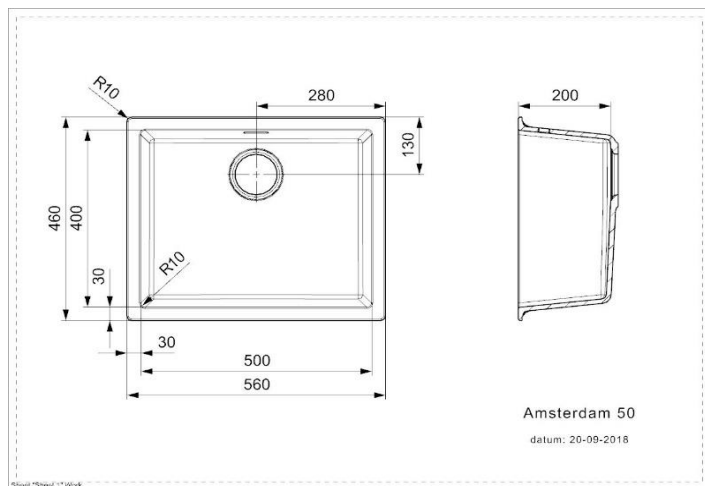

### Specification

Material	Regi-Granite
Finish	Matt / Metal
Colours	Black Silvery / Grey Silvery / Pure White
No. of bowls	1
Fitting Method	Integrated
Handing Options	Inset/Undermount
Cabinet Size (mm)	600
Overall Length (mm)	560
Overall Width (mm)	460
Main Bowl Length (mm)	500
Main Bowl Width (mm)	400
Main Bowl Depth (mm)	200
Second Bowl Length (mm)	
Second Bowl Width (mm)	
Second Bowl Depth (mm)	
Tap Hole Size (mm)	N/A
Tap Hole Instructions	N/A
Waste Kit Included (Yes/No)	Yes
Clips & Seals Included (Yes/No)	Yes
Waste Size (mm)	90
Waste Kit Code	
Clips & Seals Code	N/A
Overflow Location	Back of sink
Cut Out Undermount (mm)	500 x 400
Cut Out Inset (mm)	546 x 446
Product Weight (kg)	14.5
Packed Weight (kg)	15
Packed Dimensions (mm)	590 x 700 x 280
EAN number	BS - 8712465030844 GS - 8712465030851 PW - 8712465030837