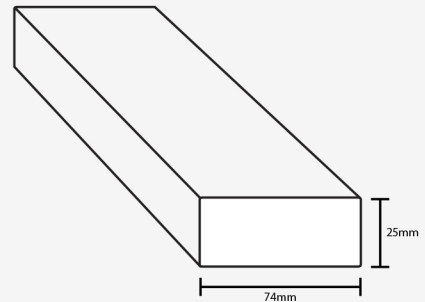

Square Edged Moulding

All Moulding Product Codes Starting **CSQ**