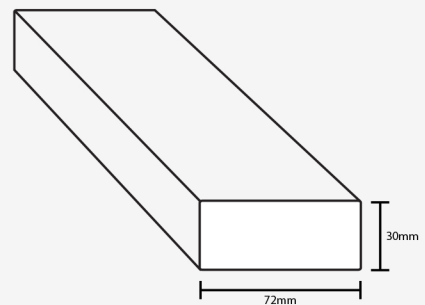

3.0m Stocked Components

2.4m Manufactured Components

Cornice

All Moulding Product Codes Starting **C**

— Vinyl Wrapped
- - - Bare MDF

3.0m Stocked Components

2.4m Manufactured Components

Square Edged Moulding

All Moulding Product Codes Starting **CSQ**

Round Bullnose Cornice

All Moulding Product Codes Starting **RBC**

— Vinyl Wrapped
- - - Bare MDF

3.0m Stocked Components

Aspects Moulding

All Moulding Product Codes Starting **DUOC**

Dual Purpose Cornice

All Moulding Product Codes Starting **DP**

— Vinyl Wrapped
- - - Bare MDF

3.0m Stocked Components

Rounded Pilaster

Available in 2.4m Vinyl Wrapped Only

2.4m Manufactured Components

— Vinyl Wrapped
- - - Bare MDF