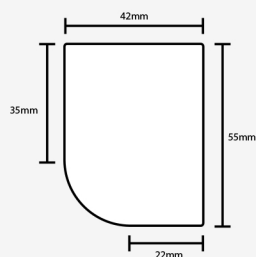

3.0m Stocked Components

2.4m Manufactured Components

Cornice

All Moulding Product Codes Starting **C**

— Vinyl Wrapped
- - - Bare MDF

3.0m Stocked Components

2.4m Manufactured Components

Square Edged Moulding

All Moulding Product Codes Starting **CSQ**

Round Bullnose Cornice

All Moulding Product Codes Starting **RBC**

— Vinyl Wrapped
- - - Bare MDF

3.0m Stocked Components

Aspects Moulding

All Moulding Product Codes Starting **DUOC**

Dual Purpose Cornice

All Moulding Product Codes Starting **DP**

— Vinyl Wrapped
- - - Bare MDF

3.0m Stocked Components

Rounded Pilaster

Available in 2.4m Vinyl Wrapped Only

2.4m Manufactured Components

— Vinyl Wrapped
- - - Bare MDF