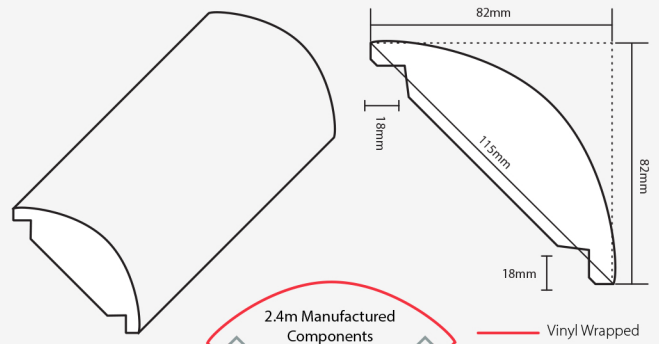

Dual Purpose Cornice

All Moulding Product Codes Starting **DP**

— Vinyl Wrapped
- - - Bare MDF

3.0m Stocked Components

Rounded Pilaster

Available in 2.4m Vinyl Wrapped Only

2.4m Manufactured Components

— Vinyl Wrapped
- - - Bare MDF