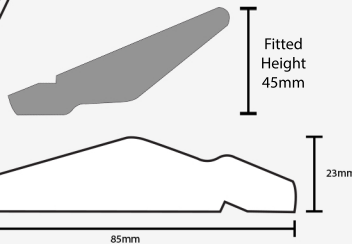

Bullnose Cornice

All Moulding Product Codes Starting **SBC**

— Vinyl Wrapped
- - - Bare MDF

3.0m Stocked Components

2.4m Manufactured Components

Pelmet

All Moulding Product Codes Starting **L**

— Vinyl Wrapped
- - - Bare MDF

3.0m Stocked Components

2.4m Manufactured Components

Cornice

All Moulding Product Codes Starting **C**

— Vinyl Wrapped
- - - Bare MDF

3.0m Stocked Components

2.4m Manufactured Components

Square Edged Moulding