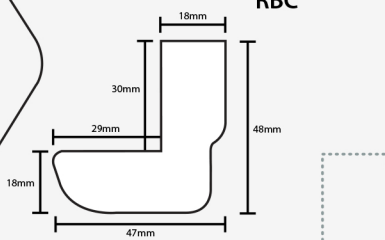

Bullnose Cornice

All Moulding Product Codes Starting **SBC**

— Vinyl Wrapped
- - - Bare MDF

3.0m Stocked Components

2.4m Manufactured Components

Pelmet

All Moulding Product Codes Starting **L**

— Vinyl Wrapped
- - - Bare MDF

3.0m Stocked Components

2.4m Manufactured Components

Cornice

All Moulding Product Codes Starting **C**

— Vinyl Wrapped
- - - Bare MDF

3.0m Stocked Components

2.4m Manufactured Components

Square Edged Moulding

All Moulding Product Codes Starting **CSQ**

Round Bullnose Cornice

All Moulding Product Codes Starting **RBC**

— Vinyl Wrapped
- - - Bare MDF

3.0m Stocked Components

Aspects Moulding

All Moulding Product Codes Starting **DUOC**

Dual Purpose Cornice

All Moulding Product Codes Starting **DP**

— Vinyl Wrapped
- - - Bare MDF

3.0m Stocked Components

Rounded Pilaster

Available in 2.4m Vinyl Wrapped Only

2.4m Manufactured Components

— Vinyl Wrapped
- - - Bare MDF