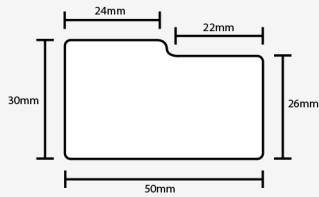

Bullnose Cornice

All Moulding Product Codes Starting **SBC**

— Vinyl Wrapped
- - - Bare MDF

3.0m Stocked Components

2.4m Manufactured Components

Pelmet

All Moulding Product Codes Starting **L**

— Vinyl Wrapped
- - - Bare MDF

3.0m Stocked Components

2.4m Manufactured Components

Cornice

All Moulding Product Codes Starting **C**

— Vinyl Wrapped
- - - Bare MDF

3.0m Stocked Components

2.4m Manufactured Components

Square Edged Moulding