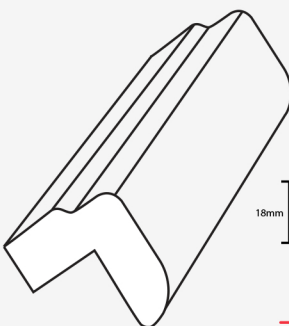

Round Bullnose Cornice

All Moulding Product Codes Starting **RBC**

— Vinyl Wrapped
- - - Bare MDF

3.0m Stocked Components