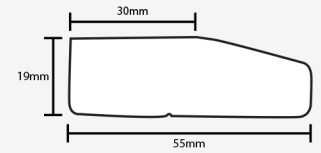

Bullnose Cornice

All Moulding Product Codes Starting **SBC**

— Vinyl Wrapped
- - - Bare MDF

3.0m Stocked Components

2.4m Manufactured Components

Pelmet

All Moulding Product Codes Starting **L**

— Vinyl Wrapped
- - - Bare MDF

3.0m Stocked Components

2.4m Manufactured Components

Cornice

All Moulding Product Codes Starting **C**

— Vinyl Wrapped
- - - Bare MDF

3.0m Stocked Components

2.4m Manufactured Components

Square Edged Moulding