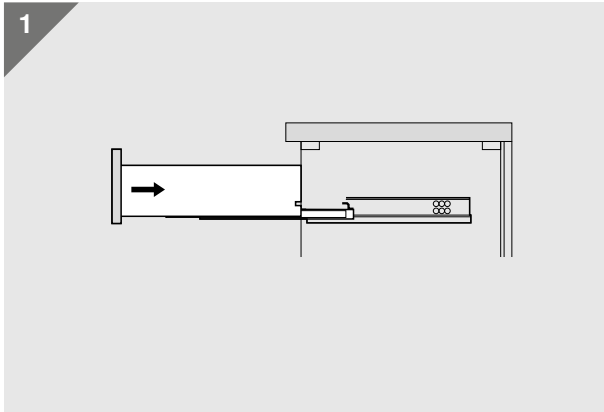

**550F
560F
566F**