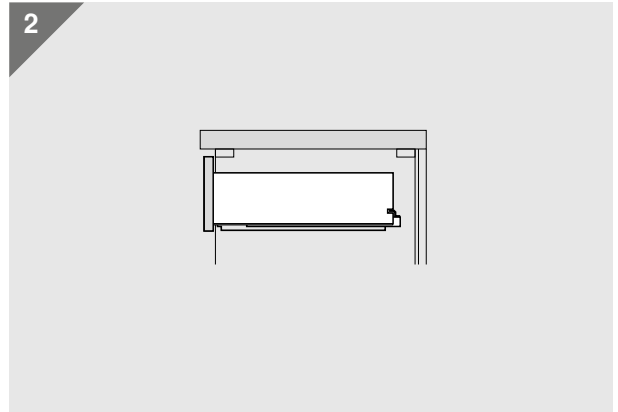

**550F
560F
566F**