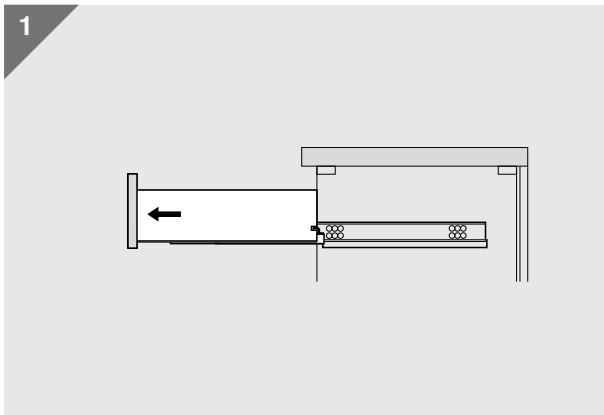

**550F
560F
566F**