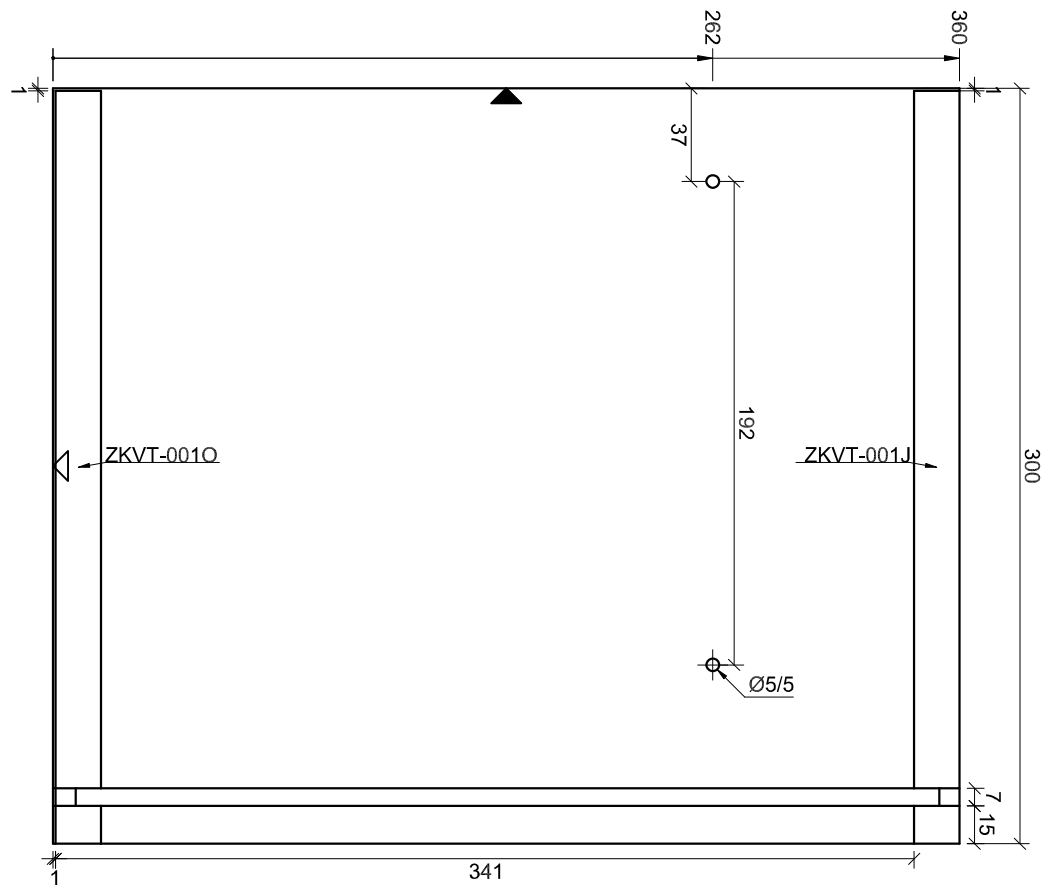

Planning information

New cabinet

AVENTOS HS up & over lift system | Front version | Wood

Space requirement

Front setting

Front assembly

Cross stabiliser

Sheet	Legend	Date
3/6	▼ Front of cabinet	2021-10-01
Creator	▽ Bottom of cabinet	

Project	Cabinet	Drawing number	Number of units	Description
New project	New cabinet	ZKVT-001P	1	Left cabinet side View from right

					Sheet	Legend	Date
					6/6	 Front of cabinet	2021-10-01
Project	Cabinet	Drawing number	Number of units	Description	Creator	 Bottom of cabinet	
New project	New cabinet	ZKVT-0022	1	Up and over front	Mark Smith		