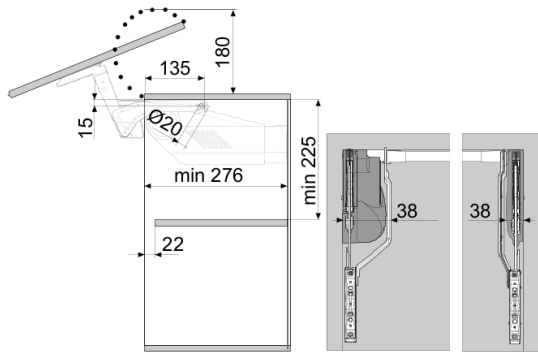

Planning information

New cabinet

AVENTOS HS up & over lift system | Front version | Wood

Space requirement

Front setting

Front assembly

Cross stabiliser

Sheet	Legend	Date
3/6	▼ Front of cabinet	2021-10-01
Creator	▽ Bottom of cabinet	

Project	Cabinet	Drawing number	Number of units	Description
New project	New cabinet	ZKVT-001P	1	Left cabinet side View from right

					Sheet	Legend	Date
					6/6	 Front of cabinet	2021-10-01
Project	Cabinet	Drawing number	Number of units	Description	Creator	 Bottom of cabinet	
New project	New cabinet	ZKVT-0022	1	Up and over front	Mark Smith		