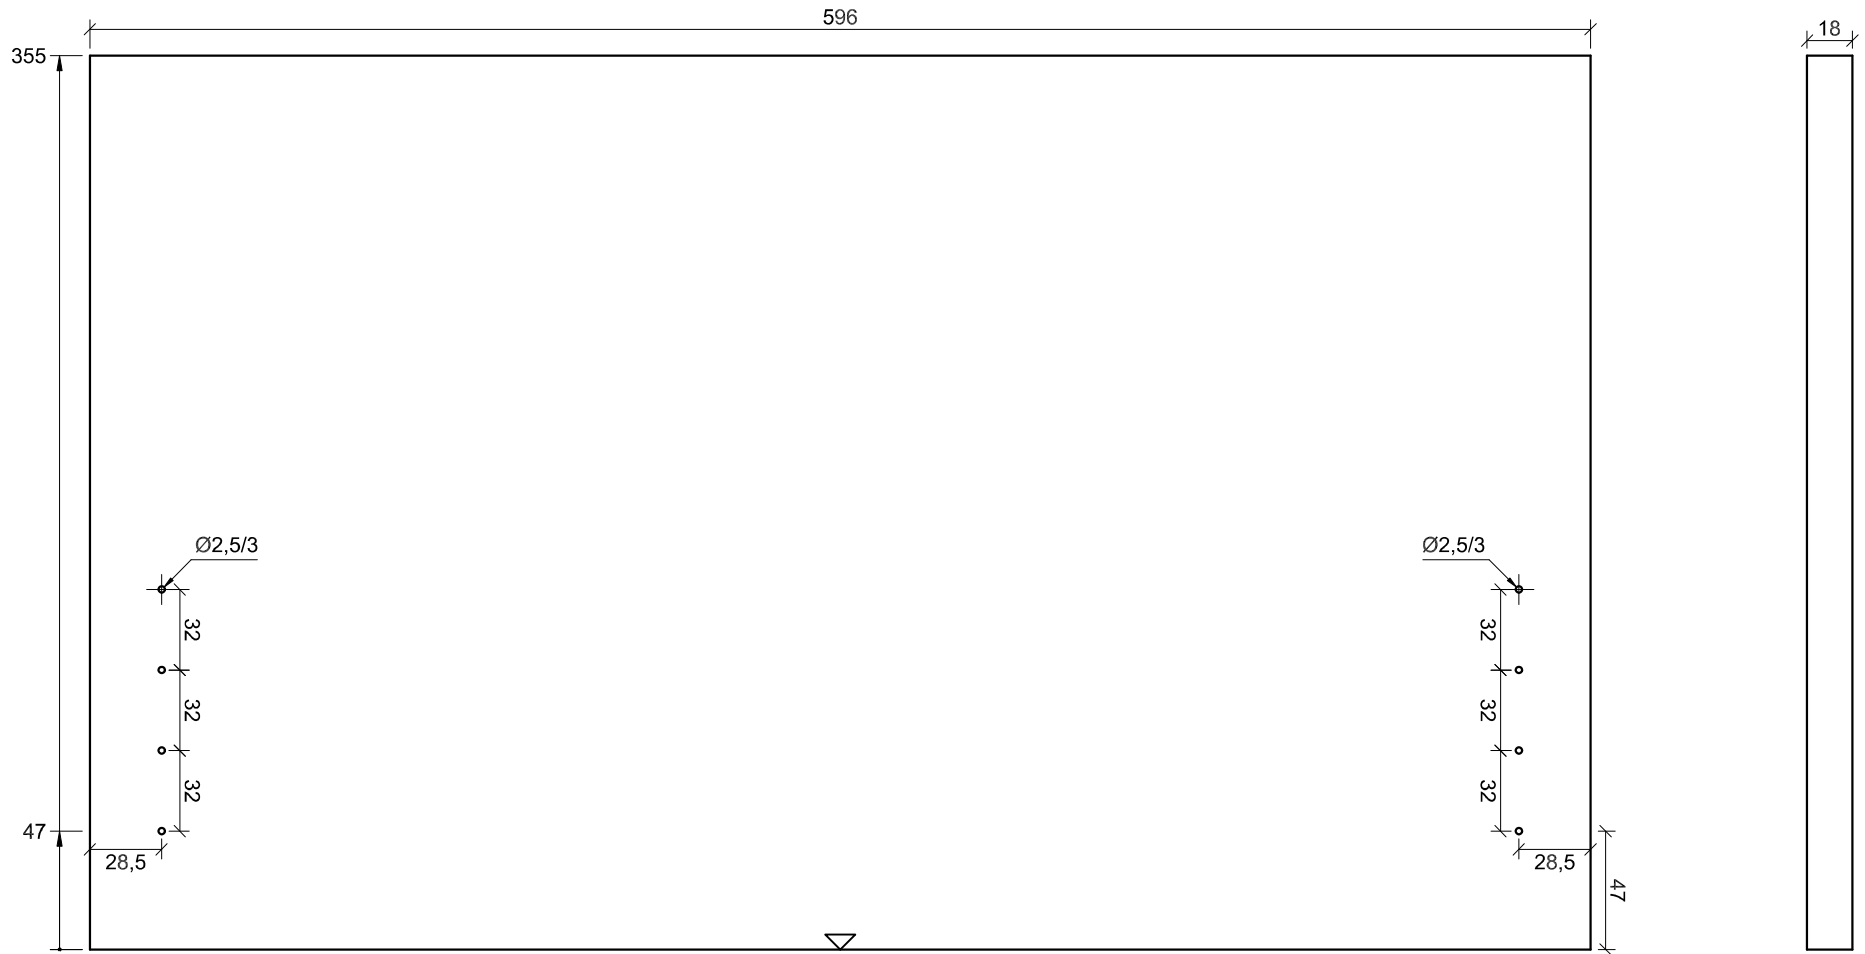

Planning information

New cabinet

AVENTOS HS up & over lift system | Front version | Wood

Space requirement

Front setting

Front assembly

Cross stabiliser

Sheet	Legend	Date
3/6	▼ Front of cabinet	2021-10-01
Creator	▽ Bottom of cabinet	

Project	Cabinet	Drawing number	Number of units	Description
New project	New cabinet	ZKVT-001P	1	Left cabinet side View from right

					Sheet	Legend	Date
					6/6	 Front of cabinet	2021-10-01
Project	Cabinet	Drawing number	Number of units	Description	Creator	 Bottom of cabinet	
New project	New cabinet	ZKVT-0022	1	Up and over front	Mark Smith		