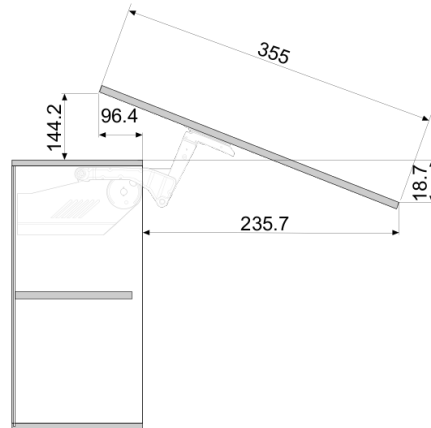

Planning information

New cabinet

AVENTOS HS up & over lift system | Front version | Wood

Space requirement

Front setting

Front assembly

Cross stabiliser

Sheet	Legend	Date
3/6	▼ Front of cabinet	2021-10-01
Creator	▽ Bottom of cabinet	

Project	Cabinet	Drawing number	Number of units	Description
New project	New cabinet	ZKVT-001P	1	Left cabinet side View from right

					Sheet	Legend	Date
					6/6	 Front of cabinet	2021-10-01
Project	Cabinet	Drawing number	Number of units	Description	Creator	 Bottom of cabinet	
New project	New cabinet	ZKVT-0022	1	Up and over front	Mark Smith		