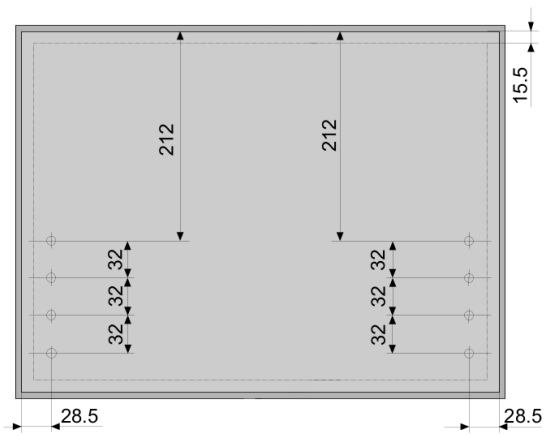

Planning information

New cabinet

AVENTOS HS up & over lift system | Front version | Wood

Space requirement

Front setting

Front assembly

Cross stabiliser

Sheet	Legend	Date
3/6	▼ Front of cabinet	2021-10-01
Creator	▽ Bottom of cabinet	

Project	Cabinet	Drawing number	Number of units	Description
New project	New cabinet	ZKVT-001P	1	Left cabinet side View from right

					Sheet	Legend	Date
					6/6	 Front of cabinet	2021-10-01
Project	Cabinet	Drawing number	Number of units	Description	Creator	 Bottom of cabinet	
New project	New cabinet	ZKVT-0022	1	Up and over front	Mark Smith		