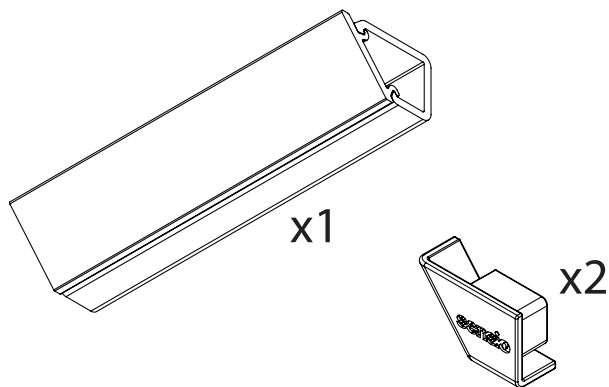

Included / Inclus / Vključeno