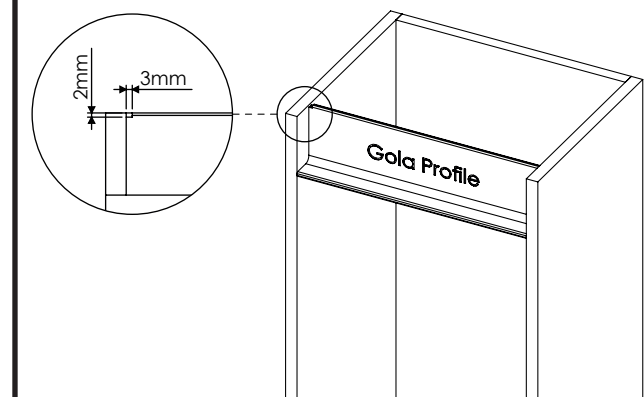

Included / Inclus / Vključeno

1

2

3

4

5