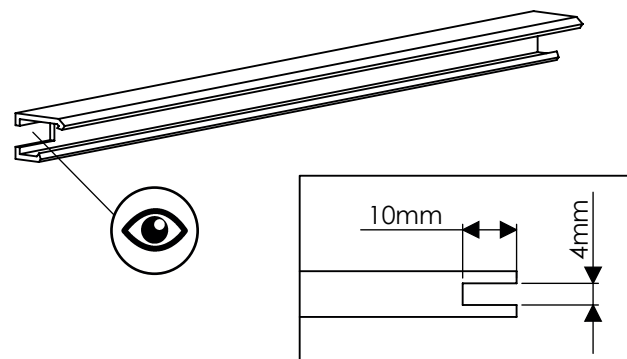

Included / Inclus / Vključeno

1

2

3

4

5