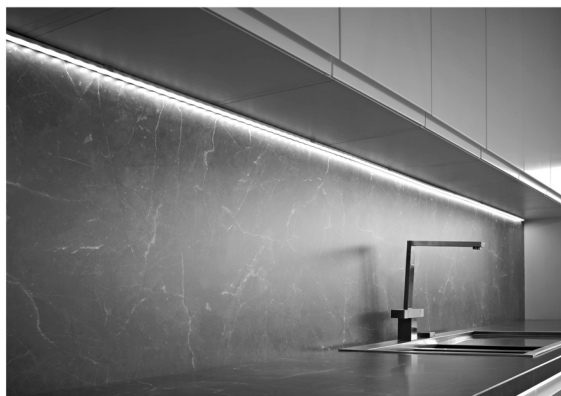

Fino

Surface Mounted Aluminium Profile