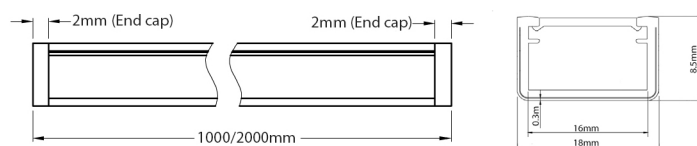

### Specification:

**Lengths:** 1000mm & 2000mm

**Finish:** Aluminium

**Use:** Under or inside kitchen or bathroom cabinets, inside wardrobes

### Product Code:

**SE981120 - 1m Fino Surface Mounted Profile**

**SE981220 - 2m Fino Surface Mounted Profile**

### Dimensions:

The Fino has been redesigned with a slightly larger width and depth in order to house every flexible strip light in the Sensio range.