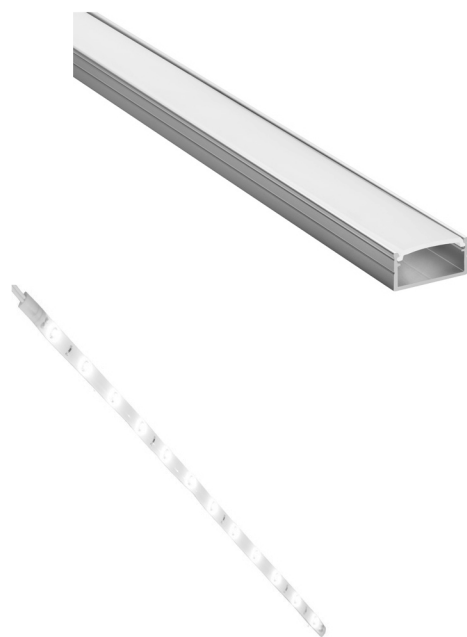

## Surface Mounted Aluminium Profile

### What you require:

- Purchase the Fino surface mounted aluminium profile in a 1m or 2m length
- Choose the flexible strip of your choice from the Sensio range
- The profile and flexible strip can be cut to length as required
- One set of end caps and mounting brackets are included. The 1m profile has 2 mounting brackets and the 2m profile has 4. If the profile has been cut you can buy additional accessories as required.

### Dimensions:

The Fino has been redesigned with a slightly larger width and depth in order to house every flexible strip light in the Sensio range.

### Key Selling Points:

- Our aluminium profiles have been specially redesigned with a wider width to house all of our single colour, RGB and Dual colour flexible strip lights from the Sensio range, allowing you to create your perfect lighting solution.
- The frosted plastic diffuser creates a beautiful diffused lighting effect.
- The diffuser material has been redesigned to be much more flexible so it is much easier to install.
- The Fino and the flexible strips can be cut to length making this an extremely versatile solution – perfect when you have bespoke sizes to meet.
- End caps and mounting brackets are included. The 1m profile has 2 mounting brackets and the 2m profile has 4.
- Butt lengths together to create a longer run of continuous light.
- The profile is extremely slim to create the ultimate discreet lighting solution.